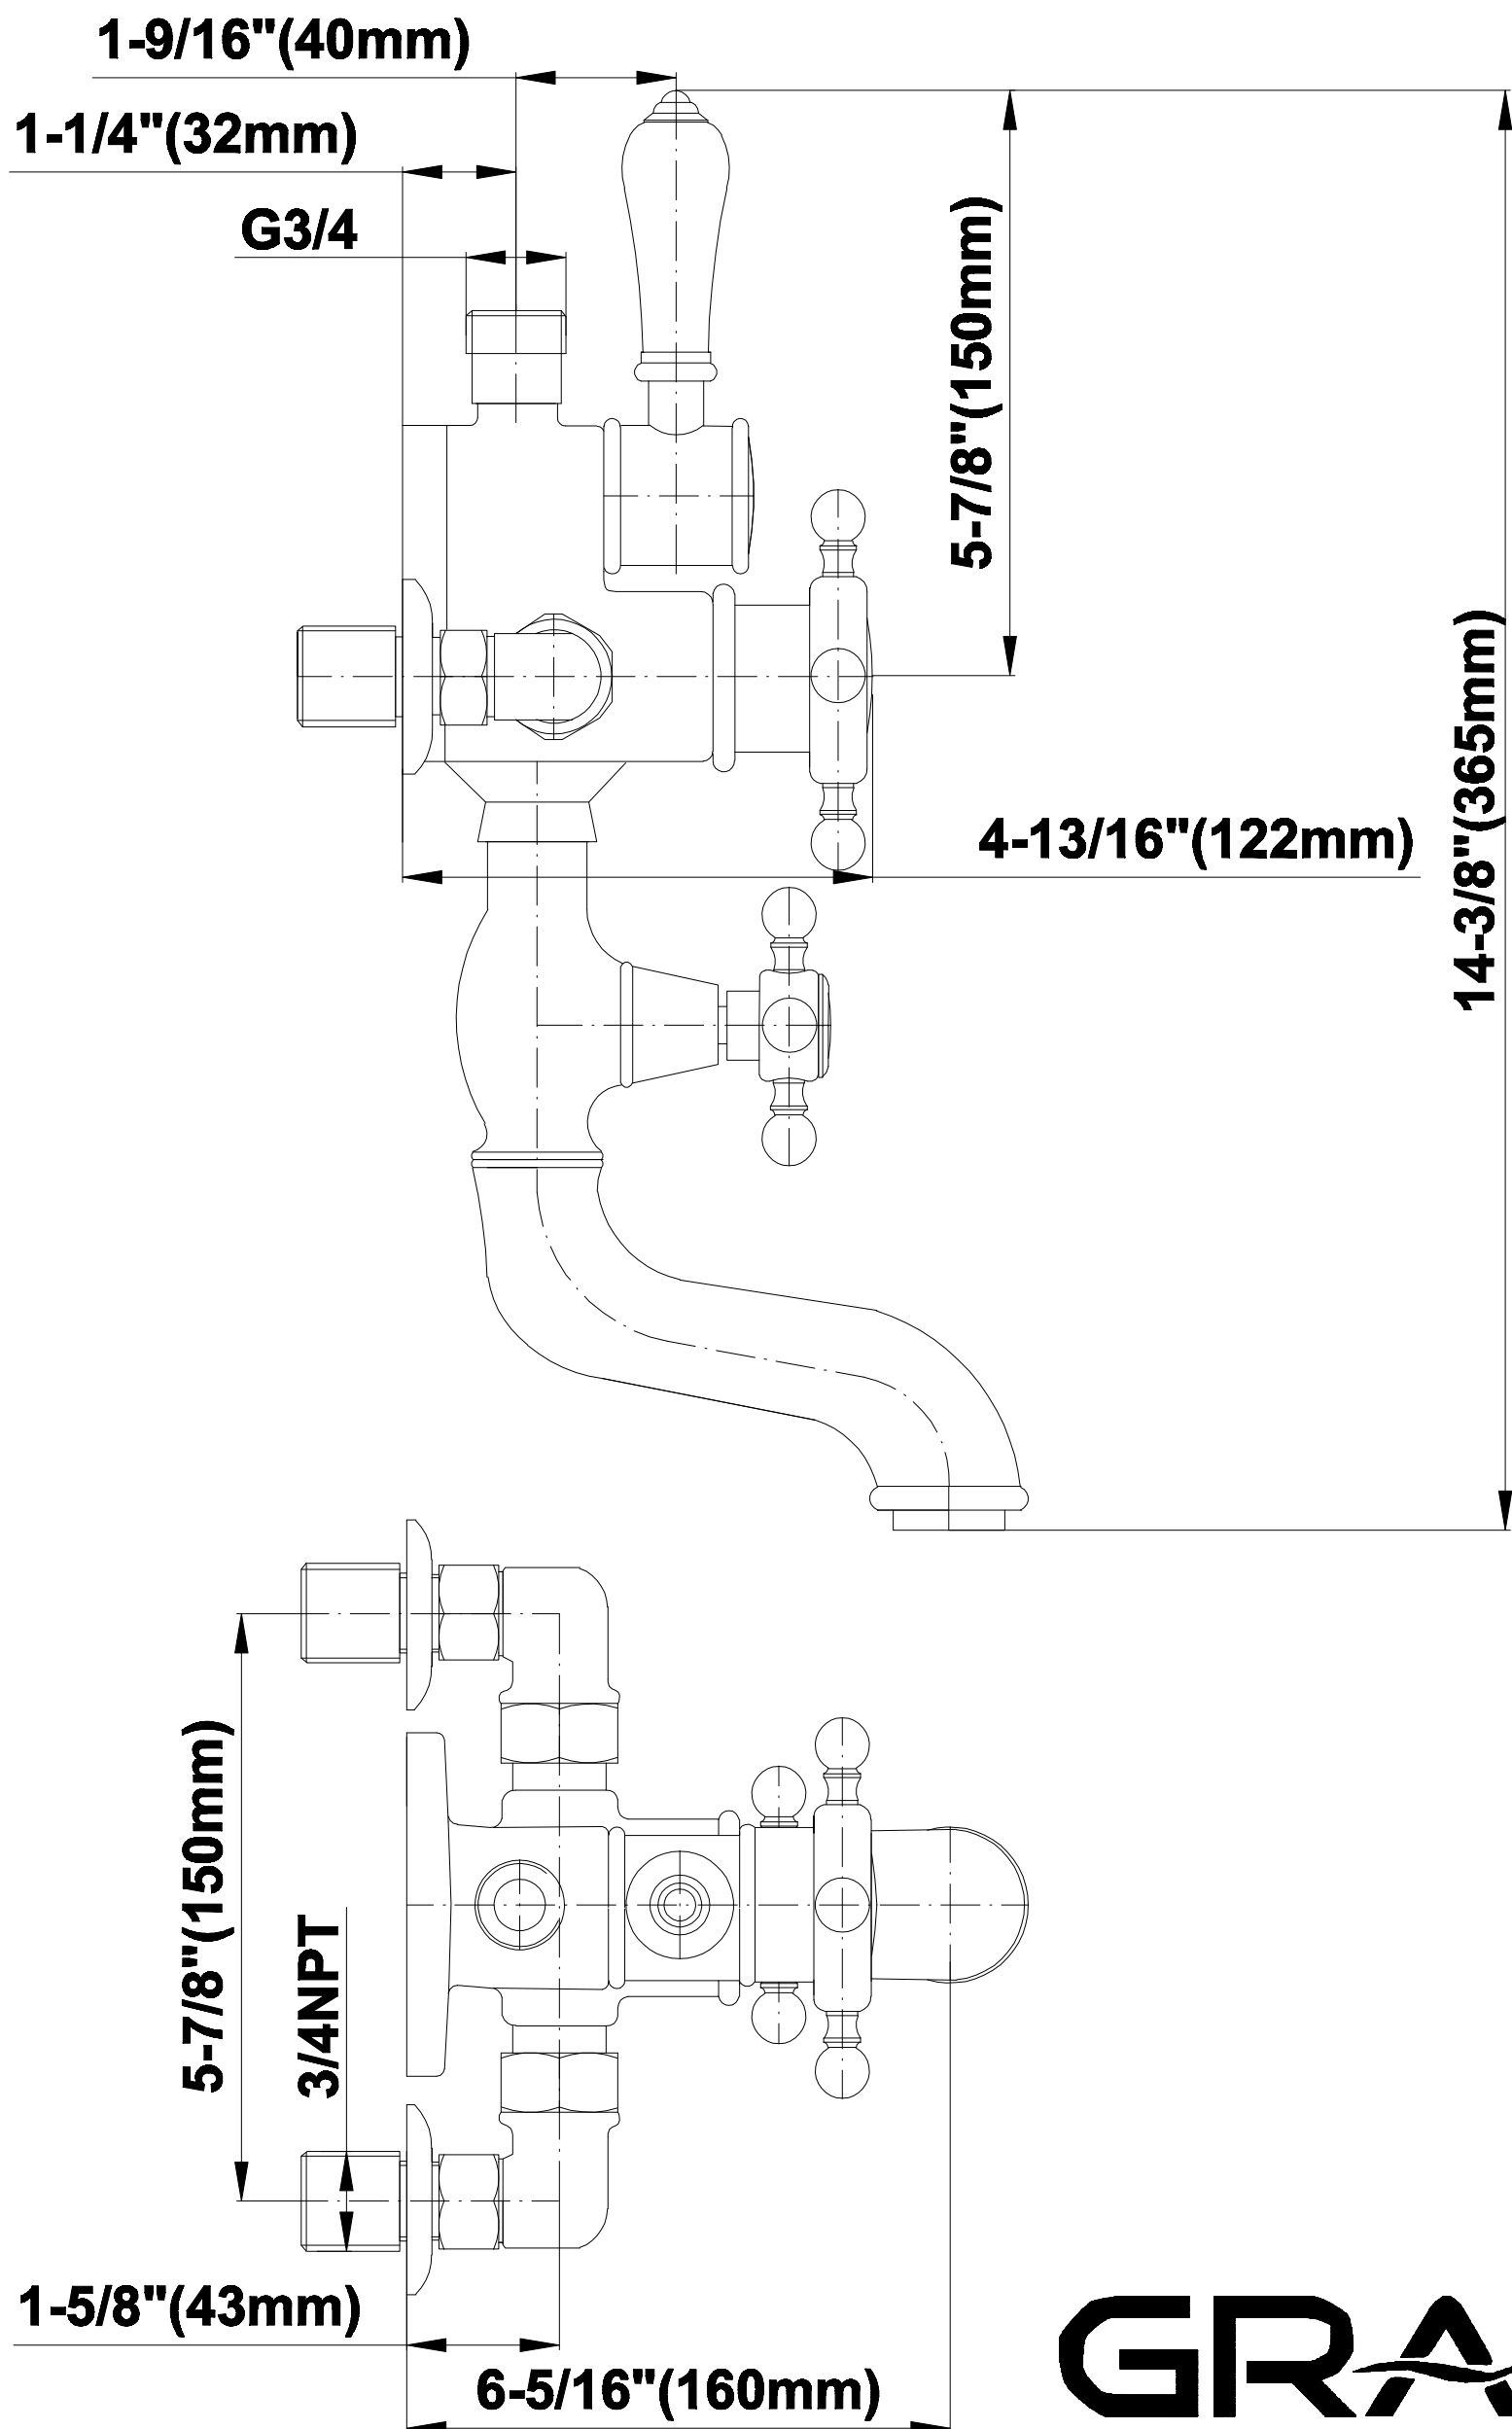

SHOWER
Exposed Thermostatic Tub and
Shower System w/Handshower
(Rough & Trim)
CD4.02-LC1S

GRAFF[®]

Information

- Showerhead, 20" Shower Arm, Flange
- Includes Matching Handshower w/Ceramic Handle
- Includes matching tub spout
- Includes 59" long shower hose
- Optional Metal Handshower Handle - Use code CD4.12-***-**
- Flow rates: showerhead \leq 1.8 max gpm, handshower \leq 1.5 max gpm
- ADA
- CALGreen

SHOWER
Traditional 8" Showerhead
G-8410

GRAFF®

Information

- Sunflower shape
- 112 no-clog, easy-clean rubber spray nozzles
- Metal ball-joint allows for showerhead angle adjustment
- Showerhead flow rate ≤ 1.8 max gpm
- Recommend use with ceiling shower arm
- Recommended for use at no more than 10 degrees tilt
- CALGreen

Finishes

Olive Bronze

Polished
Chrome

Polished
Nickel

Steelnox®
(Satin Nickel)

G-8910

Exposed Thermostatic Valve

SHOWER
Exposed Riser with Handshower
G-8934-LC1S

GRAFF®

Information

- Includes Matching Handshower w/Ceramic Handle
- Includes 59" long shower hose
- Optional Metal Handshower Handle - Use code CD2.12_***_**
- CALGreen

Finishes

Olive Bronze

Polished
Chrome