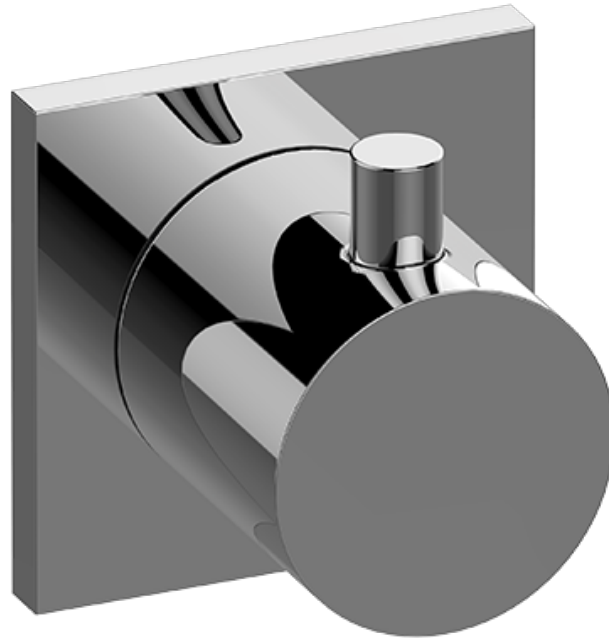

SHOWER
 Square M-Series 3-Way Diverter
 Valve Trim with Handle
G-8072-RH1-T

Information

- Single metal handle
- Decorative trim plate
- To complete package, you must order G-8053 3-way diverter control valve WITH off function (no pass-through)

Finishes

OR'osa PVD® Steelnox® Architectural
(Satin Nickel) White