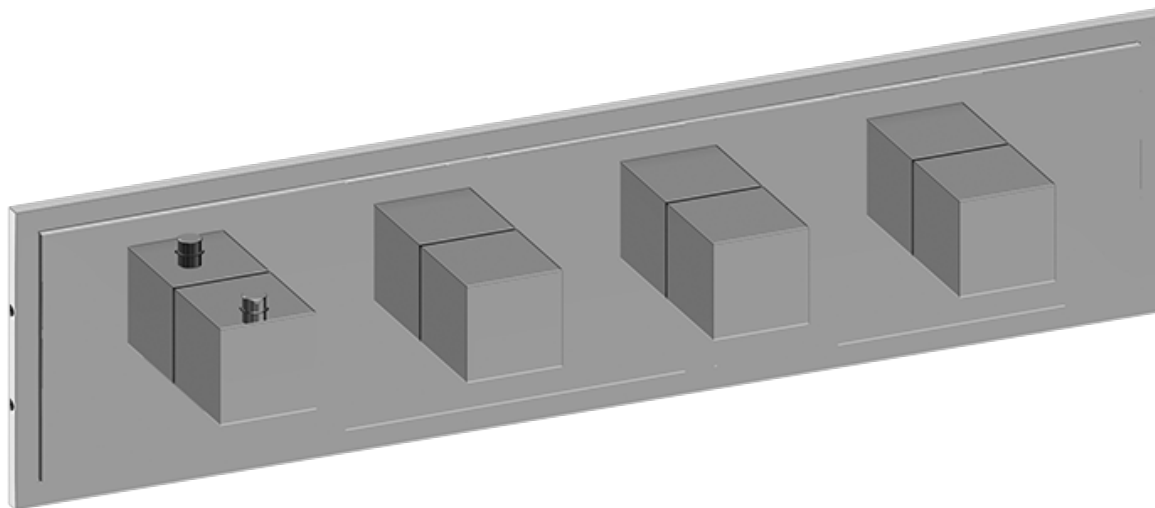

SHOWER
 Transitional M-Series Valve Trim
 with Four Handles
G-8083H-SH0-T

Information

- Four metal handles
- Decorative trim plate
- To complete package, you must order rough valves

Finishes

Brass

Brushed Brass

White