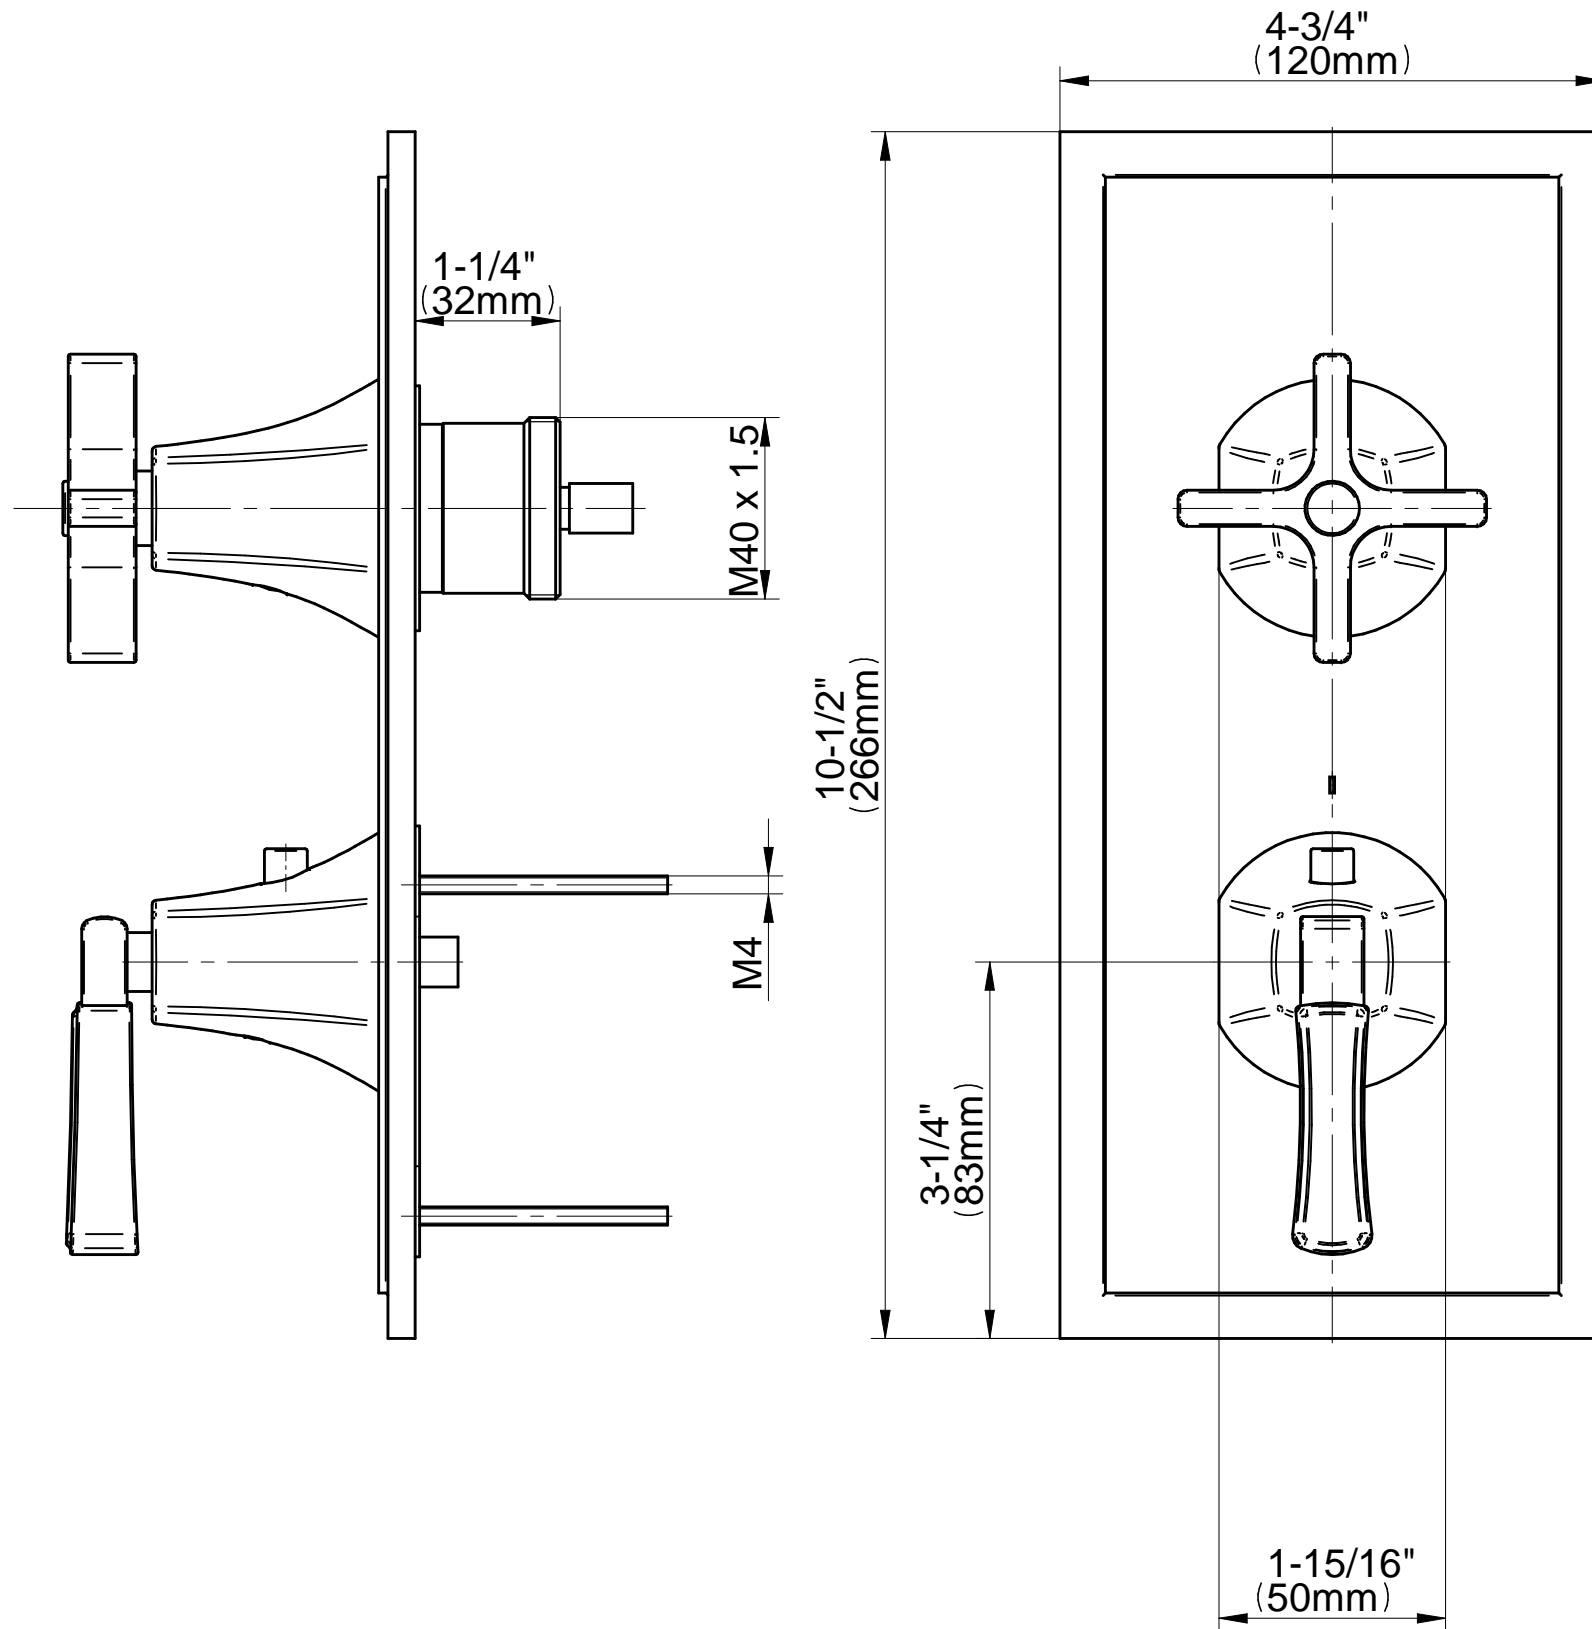

G-8149-1L1C-T

Finezza Due Series