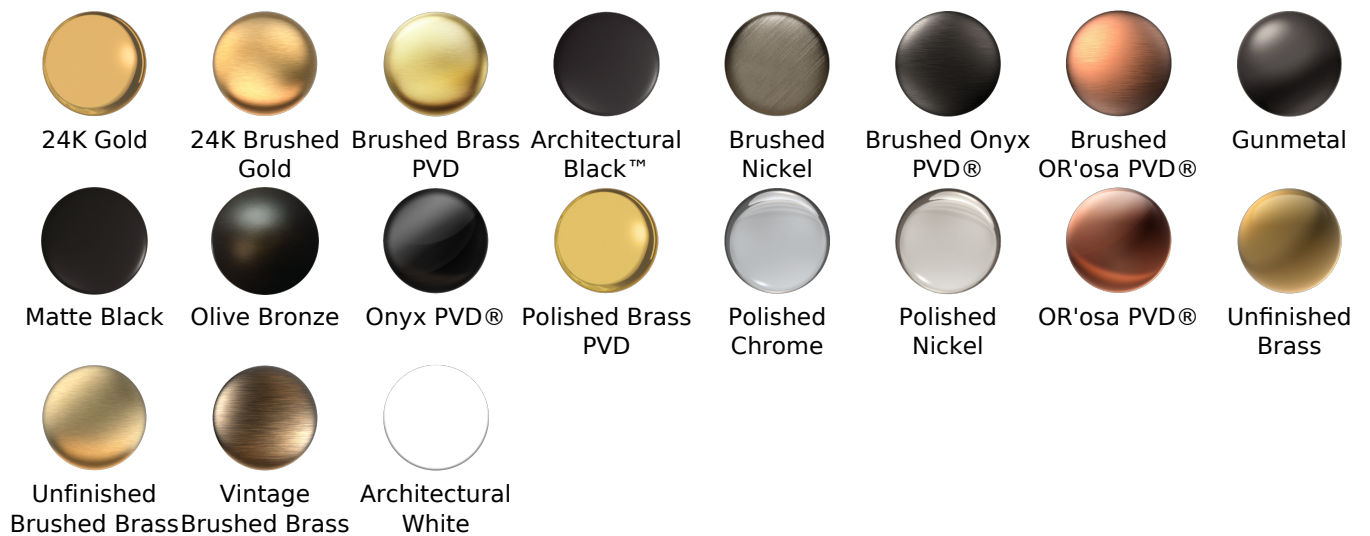

### Available Finishes

- Polished Chrome  
G-8406-PC
- Brushed Nickel  
G-8406-BNi
- Polished Nickel  
G-8406-PN
- Unfinished Brass\*  
G-8406-UB\*
- Olive Bronze  
G-8406-OB\*
- Gold\*  
G-8406-AU\*
- Brushed Gold\*  
G-8406-BAU\*

**Finishes**