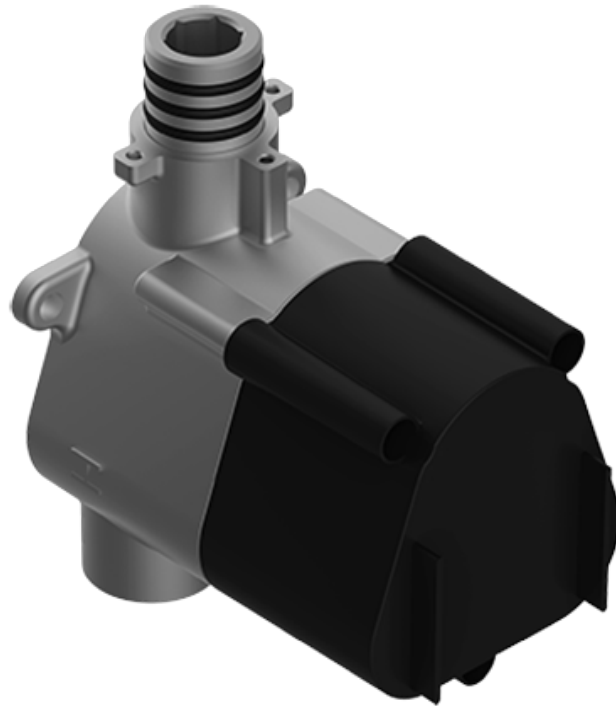

## Information

- 3/4" thermostatic valve and trim
- 3/4" 2-way diverter valve
- 9" showerhead with 12" wall-mounted shower arm
- Showerhead features no-clog, easy-clean spray nozzles
- Handshower set with wall bracket and 59" hose (PVD finishes use 59" flex hose)
- Optional extension kit
- Flow rates: showerhead  $\leq 1.8$  max gpm, handshower  $\leq 1.8$  max gpm
- ADA
- CALGreen

SHOWER  
 Thermostatic Rough Valve  
**G-8006**

**Information**

- 12.9 gpm @ 60 psi
- 3/4" universal inlets
- Built-in service stops
- Stacking outlet feature
- Complete serviceability from front of all units
- Supplied with protective plastic cover
- CalGreen compliant dependent on functions

# G-8006

M-Series

3/4" Concealed Thermostatic Rough Valve