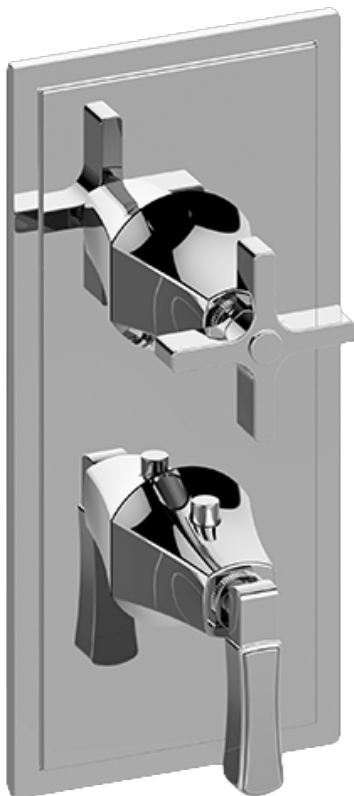

[www.graff-faucets.com](http://www.graff-faucets.com) | phone: 800-954-4723

SHOWER  
 Two-Way Diverter Volume Control  
 Valve WITH Off Function and Pass-  
 Through  
**G-8052**

**Information**

- 11.7 gpm @ 60 psi
- 3/4" universal inlets/outlets with female threads
- Operates one function at a time
- Stacking inlet and pass-through port feature
- Supplied with protective plastic cover
- CALGreen compliant depending on functions

**Finishes**

Unfinished      Vintage      Architectural  
Brushed Brass    Brushed Brass      White

SHOWER  
 Finezza DUE Thermostatic 2-Hole  
 Trim Plate and Handle  
**G-8149-1L1C-T**

**GRAFF®**

**Finishes**