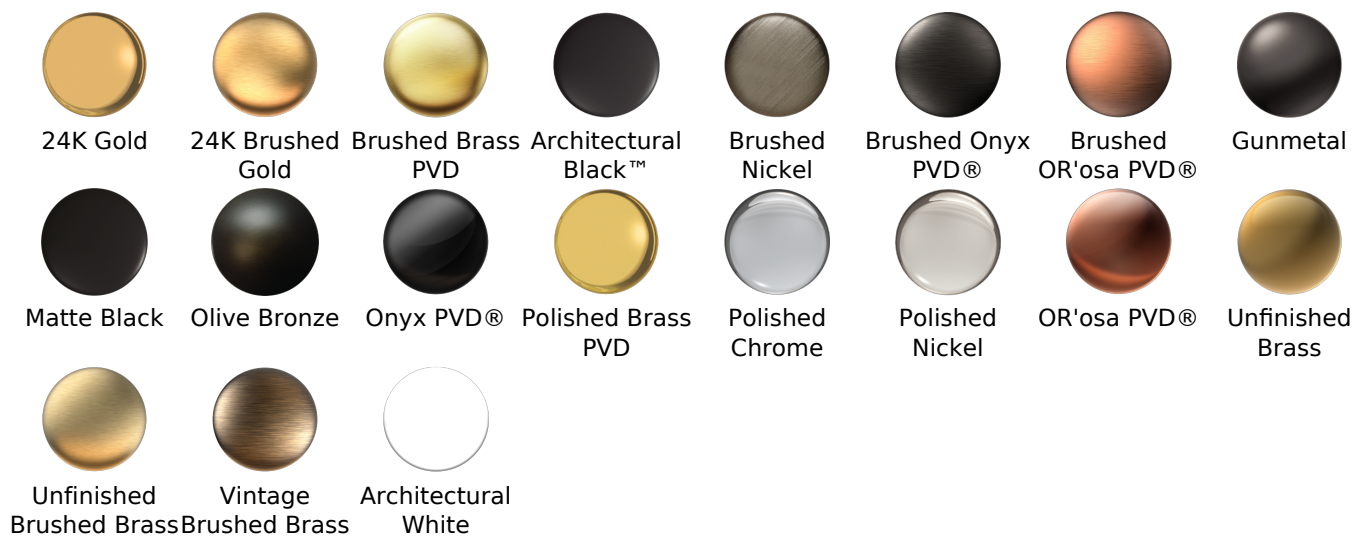

SHOWER
Finezza DUE Wall Bracket for
Handshower
G-8662

GRAFF®

Information

- Solid brass construction

Finishes