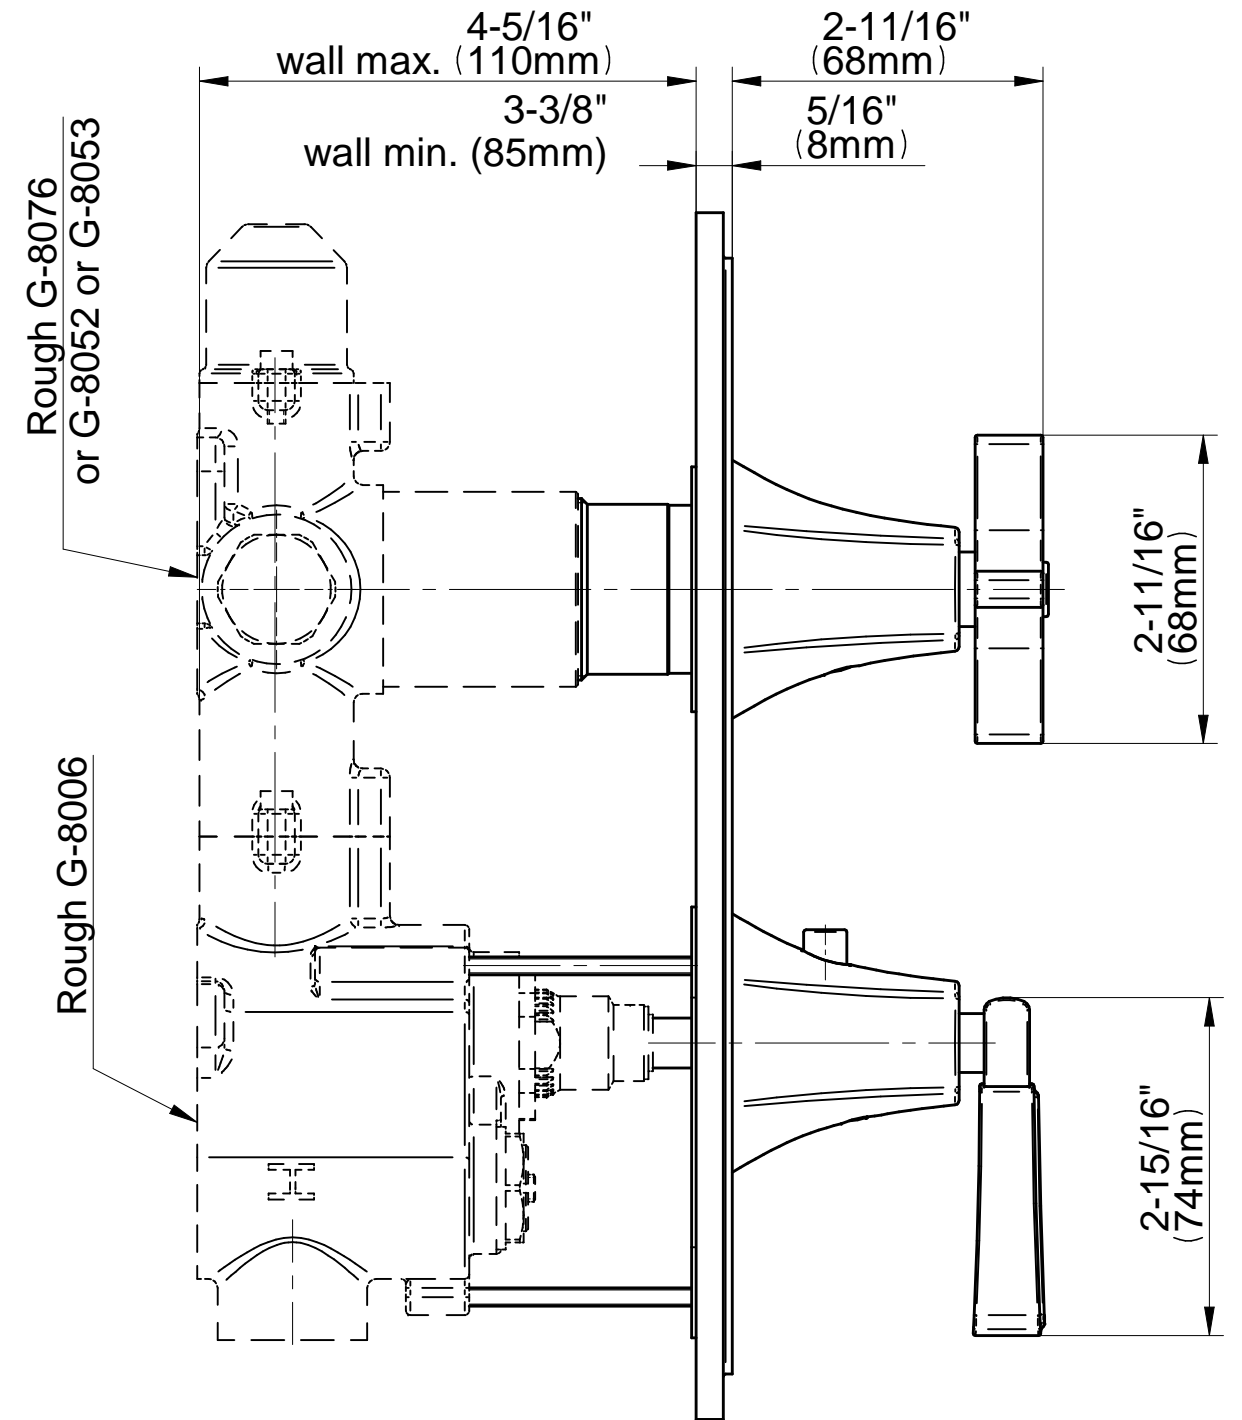

G-8149-1L1C-T

Finezza Due Series