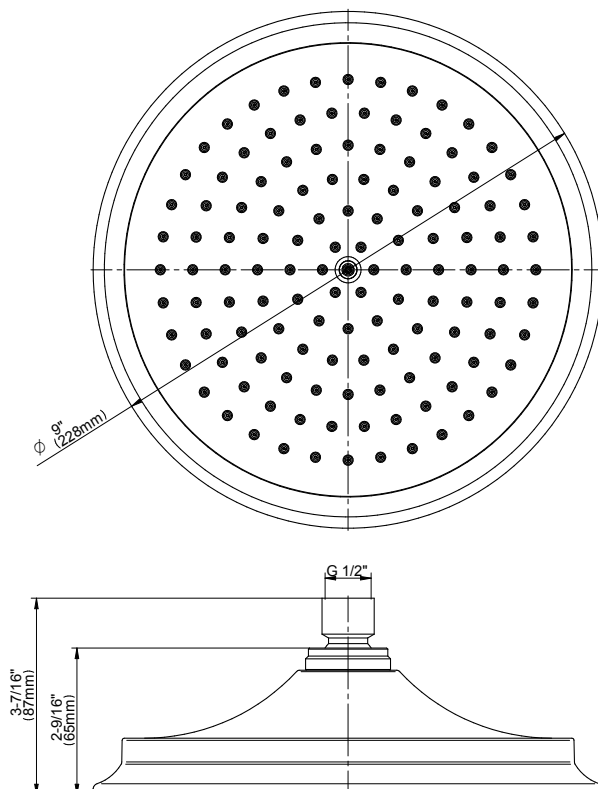

The measurements shown are for reference only. Products and specifications shown are subject to change without notice. Revised 12/2017

www.graff-designs.com | phone: 800-954-4723