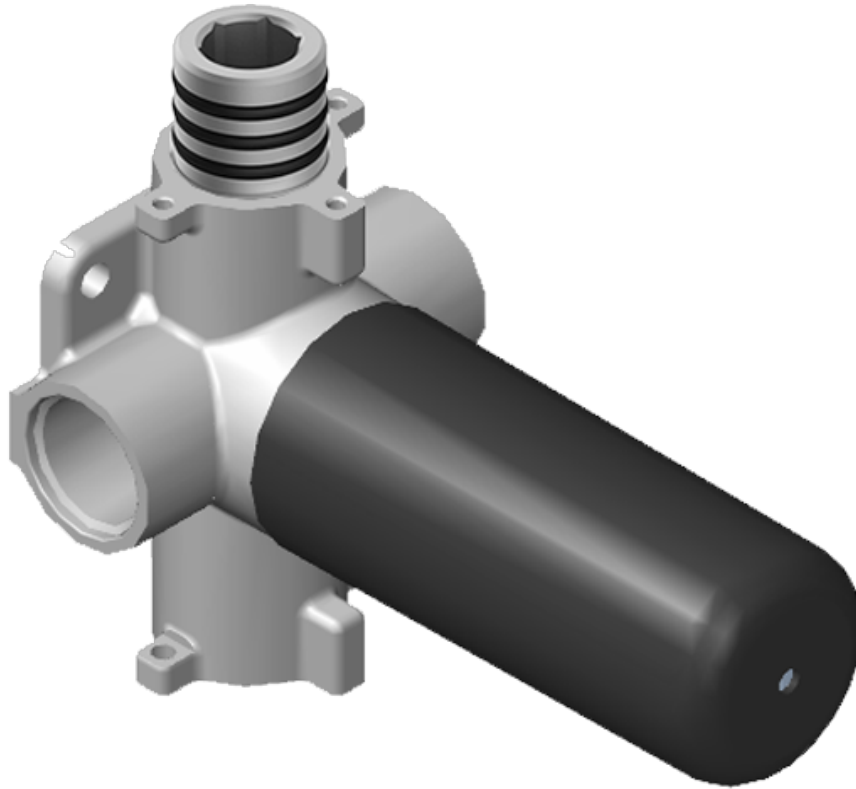

## Information

- 3/4" thermostatic valve and trim
- 3/4" 2-way diverter valve
- 9" showerhead with 12" wall-mounted shower arm
- Showerhead features no-clog, easy-clean spray nozzles
- Handshower set with wall bracket and 59" hose (PVD finishes use 59" flex hose)
- Optional extension kit
- Flow rates: showerhead  $\leq 1.8$  max gpm, handshower  $\leq 1.8$  max gpm
- ADA
- CALGreen

# G-8006

M-Series

3/4" Concealed Thermostatic Rough Valve

[www.graff-faucets.com](http://www.graff-faucets.com) | phone: 800-954-4723

SHOWER  
 Two-Way Diverter Volume Control  
 Valve WITH Off Function and Pass-  
 Through  
**G-8052**

**Information**

- 11.7 gpm @ 60 psi
- 3/4" universal inlets/outlets with female threads
- Operates one function at a time
- Stacking inlet and pass-through port feature
- Supplied with protective plastic cover
- CALGreen compliant depending on functions