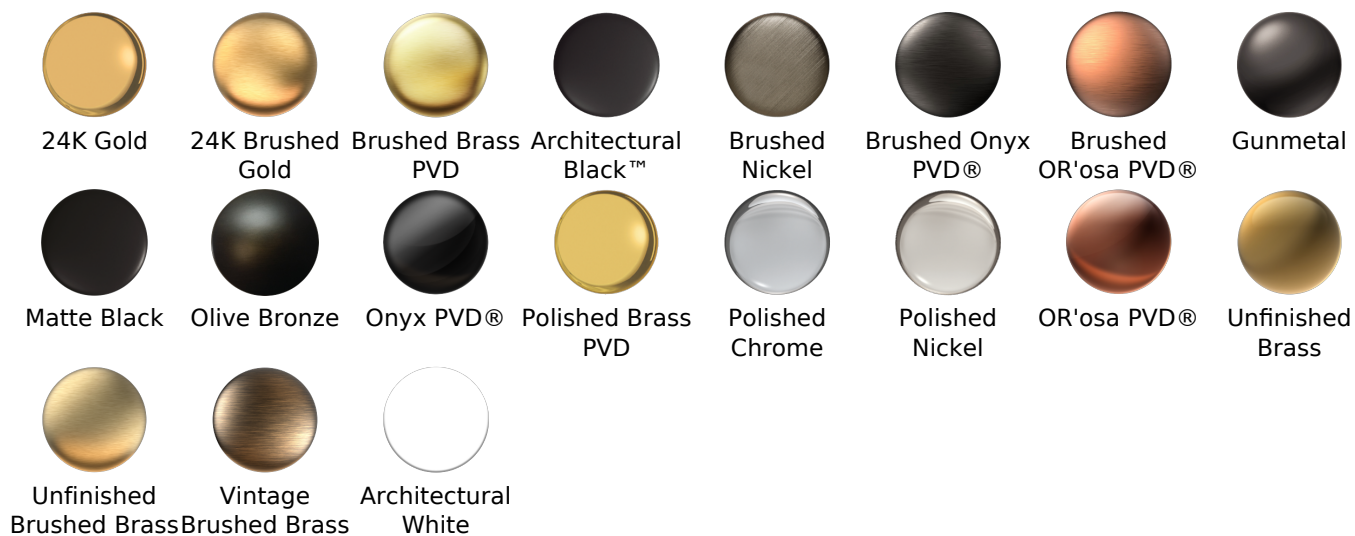

**Finishes**

Unfinished      Vintage      Architectural  
Brushed Brass    Brushed Brass      White

SHOWER  
 Finezza DUE Thermostatic 2-Hole  
 Trim Plate and Handle  
**G-8149-1L1C-T**

**GRAFF®**

**Finishes**

**Finishes**