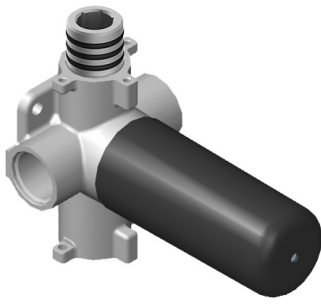

SHOWER
Camden M-Series Thermostatic
Shower System - Shower with
Handshower
GT2.022WD-LM48E0

GRAFF[®]

Information

- 3/4" thermostatic valve and trim
- 3/4" 2-way diverter valve
- 9" showerhead with 11" wall-mounted shower arm
- Showerhead features no-clog, easy-clean spray nozzles
- Handshower set with wall bracket and 59" hose (PVD finishes use 59" flex hose)
- Optional extension kit
- Flow rates: showerhead ≤ 1.8 max gpm, handshower ≤ 1.8 max gpm
- ADA
- CALGreen

Finishes

G-8006

M-Series

3/4" Concealed Thermostatic Rough Valve

Product Features

- 12.9 gpm @ 60 psi
- 3/4" universal inlets
- Built-in service stops
- Stacking outlet feature
- Complete serviceability from front of all units
- Supplied with protective plastic cover
- CalGreen compliant dependent on functions

www.graff-faucets.com | phone: 800-954-4723

SHOWER
 Two-Way Diverter Volume Control
 Valve WITH Off Function and Pass-
 Through
G-8052

Information

- 11.7 gpm @ 60 psi
- 3/4" universal inlets/outlets with female threads
- Operates one function at a time
- Stacking inlet and pass-through port feature
- Supplied with protective plastic cover
- CALGreen compliant depending on functions

Finishes

Unfinished Vintage Architectural
Brushed Brass Brushed Brass White

G-8052 M-Series
 2-Way Diverter Volume Control Valve
 WITH Off Function and Pass-Through

Product Features

- 12.1 gpm @ 60 psi
- 3/4" universal inlets/outlets with female threads
- Stacking inlet and pass-through port feature
- Supplied with protective plastic cover
- CalGreen compliant dependent on functions