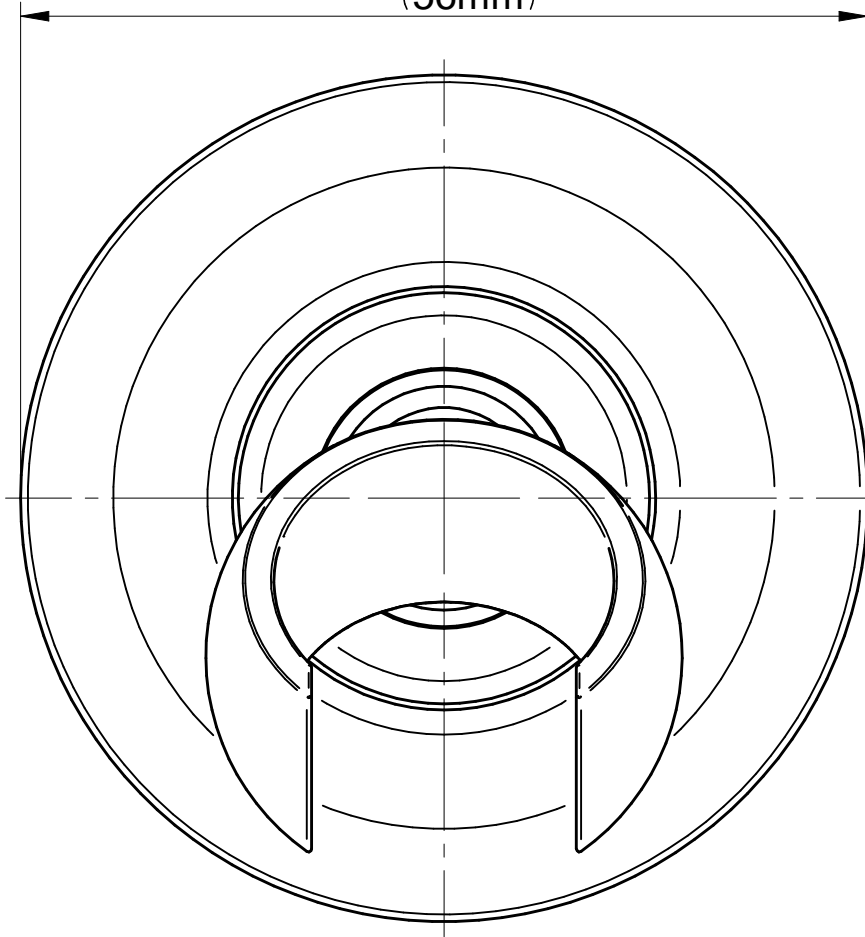

G-8663

CAMDEN Series

SHOWER
Transitional Wall Bracket for
Handshower
G-8682

GRAFF®

Information

- Solid brass construction
- Swivel holder

Finishes

G-8682

Camden Series

Ø 2-3/16"
(56mm)

3-15/16"
(100mm)

7/16"
(12mm)

Information

- Solid brass construction
- All-metal handle
- Shower hose not included
- Includes internal backflow preventer
- Handshower flow rate ≤ 1.8 max gpm
- CALGreen