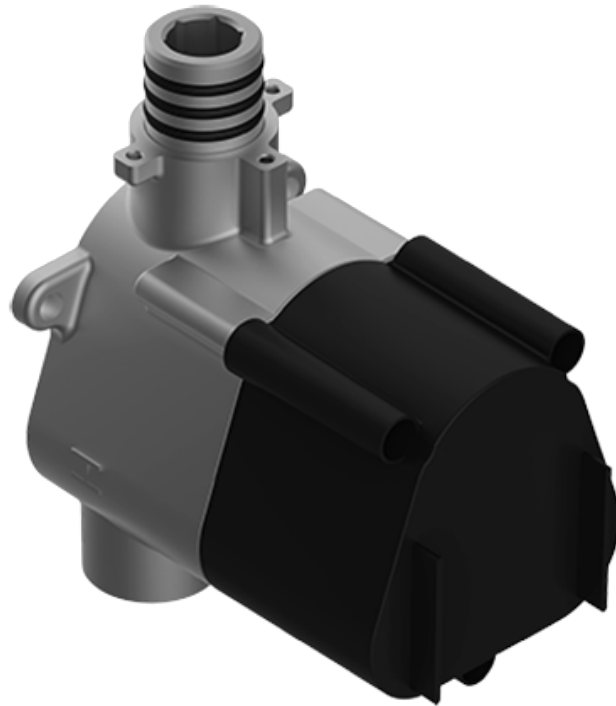

SHOWER
Camden M-Series Thermostatic
Shower System - Shower with
Handshower
GT2.022WD-LM48E0

GRAFF[®]

Information

- 3/4" thermostatic valve and trim
- 3/4" 2-way diverter valve
- 9" showerhead with 11" wall-mounted shower arm
- Showerhead features no-clog, easy-clean spray nozzles
- Handshower set with wall bracket and 59" hose (PVD finishes use 59" flex hose)
- Optional extension kit
- Flow rates: showerhead ≤ 1.8 max gpm, handshower ≤ 1.8 max gpm
- ADA
- CALGreen

SHOWER
 Thermostatic Rough Valve
G-8006

Information

- 12.9 gpm @ 60 psi
- 3/4" universal inlets
- Built-in service stops
- Stacking outlet feature
- Complete serviceability from front of all units
- Supplied with protective plastic cover
- CalGreen compliant dependent on functions

Finishes

G-8006

M-Series

3/4" Concealed Thermostatic Rough Valve

Product Features

- 12.9 gpm @ 60 psi
- 3/4" universal inlets
- Built-in service stops
- Stacking outlet feature
- Complete serviceability from front of all units
- Supplied with protective plastic cover
- CalGreen compliant dependent on functions

www.graff-faucets.com | phone: 800-954-4723

SHOWER
 Two-Way Diverter Volume Control
 Valve WITH Off Function and Pass-
 Through
G-8052

Information

- 11.7 gpm @ 60 psi
- 3/4" universal inlets/outlets with female threads
- Operates one function at a time
- Stacking inlet and pass-through port feature
- Supplied with protective plastic cover
- CALGreen compliant depending on functions