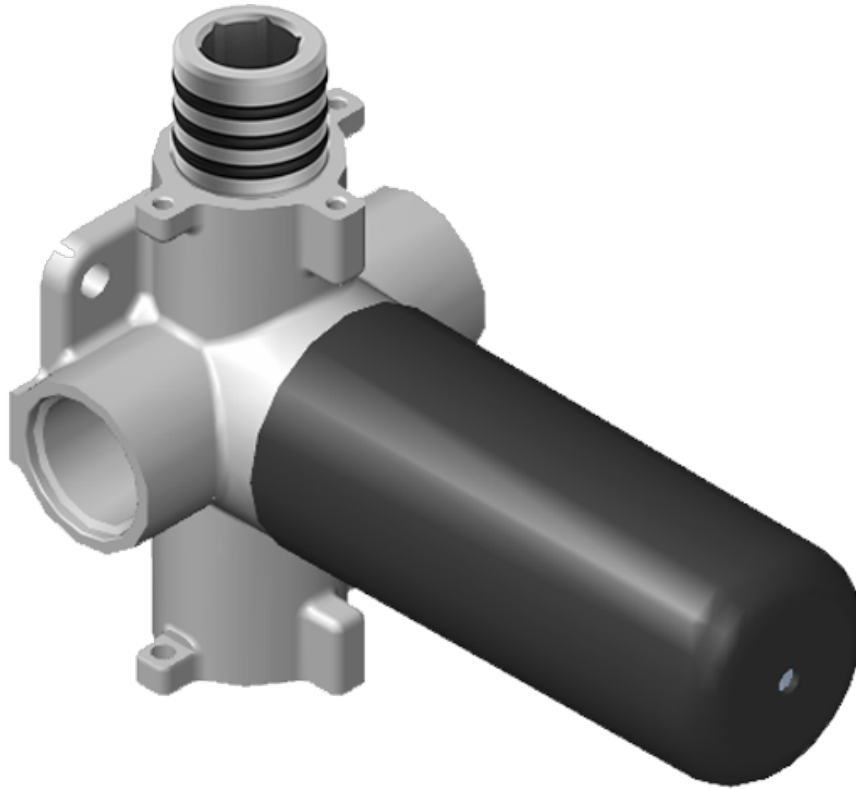

SHOWER
Camden M-Series Thermostatic
Shower System - Shower with
Handshower
GT2.022WD-LM48E0

GRAFF[®]

Information

- 3/4" thermostatic valve and trim
- 3/4" 2-way diverter valve
- 9" showerhead with 11" wall-mounted shower arm
- Showerhead features no-clog, easy-clean spray nozzles
- Handshower set with wall bracket and 59" hose (PVD finishes use 59" flex hose)
- Optional extension kit
- Flow rates: showerhead ≤ 1.8 max gpm, handshower ≤ 1.8 max gpm
- ADA
- CALGreen

SHOWER
 Thermostatic Rough Valve
G-8006

Information

- 12.9 gpm @ 60 psi
- 3/4" universal inlets
- Built-in service stops
- Stacking outlet feature
- Complete serviceability from front of all units
- Supplied with protective plastic cover
- CalGreen compliant dependent on functions

Finishes

G-8006

M-Series

3/4" Concealed Thermostatic Rough Valve

Product Features

- 12.9 gpm @ 60 psi
- 3/4" universal inlets
- Built-in service stops
- Stacking outlet feature
- Complete serviceability from front of all units
- Supplied with protective plastic cover
- CalGreen compliant dependent on functions

www.graff-faucets.com | phone: 800-954-4723

SHOWER
 Two-Way Diverter Volume Control
 Valve WITH Off Function and Pass-
 Through
G-8052

Information

- 11.7 gpm @ 60 psi
- 3/4" universal inlets/outlets with female threads
- Operates one function at a time
- Stacking inlet and pass-through port feature
- Supplied with protective plastic cover
- CALGreen compliant depending on functions