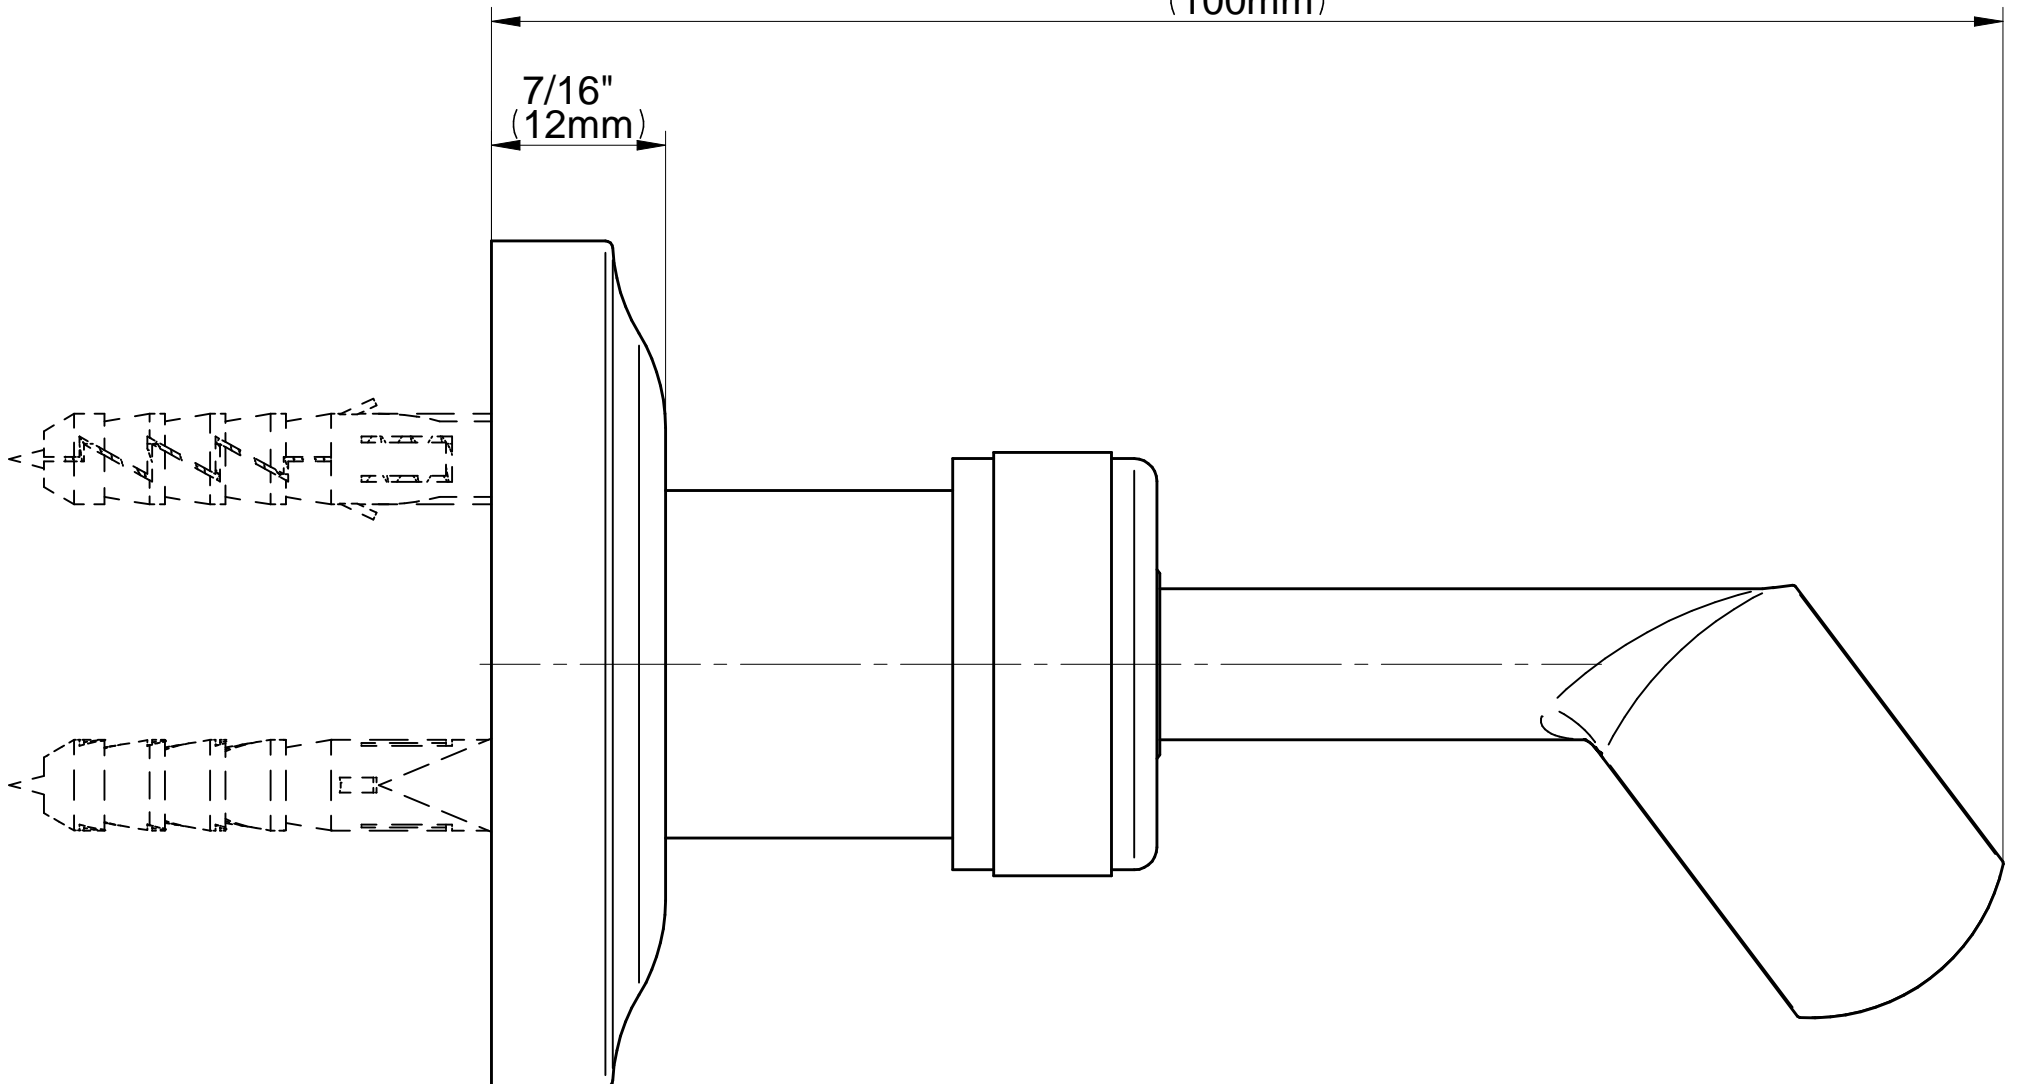

3-15/16"
(100mm)

7/16"
(12mm)