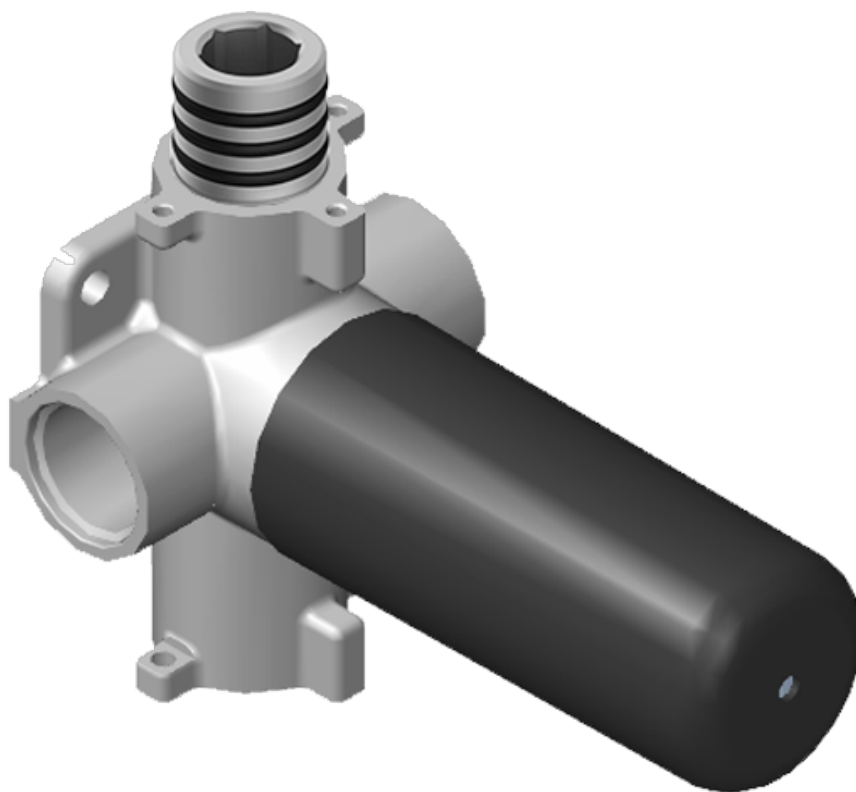

SHOWER
Two-Way Diverter Volume Control
Valve WITH Off Function and Pass-
Through
G-8052

GRAFF®

Information

- 11.7 gpm @ 60 psi
- 3/4" universal inlets/outlets with female threads
- Operates one function at a time
- Stacking inlet and pass-through port feature
- Supplied with protective plastic cover
- CALGreen compliant depending on functions

Finishes