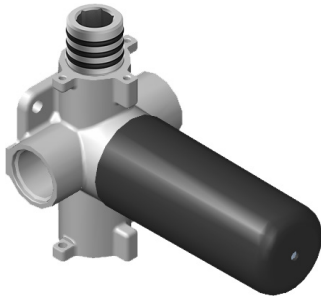

Finishes

Polished
Chrome

Steelnox®
(Satin Nickel)

G-8006

M-Series

3/4" Concealed Thermostatic Rough Valve

Product Features

- 12.9 gpm @ 60 psi
- 3/4" universal inlets
- Built-in service stops
- Stacking outlet feature
- Complete serviceability from front of all units
- Supplied with protective plastic cover
- CalGreen compliant dependent on functions

GRAFF®

Information

- 11.7 gpm @ 60 psi
- 3/4" universal inlets/outlets with female threads
- Operates one function at a time
- Stacking inlet and pass-through port feature
- Supplied with protective plastic cover
- CALGreen compliant depending on functions

Finishes

Polished
Chrome

Steelnox®
(Satin Nickel)

G-8052 M-Series
2-Way Diverter Volume Control Valve
WITH Off Function and Pass-Through

Product Features

- 12.1 gpm @ 60 psi
- 3/4" universal inlets/outlets with female threads
- Stacking inlet and pass-through port feature
- Supplied with protective plastic cover
- CalGreen compliant dependent on functions

www.graff-faucets.com | phone: 800-954-4723

SHOWER
M-Series Square Two-Way
Diverter Valve Trim Plate and
Handle
G-8071-SH1-T

GRAFF®

Information

- Single metal handle
- Decorative trim plate
- Use with G-8052 2-way diverter (pass through) control rough valve WITH off function
- To complete package, you must order rough valve