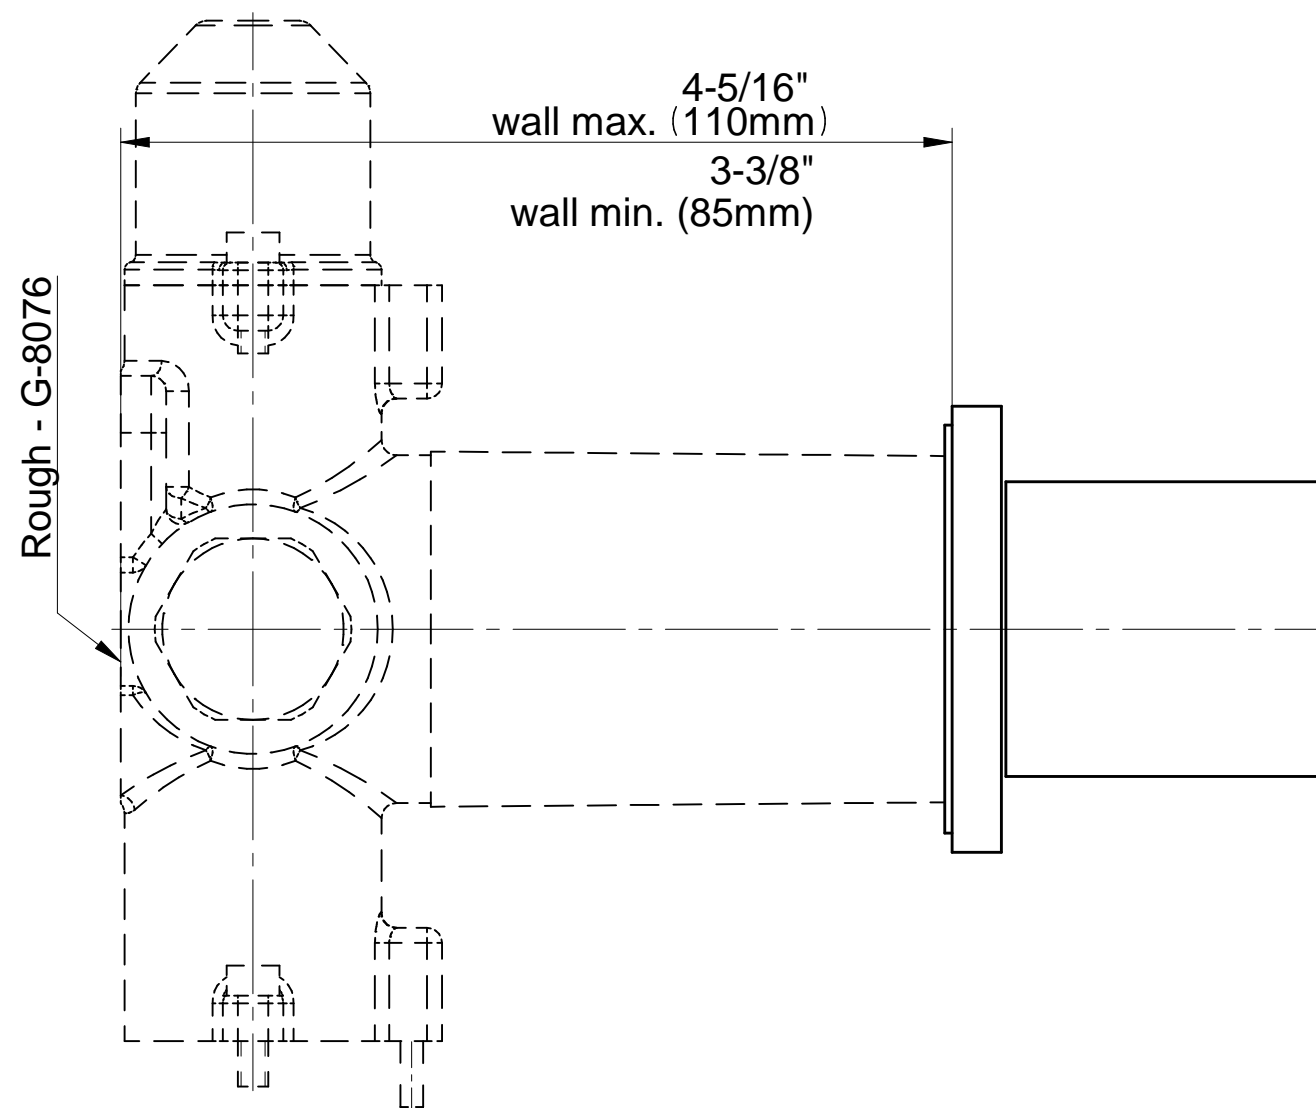

Finishes

Polished
Chrome

SteeInox®
(Satin Nickel)

G-8098-SH1-T

Stop/Volume Control Valve - Trim - M-Series

GRAFF[®]
CUTTING EDGE DESIGN

SHOWER
Square Flush Mount Body Spray
w/ Solid Brass Swivel Head
G-8497