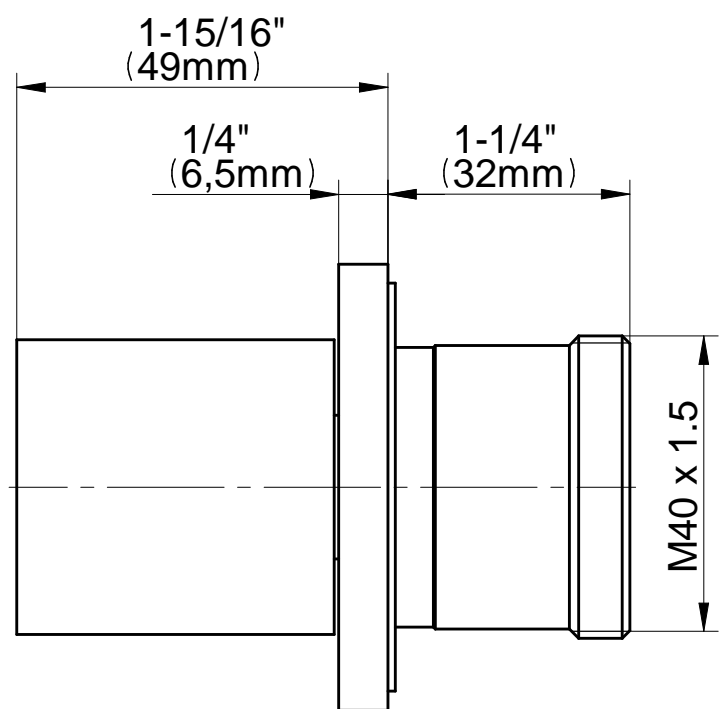

G-8071-SH1-T

2-way Diverter Valve - Trim - M-Series

GRAFF®
CUTTING EDGE DESIGN