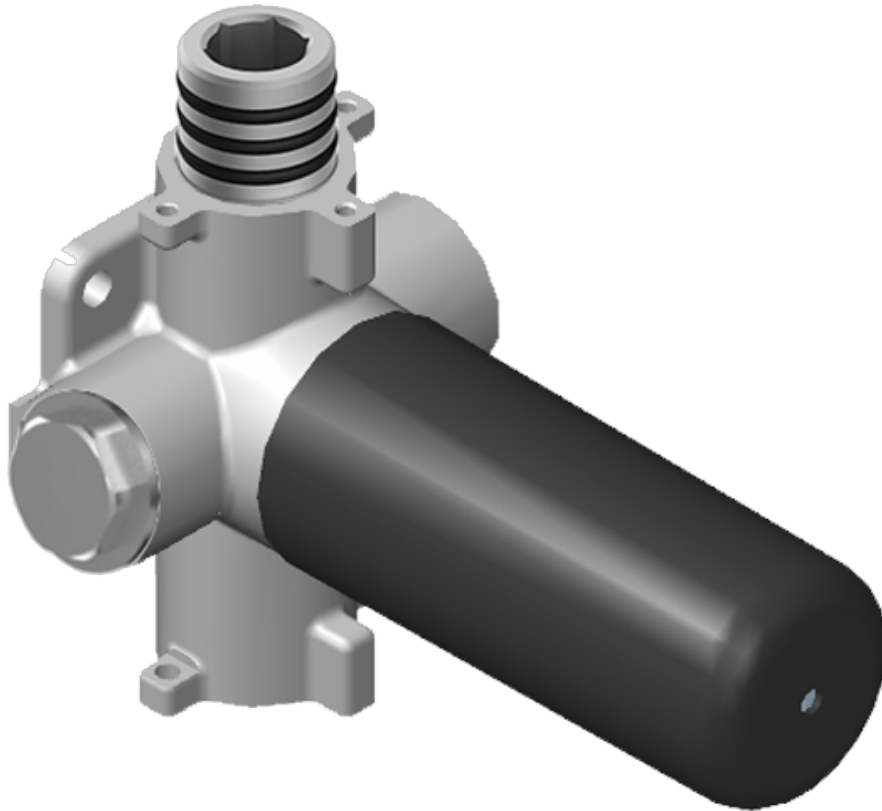

SHOWER
Luna M-Series Full Thermostatic
Shower System
GM3.128SH-SH0

GRAFF®

Information

- 3/4" thermostatic valve and trim
- 3/4" stop/volume control valve and 2-way diverter valve and trims
- Showerhead features no-clog, easy-clean spray nozzles
- Flush-mounted swivel body sprays (3 pieces)
- Handshower set with wall bracket and 59" hose
- Optional extension kit
- Flow rates: showerhead \leq 1.8 max gpm, handshower \leq 1.5 max gpm, body sprays \leq 1.5 max gpm each

www.graff-faucets.com | phone: 800-954-4723

SHOWER
M-Series Square Two-Way
Diverter Valve Trim Plate and
Handle
G-8071-SH1-T

GRAFF®

Information

- Single metal handle
- Decorative trim plate
- Use with G-8052 2-way diverter (pass through) control rough valve WITH off function
- To complete package, you must order rough valve

Finishes

Polished
Chrome

Steelnox®
(Satin Nickel)

G-8071-SH1-T

2-way Diverter Valve - Trim - M-Series

GRAFF[®]
CUTTING EDGE DESIGN

SHOWER
Stop/Volume Control Valve with
Pass Through
G-8076

GRAFF®

Finishes

Polished
Chrome

Steelnox®
(Satin Nickel)

SHOWER
M-Series Square Stop/Volume
Control Trim Plate and Handle
G-8098-SH1-T

GRAFF®

Information

- Single metal handle
- Decorative trim plate
- Use with G-8076 Stop/Volume Control rough valve with Pass-Through or G-8077 Stop/Volume Control rough valve
- To complete package, you must order rough valve