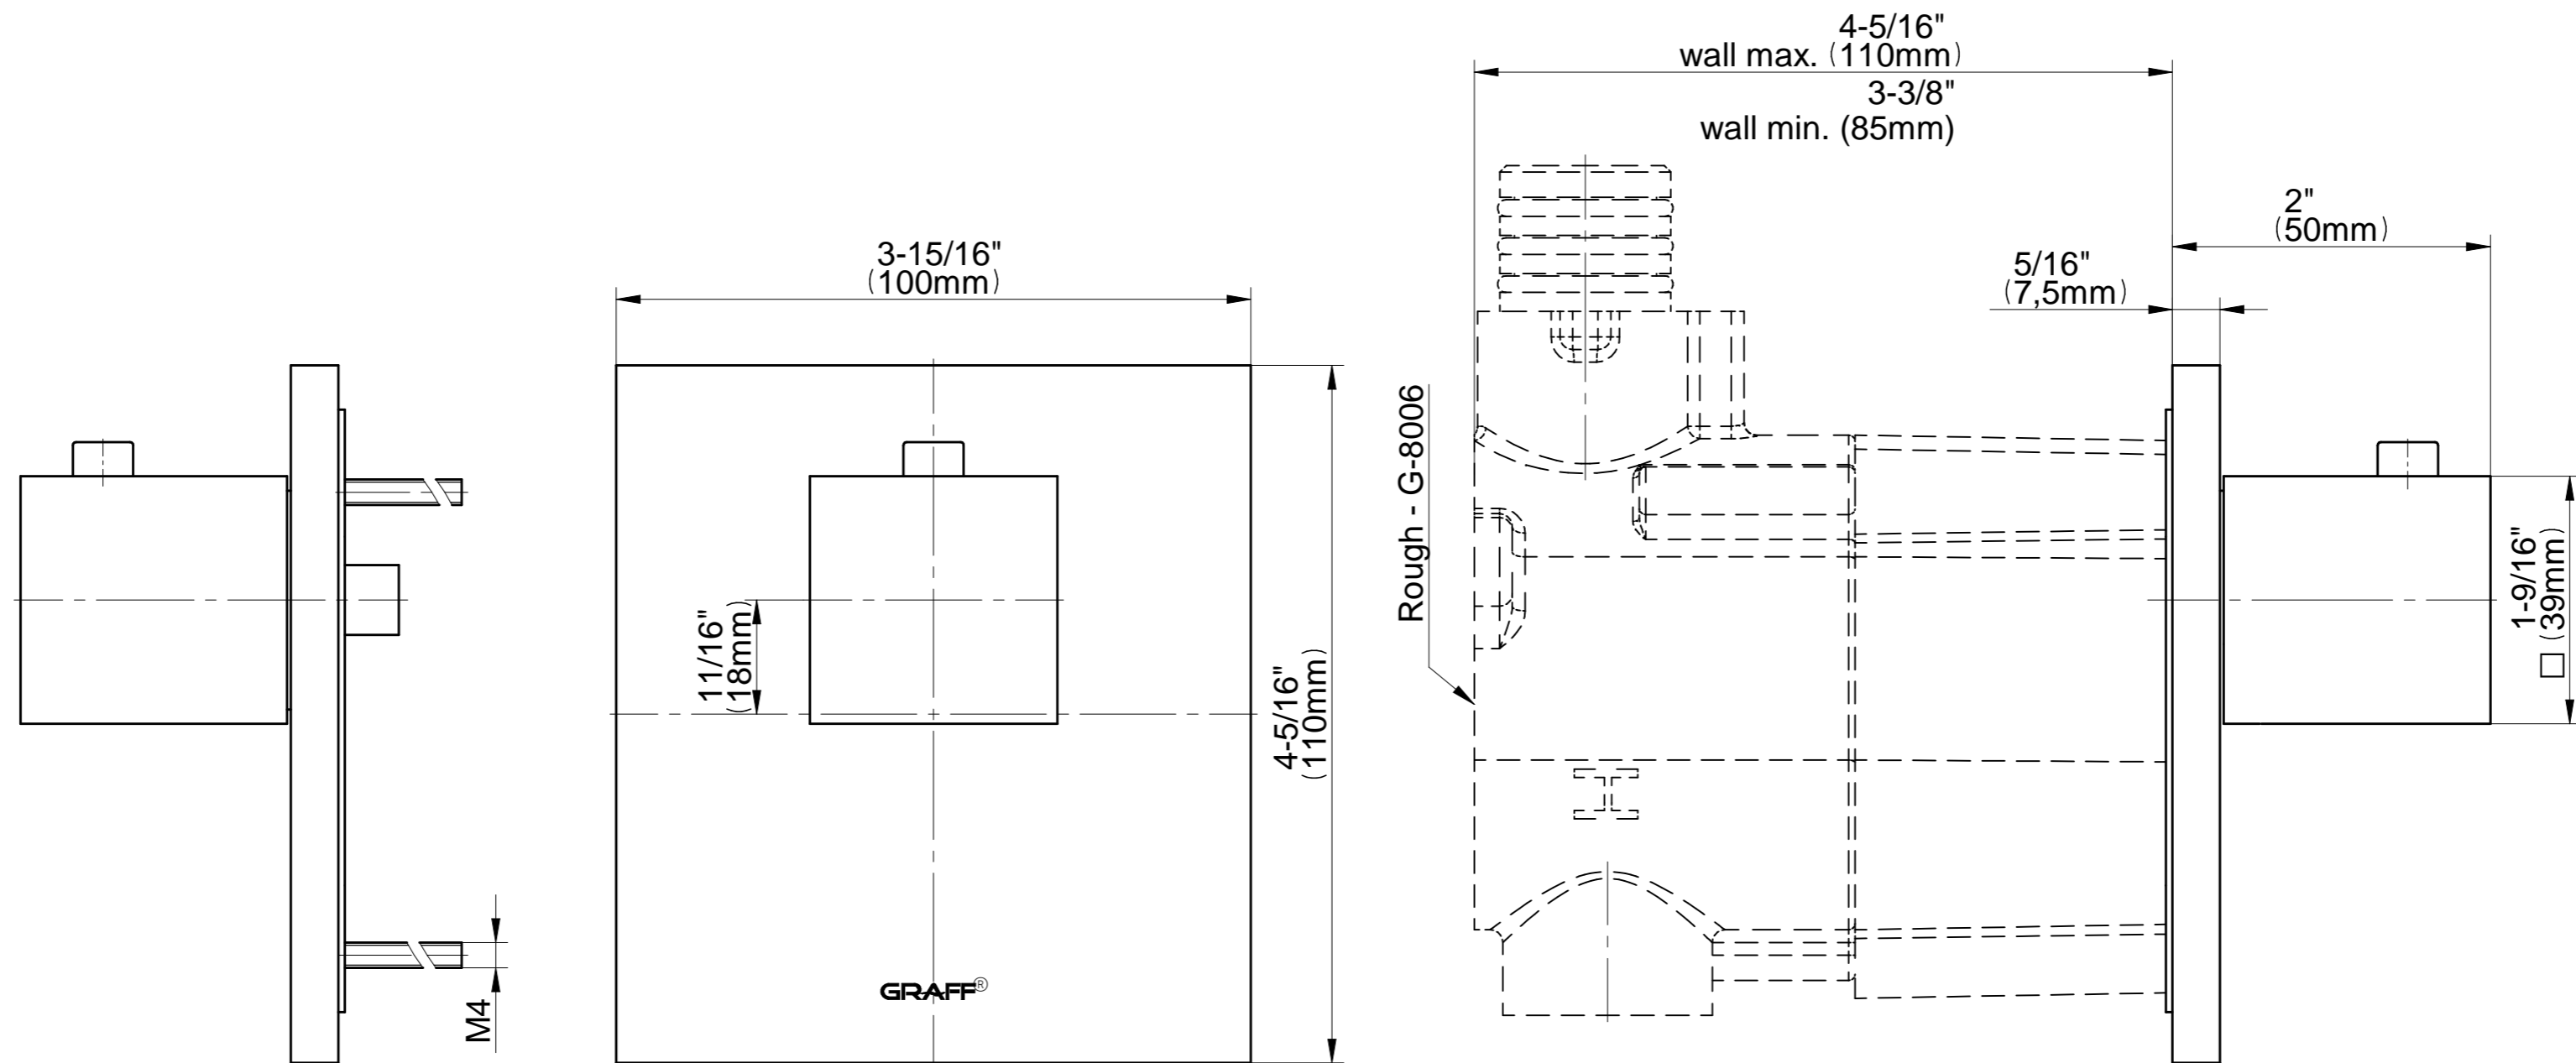

SHOWER
Luna M-Series Full Thermostatic
Shower System
GM3.128SH-SH0

GRAFF®

Information

- 3/4" thermostatic valve and trim
- 3/4" stop/volume control valve and 2-way diverter valve and trims
- Showerhead features no-clog, easy-clean spray nozzles
- Flush-mounted swivel body sprays (3 pieces)
- Handshower set with wall bracket and 59" hose
- Optional extension kit
- Flow rates: showerhead \leq 1.8 max gpm, handshower \leq 1.5 max gpm, body sprays \leq 1.5 max gpm each

Finishes

Polished
Chrome

Steelnox®
(Satin Nickel)

G-8043-SH-T

Thermostatic Valve -Trim - M-Series

GRAFF[®]
CUTTING EDGE DESIGN

SHOWER
Two-Way Diverter Volume Control
Valve WITH Off Function and Pass-
Through
G-8052