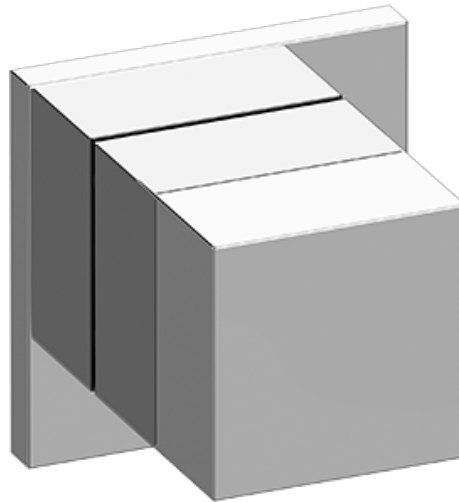

www.graff-faucets.com | phone: 800-954-4723

SHOWER
M-Series Square Two-Way
Diverter Valve Trim Plate and
Handle
G-8071-SH1-T

GRAFF®

Information

- Single metal handle
- Decorative trim plate
- Use with G-8052 2-way diverter (pass through) control rough valve WITH off function
- To complete package, you must order rough valve