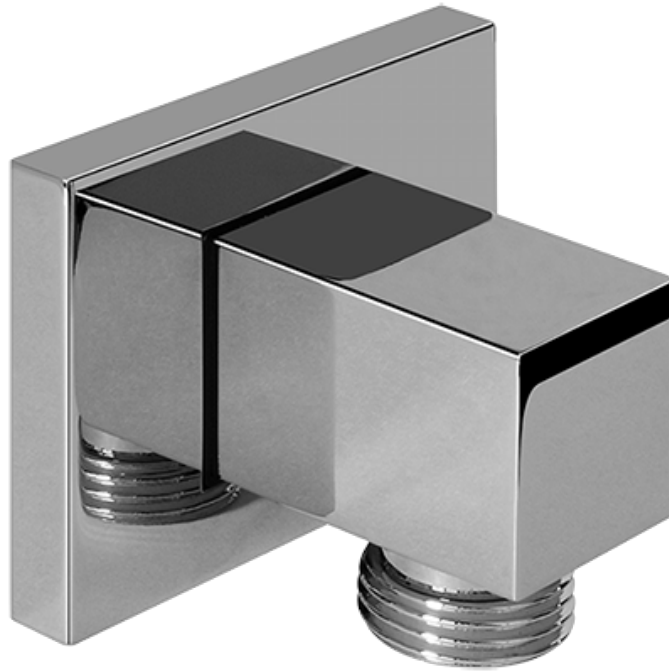

* Special order finish- call for availability

SHOWER
Contemporary Square Wall
Bracket for Handshower
G-8632

GRAFF®

Information

- Solid brass construction

Finishes

Polished
Chrome

Steelnox®
(Satin Nickel)

G-8632

Contemporary Square Wall Bracket for Handshower

Product Features

- Solid brass construction

Available Finishes

- Polished Chrome
G-8632-PC
- Steelnox[®]
G-8632-SN

Warranty

- Limited lifetime warranty

www.graff-faucets.com | phone: 800-954-4723

SHOWER
Contemporary Square Wall Supply
Elbow
G-8633

GRAFF[®]

Information

- 1/2" NPT female thread inlet

Finishes

Polished
Chrome

Steelnox[®]
(Satin Nickel)

G-8633

Contemporary Square Wall Supply Elbow

Product Features

- 1/2" NPT female thread inlet

Available Finishes

- Polished Chrome
G-8633-PC
- Steelnox[®]
G-8633-SN
- Architectural Black w/Chrome
Accents
G-8633-PC/BK