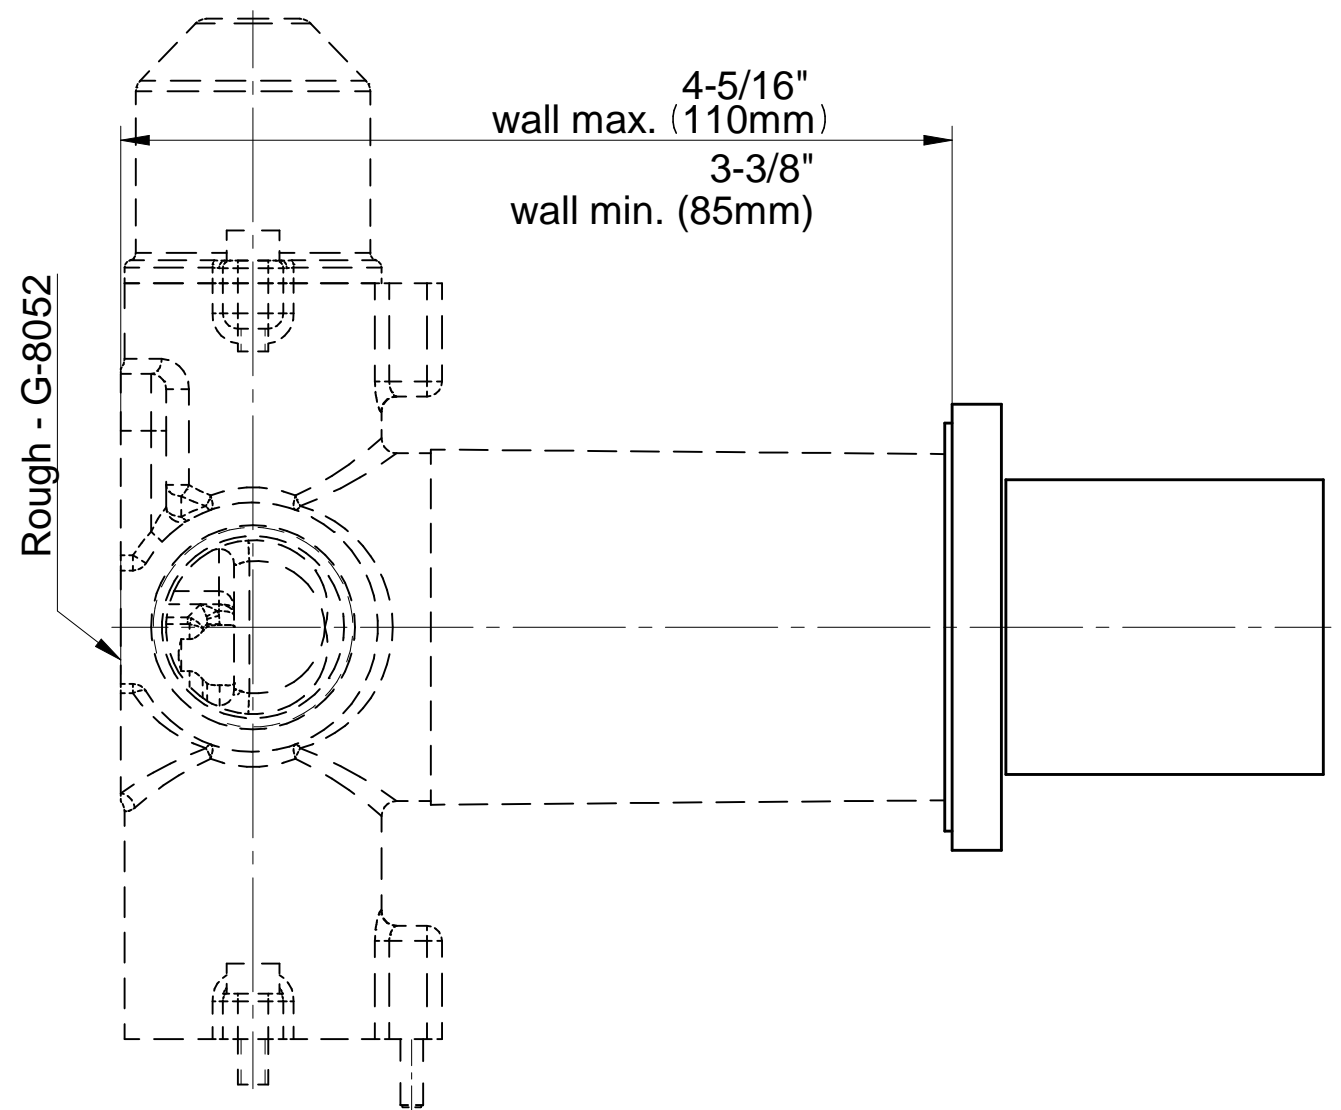

G-8071-SH1-T

2-way Diverter Valve - Trim - M-Series

GRAFF®
CUTTING EDGE DESIGN