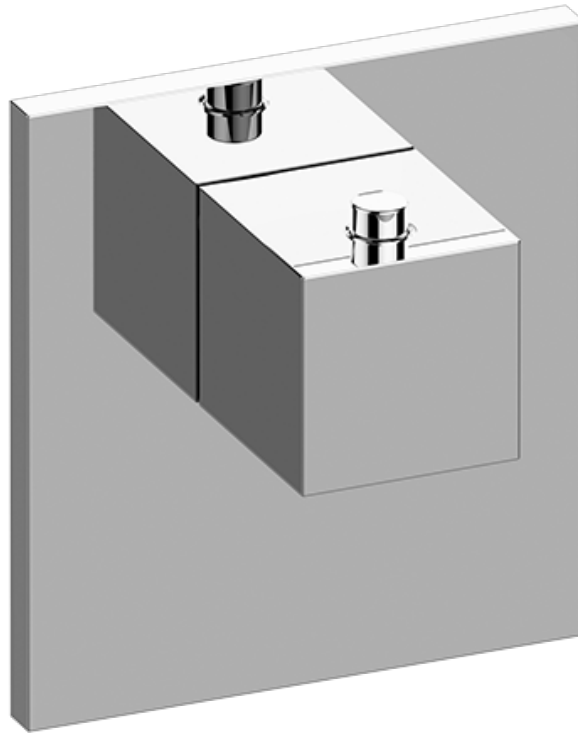

SHOWER
Luna M-Series Full Thermostatic
Shower System
GM3.128SH-SH0

GRAFF®

Information

- 3/4" thermostatic valve and trim
- 3/4" stop/volume control valve and 2-way diverter valve and trims
- Showerhead features no-clog, easy-clean spray nozzles
- Flush-mounted swivel body sprays (3 pieces)
- Handshower set with wall bracket and 59" hose
- Optional extension kit
- Flow rates: showerhead \leq 1.8 max gpm, handshower \leq 1.5 max gpm, body sprays \leq 1.5 max gpm each

Finishes

Polished
Chrome

Steelnox®
(Satin Nickel)

G-8006

M-Series

3/4" Concealed Thermostatic Rough Valve

Product Features

- 12.9 gpm @ 60 psi
- 3/4" universal inlets
- Built-in service stops
- Stacking outlet feature
- Complete serviceability from front of all units
- Supplied with protective plastic cover
- CalGreen compliant dependent on functions

www.graff-faucets.com | phone: 800-954-4723

SHOWER
M-Series Square Thermostatic
Valve Trim Plate and Handle
G-8043-SH-T

GRAFF®

Information

- Single metal handle
- Decorative trim plate
- Use with G-8006 thermostatic rough valve
- To complete package, you must order rough valve