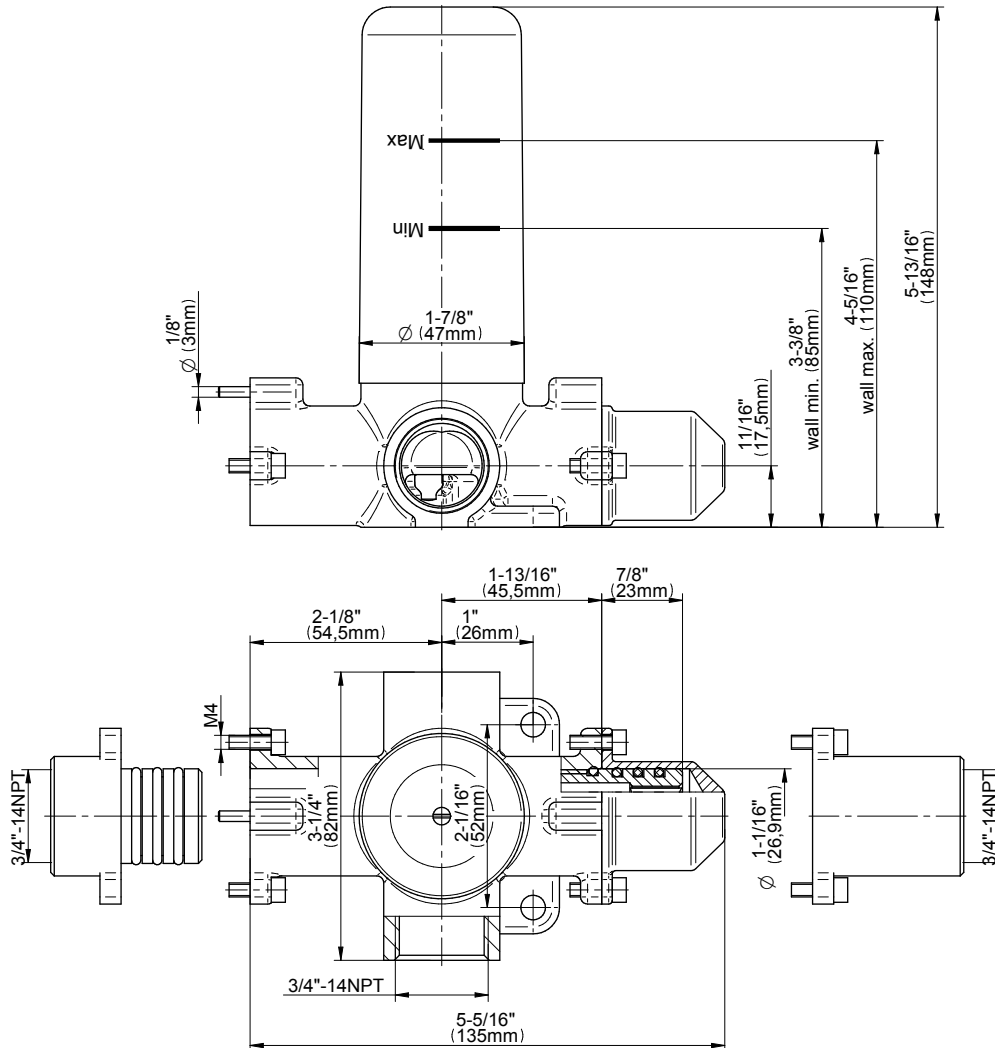

The measurements shown are for reference only. Products and specifications shown are subject to change without notice. Revised 3/2016.

www.graff-faucets.com | phone: 800-954-4723