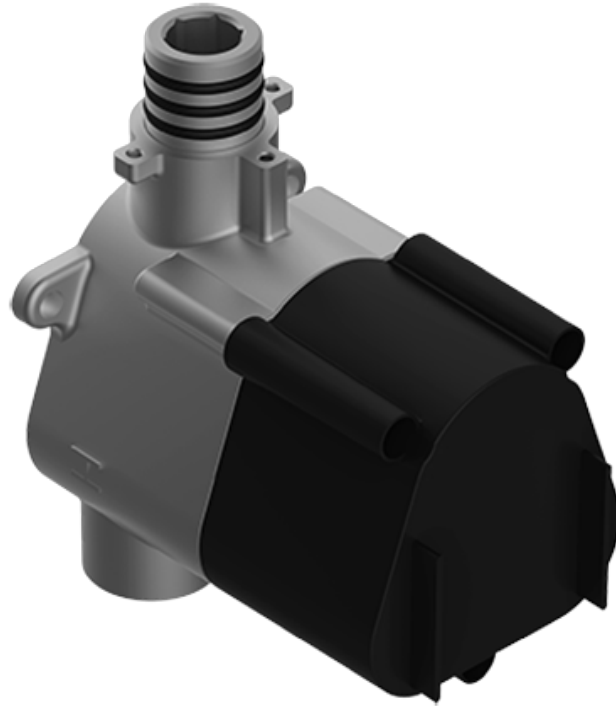

SHOWER
Luna M-Series Full Thermostatic
Shower System
GM3.128SH-SH0

GRAFF®

Information

- 3/4" thermostatic valve and trim
- 3/4" stop/volume control valve and 2-way diverter valve and trims
- Showerhead features no-clog, easy-clean spray nozzles
- Flush-mounted swivel body sprays (3 pieces)
- Handshower set with wall bracket and 59" hose
- Optional extension kit
- Flow rates: showerhead \leq 1.8 max gpm, handshower \leq 1.5 max gpm, body sprays \leq 1.5 max gpm each

SHOWER
Thermostatic Rough Valve
G-8006

GRAFF®

Information

- 12.9 gpm @ 60 psi
- 3/4" universal inlets
- Built-in service stops
- Stacking outlet feature
- Complete serviceability from front of all units
- Supplied with protective plastic cover
- CalGreen compliant dependent on functions

Finishes

Polished
Chrome

Steelnox®
(Satin Nickel)

G-8006

M-Series

3/4" Concealed Thermostatic Rough Valve

Product Features

- 12.9 gpm @ 60 psi
- 3/4" universal inlets
- Built-in service stops
- Stacking outlet feature
- Complete serviceability from front of all units
- Supplied with protective plastic cover
- CalGreen compliant dependent on functions

www.graff-faucets.com | phone: 800-954-4723

SHOWER
M-Series Square Thermostatic
Valve Trim Plate and Handle
G-8043-SH-T

GRAFF®

Information

- Single metal handle
- Decorative trim plate
- Use with G-8006 thermostatic rough valve
- To complete package, you must order rough valve