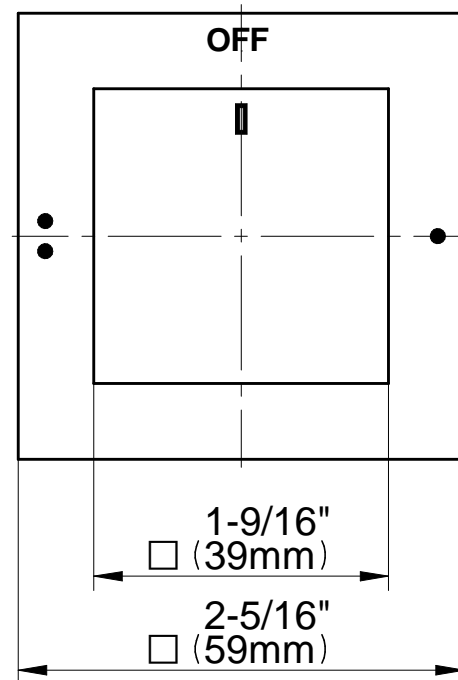

G-8071-SH1-T

2-way Diverter Valve - Trim - M-Series

GRAFF®
CUTTING EDGE DESIGN