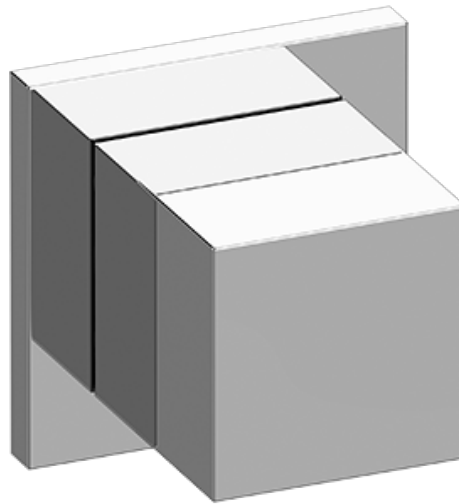

Finishes

Polished
Chrome

Steelnox®
(Satin Nickel)

SHOWER
M-Series Square Stop/Volume
Control Trim Plate and Handle
G-8098-SH1-T

GRAFF®

Information

- Single metal handle
- Decorative trim plate
- Use with G-8076 Stop/Volume Control rough valve with Pass-Through or G-8077 Stop/Volume Control rough valve
- To complete package, you must order rough valve