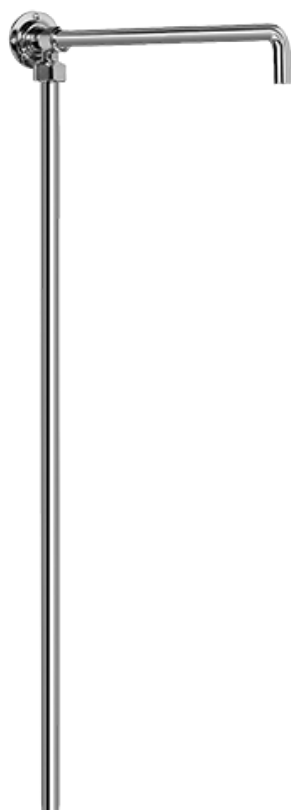

SHOWER
Exposed Riser
G-8933

GRAFF®

Finishes