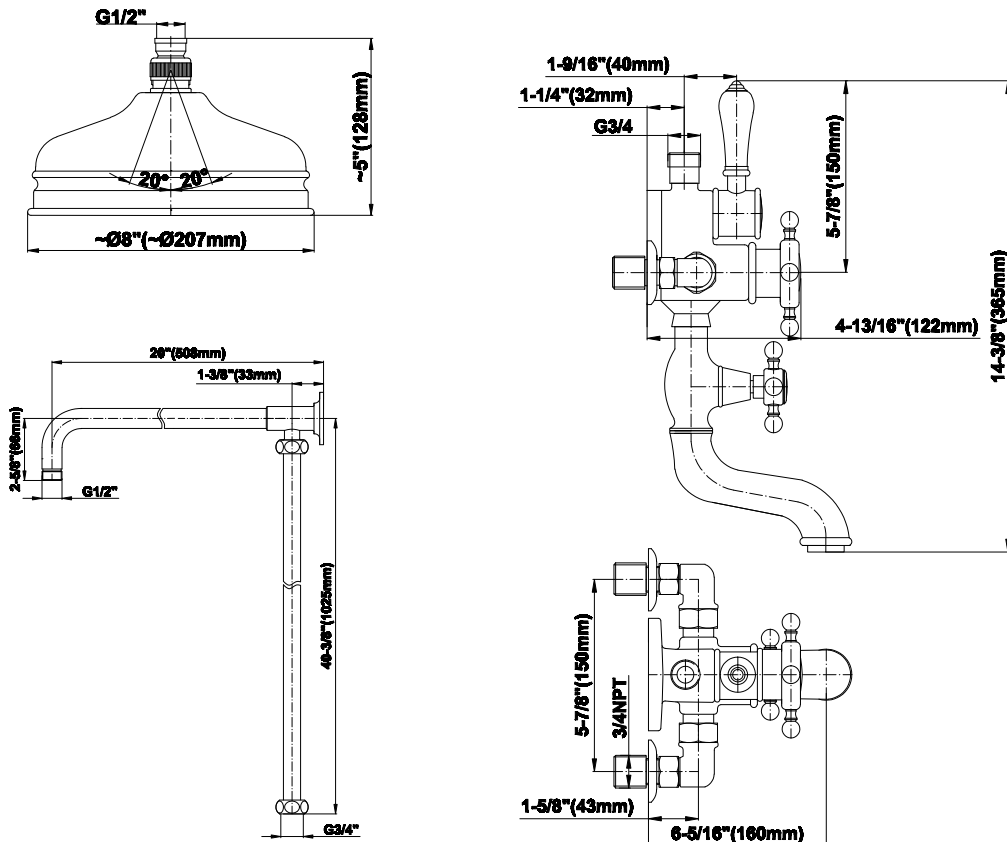

Warranty

- Limited lifetime warranty

For complete warranty information go to <https://www.graff-faucets.com/en/info/faqs>