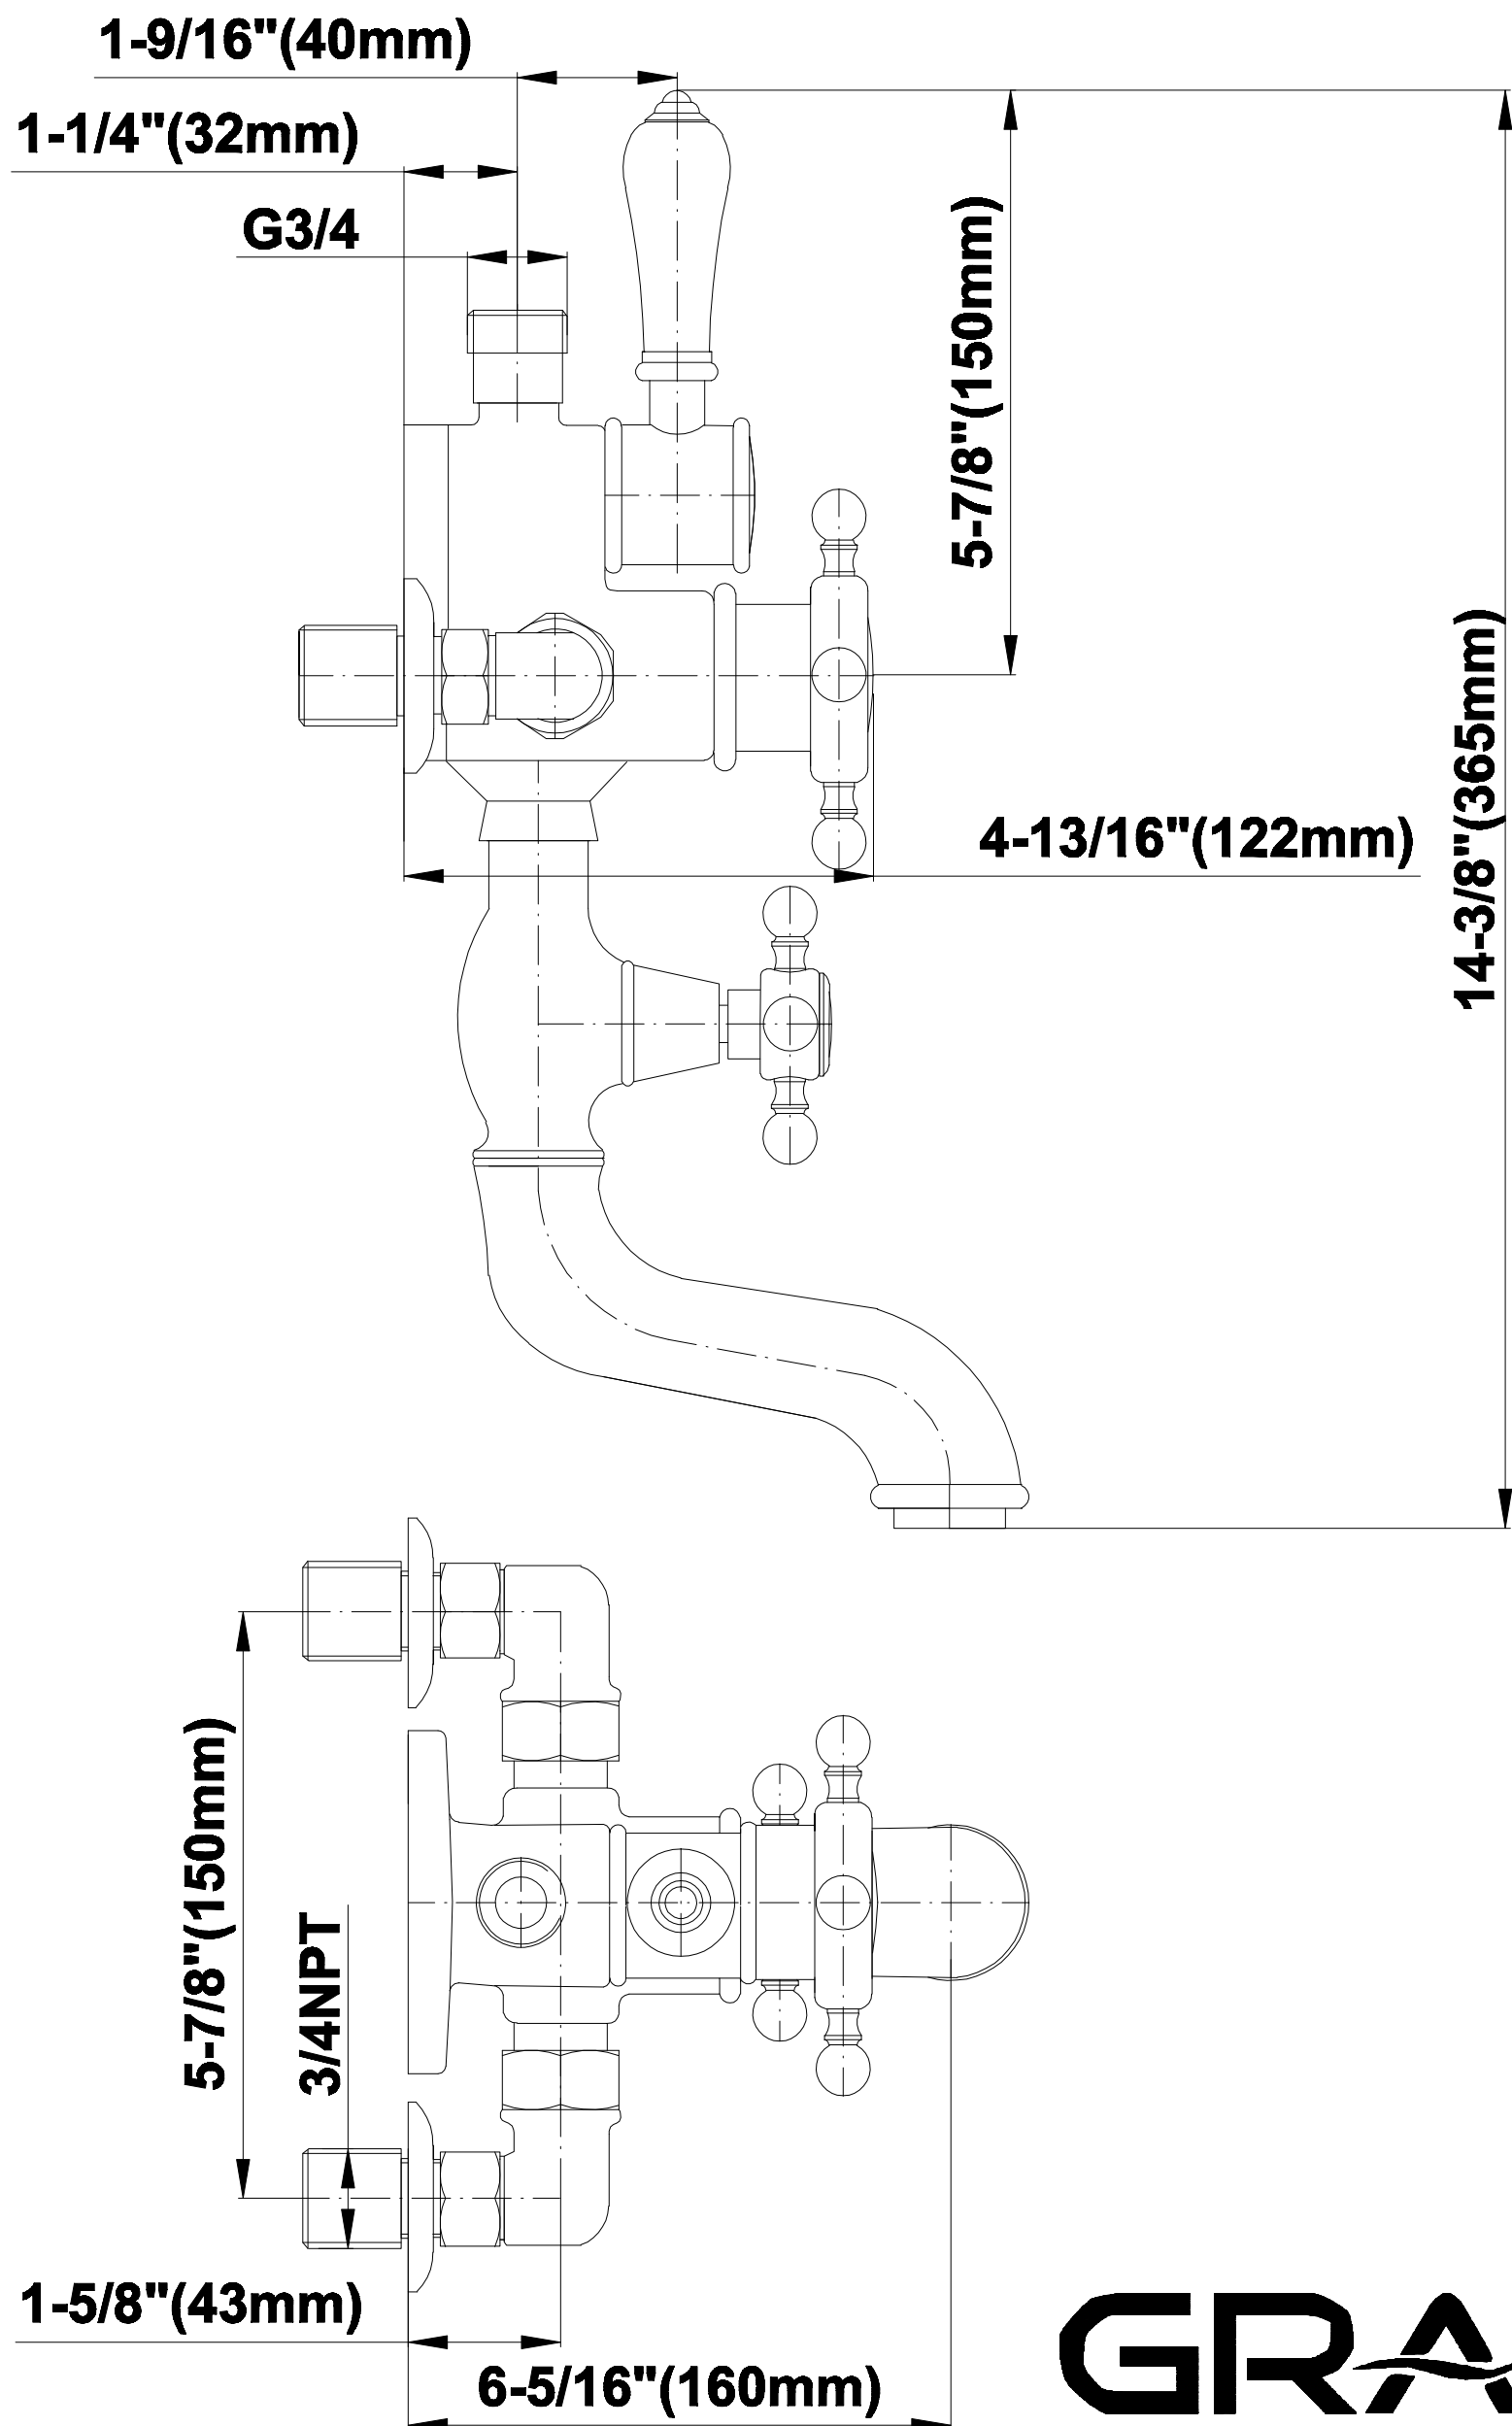

SHOWER
Exposed Thermostatic Tub and
Shower System (Rough & Trim)
CD3.02

GRAFF®

Information

- Showerhead, 20" Shower Arm, Flange
- Flow rates: showerhead ≤ 1.8 max gpm
- Includes matching tub spout
- ADA
- CALGreen

CD3.02

Exposed Thermostatic Tub and Shower System

GRAFF®

Product Features

- Showerhead, 20" shower arm, flange
- Flow rates: showerhead \leq 1.8 max gpm
- Includes matching tub spout

Available Finishes

- Polished Chrome
CD3.02-PC
- Polished Nickel
CD3.02-PN
- Olive Bronze
CD3.02-OB
- Steelnox
CD3.02-SN

www.graff-designs.com | phone: 800-954-4723

SHOWER
Traditional 8" Showerhead
G-8410

GRAFF®

Information

- Sunflower shape
- 112 no-clog, easy-clean rubber spray nozzles
- Metal ball-joint allows for showerhead angle adjustment
- Showerhead flow rate ≤ 1.8 max gpm
- Recommend use with ceiling shower arm
- Recommended for use at no more than 10 degrees tilt
- CALGreen

Finishes

Olive Bronze

Polished
Chrome

Polished
Nickel

Steelnox®
(Satin Nickel)

G-8910

Exposed Thermostatic Valve

SHOWER
Exposed Riser
G-8933