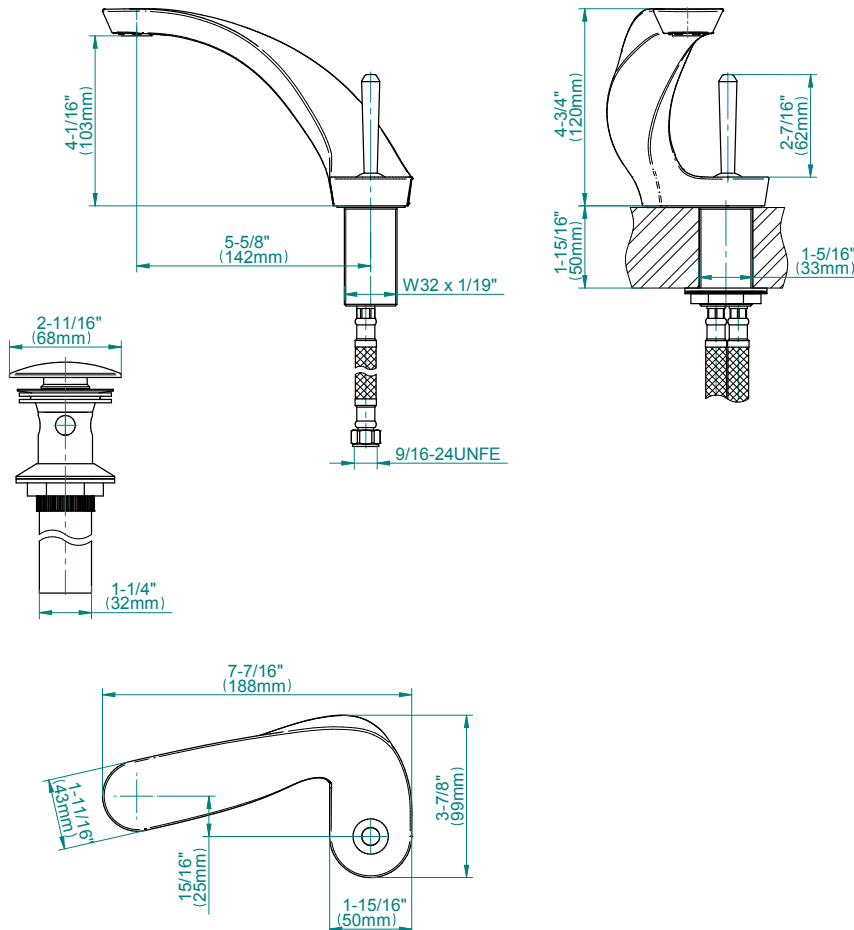

Code Compliance

- ADA
- CALGreen

Warranty

- Limited lifetime warranty

For complete warranty information go to <http://www.graff-designs.com/en/info/faqs>