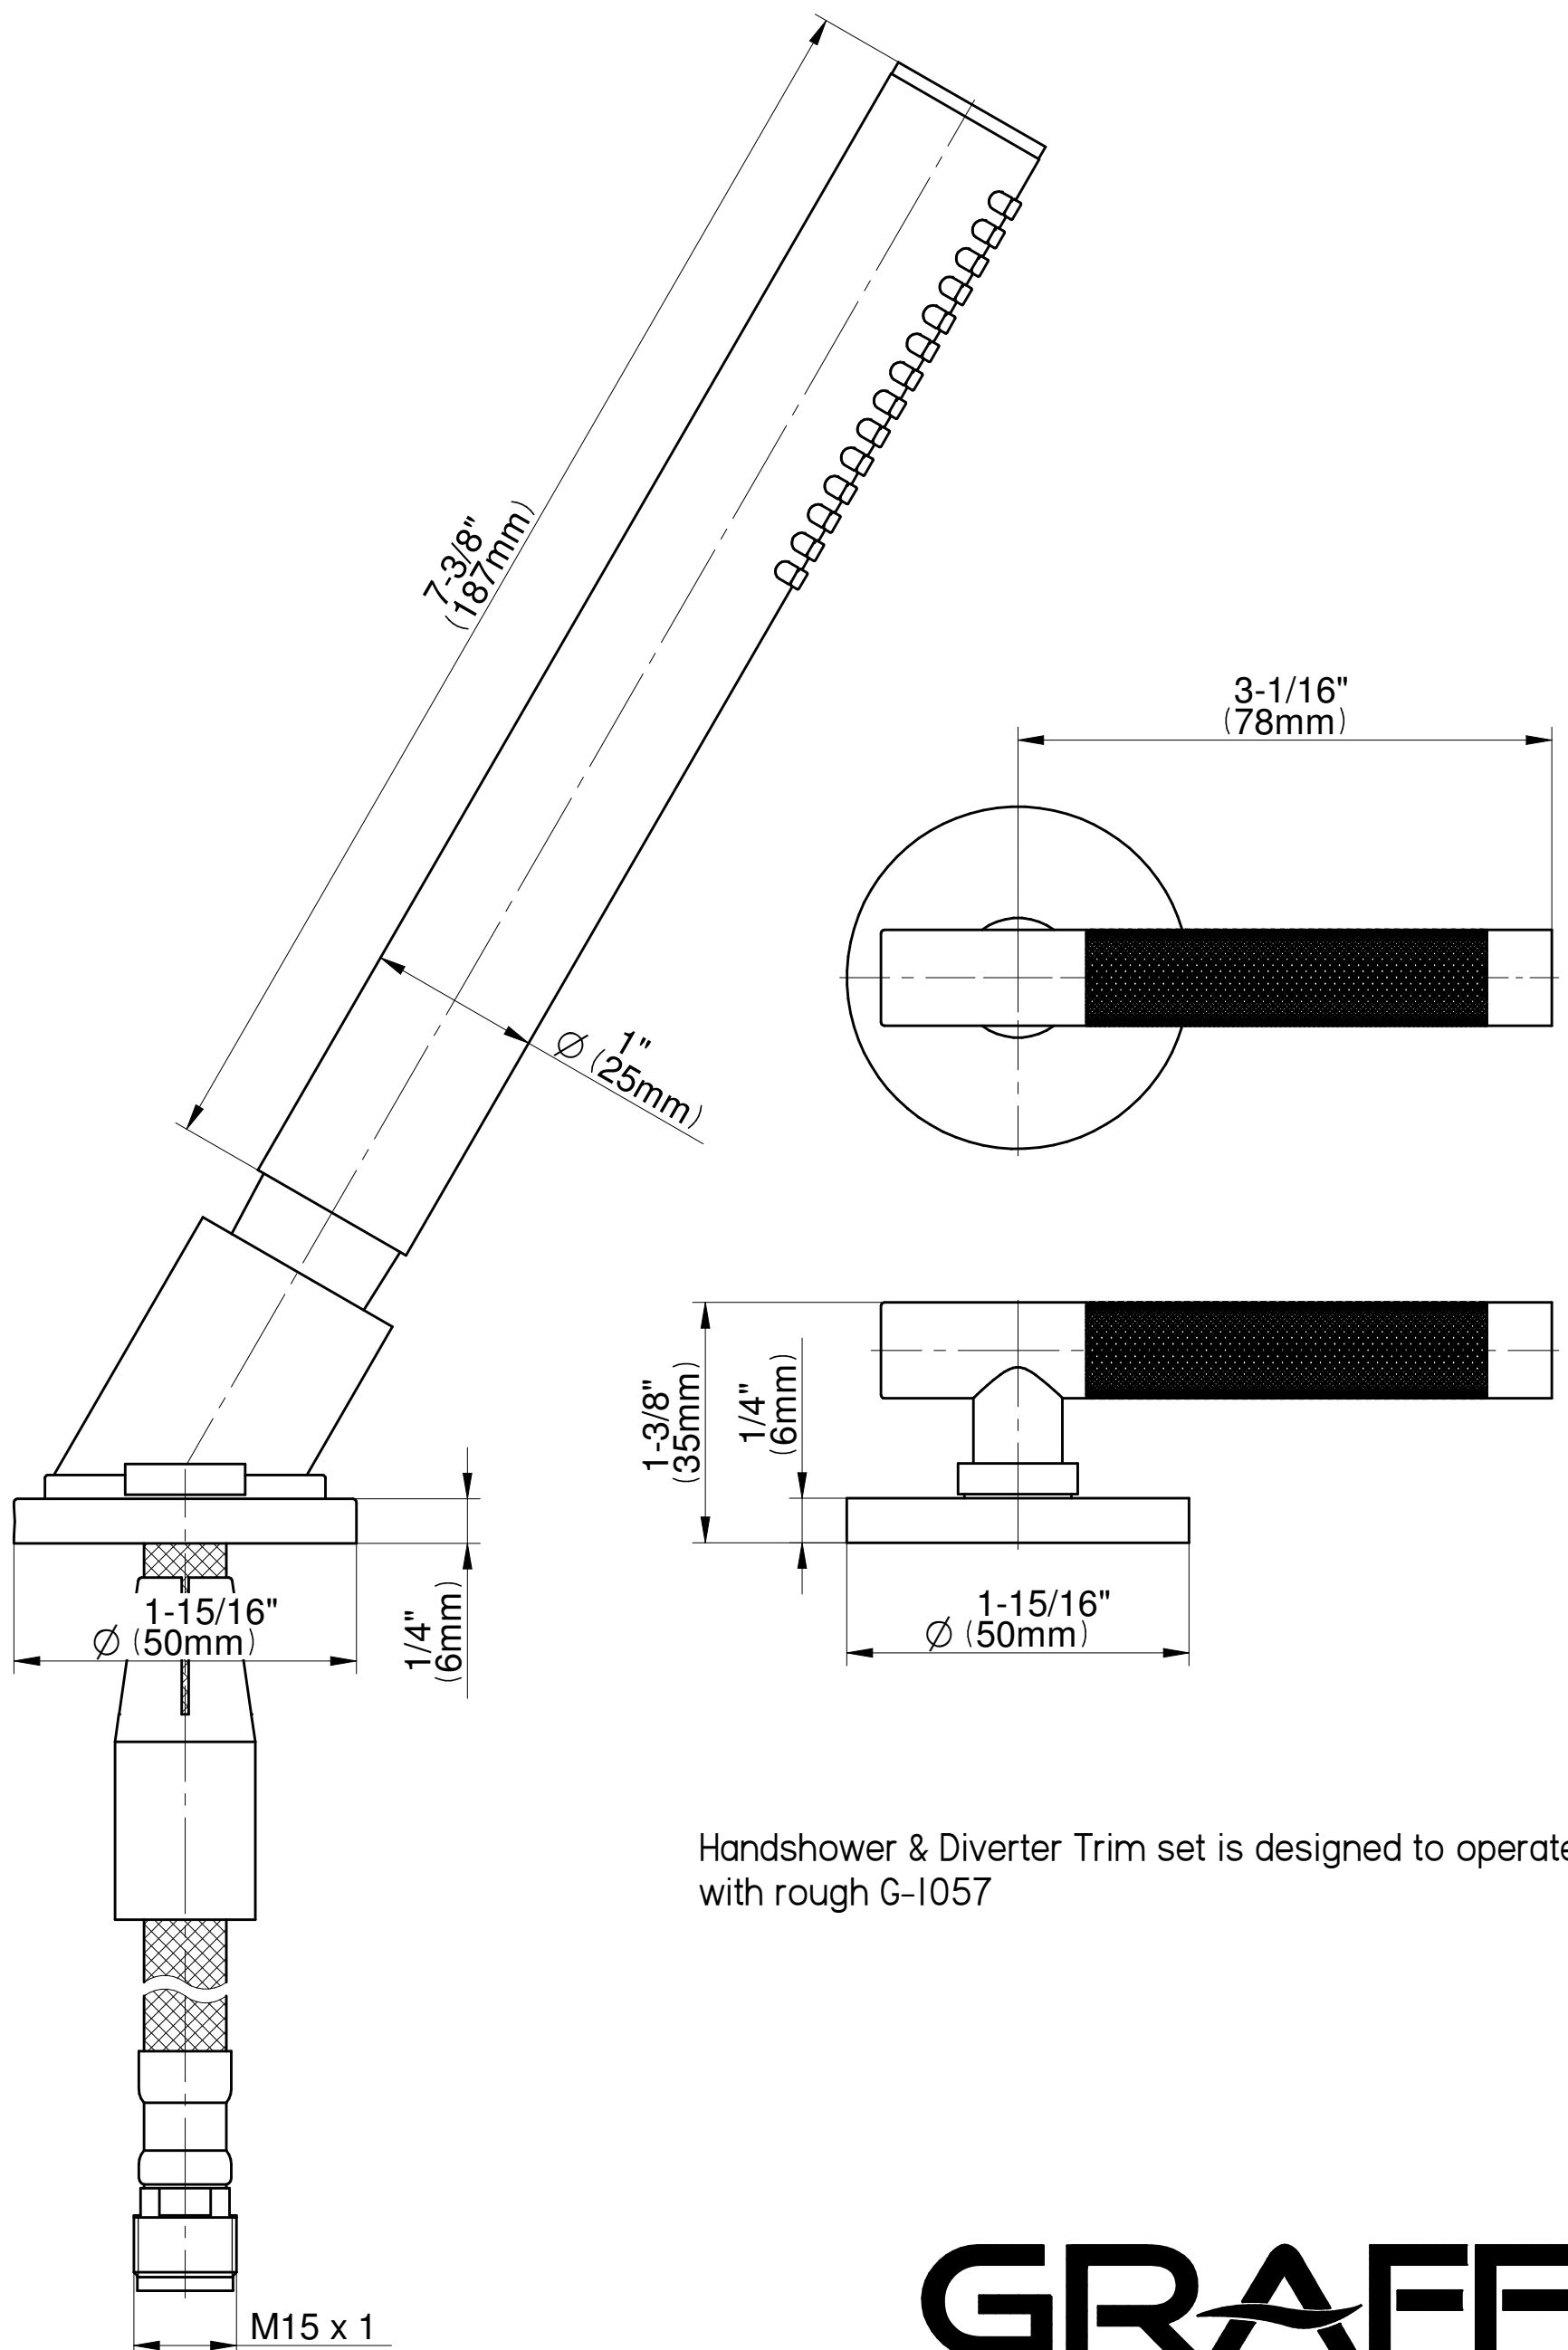

BATHROOM
Harley Deck-Mounted
Handshower and Diverter Set
G-6156-LM57B

GRAFF[®]

Information

- Matches G-6750-*** Roman tub set
- Handshower hose included
- ADA

G-6156-LM57B-T

Harley Series

Handshower & Diverter Trim set is designed to operate with rough G-I057

Polished Nickel with Onyx PVD Accents

Architectural

White

G-6156-LM57B-T

Harley Series

Handshower & Diverter Trim set is designed to operate with rough G-I057