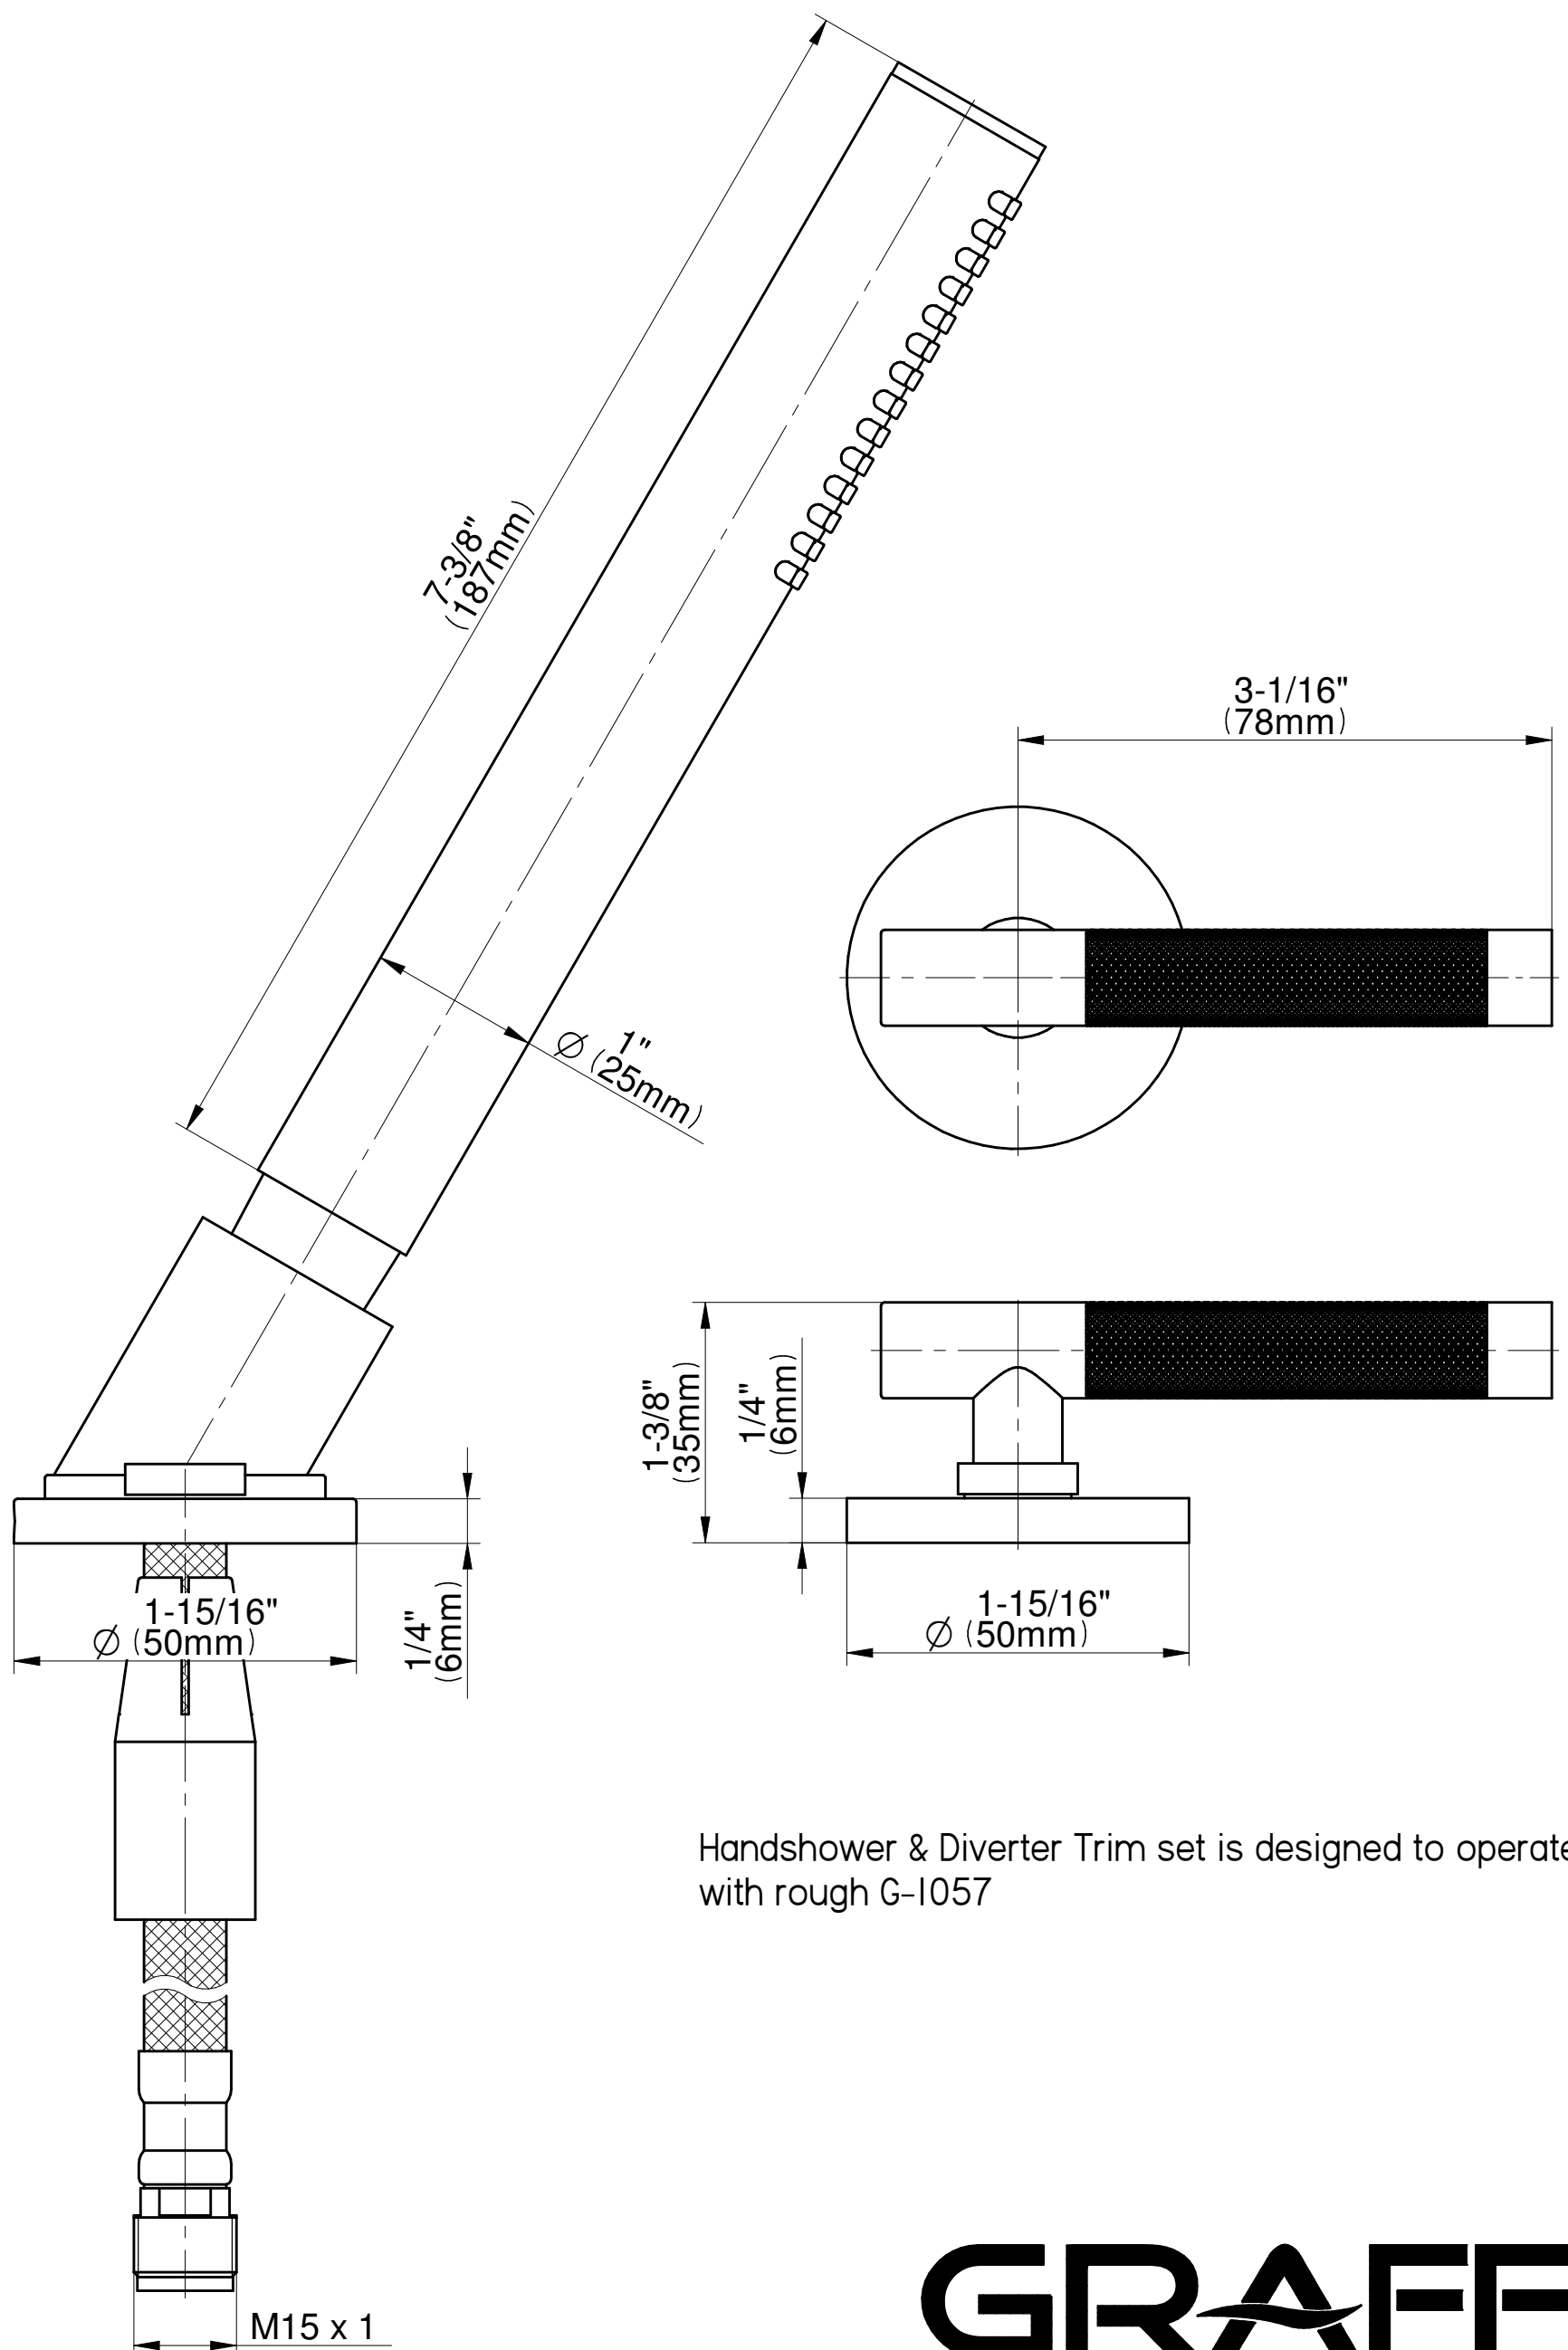

BATHROOM
Harley Deck-Mounted
Handshower and Diverter Set
G-6156-LM57B

GRAFF[®]

Information

- Matches G-6750-*** Roman tub set
- Handshower hose included
- ADA

G-6156-LM57B-T

Harley Series

Handshower & Diverter Trim set is designed to operate with rough G-I057

- Limited lifetime warranty

For complete warranty information go to: www.graff-faucets.com/en/info/faqs

BATHROOM
 Harley Deck-Mounted
 Handshower and Diverter Set
G-6156-LM57B

Information

- Matches G-6750-*** Roman tub set
- Handshower hose included
- ADA

Polished Nickel with Onyx PVD Accents

Architectural

White

G-6156-LM57B-T

Harley Series

Handshower & Diverter Trim set is designed to operate with rough G-I057