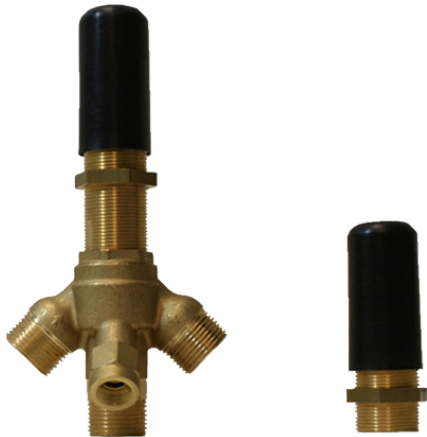

BATHROOM
Harley Deck-Mounted
Handshower and Diverter Set
G-6156-LM57B

GRAFF[®]

Information

- Matches G-6750-*** Roman tub set
- Handshower hose included
- ADA

G-6156-LM57B-T

Harley Series

Handshower & Diverter Trim set is designed to operate with rough G-I057

Polished Chrome with Onyx PVD Accents

Polished Nickel

Polished Nickel with Onyx PVD Accents

Architectural White

G-1057
Rough Valve

Product Features

- Durable diverter valve

Warranty

- Limited lifetime warranty

For complete warranty information go to: www.graff-faucets.com/en/info/faqs

BATHROOM
 Harley Deck-Mounted
 Handshower and Diverter Set
G-6156-LM57B

Information

- Matches G-6750-*** Roman tub set
- Handshower hose included
- ADA

Polished Nickel with Onyx PVD Accents

Architectural

White

G-6156-LM57B-T

Harley Series

Handshower & Diverter Trim set is designed to operate with rough G-I057