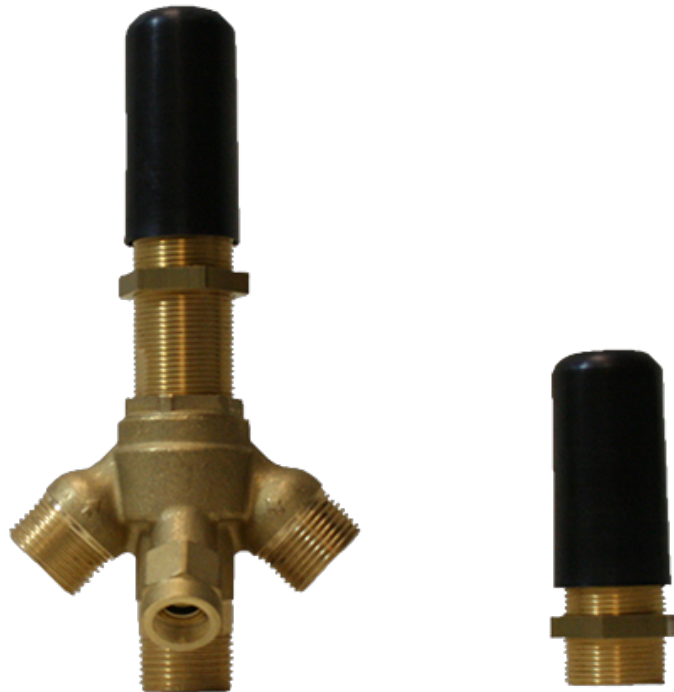

BATHROOM
Harley Deck-Mounted
Handshower and Diverter Set
G-6156-LM57B

GRAFF[®]

Information

- Matches G-6750-*** Roman tub set
- Handshower hose included
- ADA

G-6156-LM57B-T

Harley Series

Handshower & Diverter Trim set is designed to operate with rough G-I057

Information

- Durable diverter valve

Finishes

24K Gold

24K Brushed Gold

24K Brushed Gold with Onyx PVD Accents

Brushed Brass PVD

Architectural Black™

Polished Chrome with Onyx PVD Accents

Polished Nickel

Polished Nickel with Onyx PVD Accents

Architectural White

G-1057
Rough Valve

Product Features

- Durable diverter valve

Warranty

Polished Nickel with Onyx PVD Accents

Architectural

White

G-6156-LM57B-T

Harley Series

Handshower & Diverter Trim set is designed to operate with rough G-I057