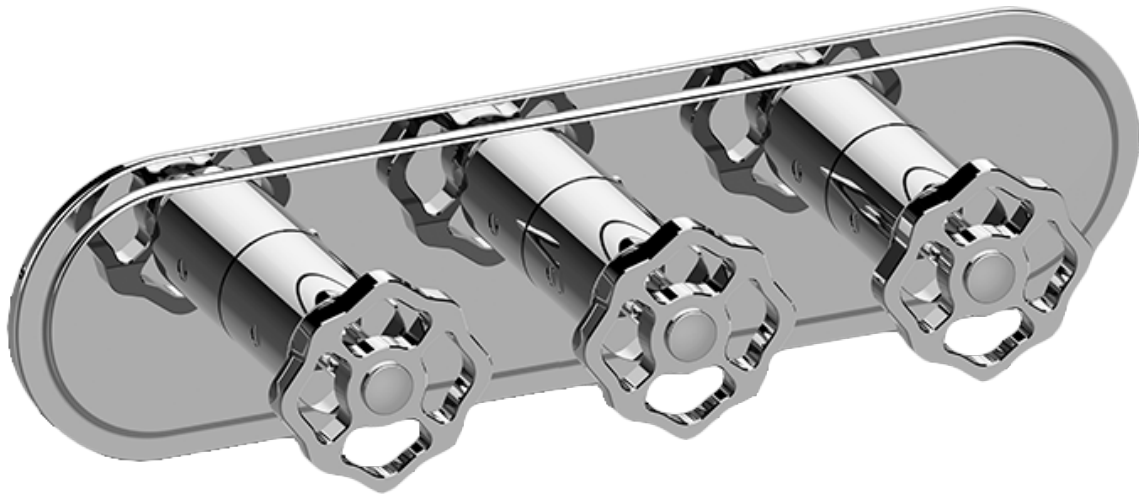

SHOWER  
 Vintage M-Series Valve Horizontal  
 Trim with Three Handles  
**G-8087H-C18E0-T**

**Information**

- Three metal handles
- Decorative trim plate
- Use with M-Series rough valves
- Available Spring 2019 - call for earlier availability

**Finishes**

# G-8087H-C18E0-T