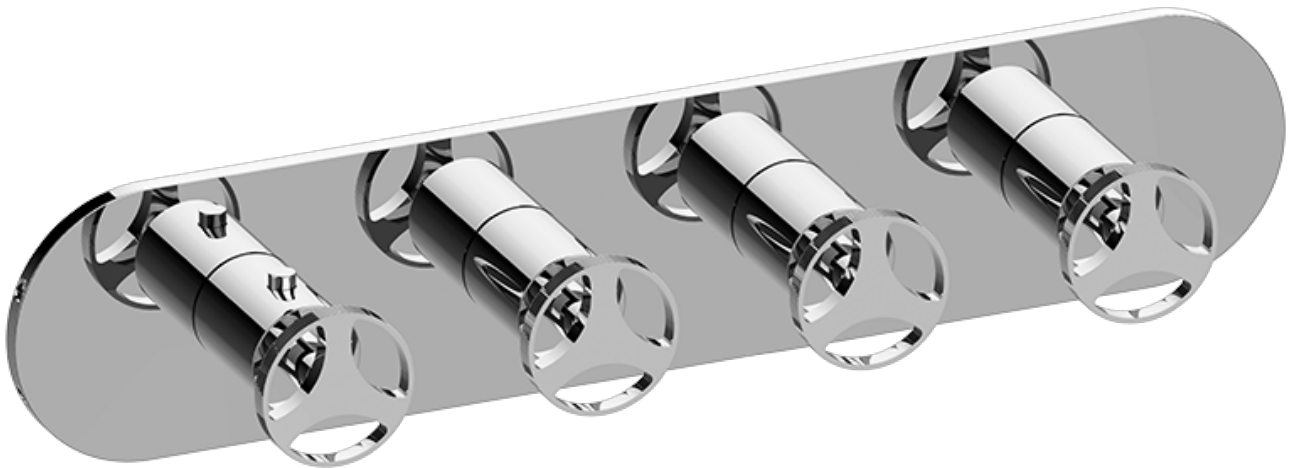

SHOWER
 Harley M-Series Valve Horizontal
 Trim with Four Handles
G-8058H-C19E0-T

Information

- Four metal handles
- Decorative trim plate
- Use with M-Series rough valves

Finishes

24K Gold

24K Brushed Gold