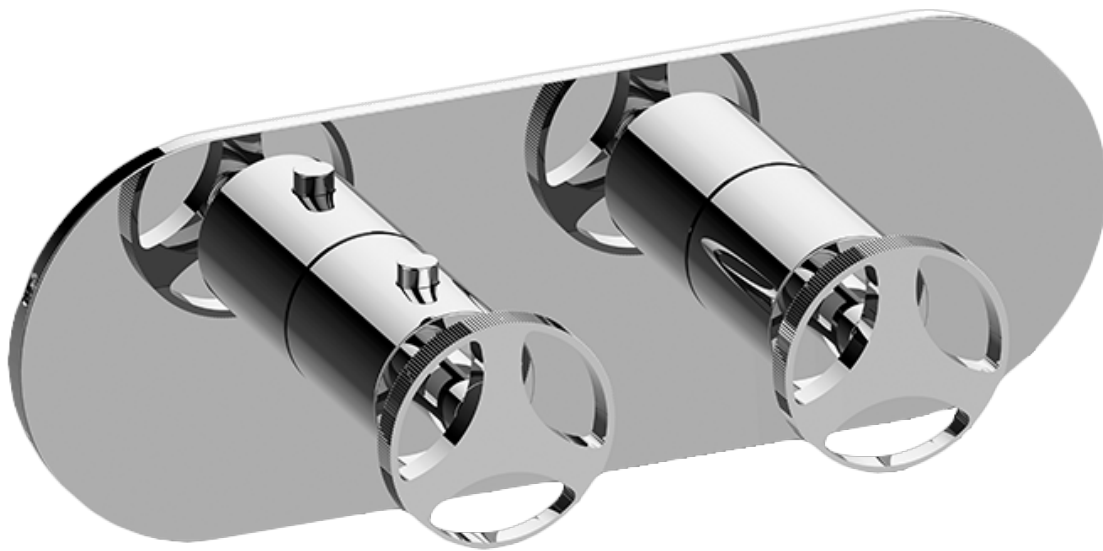

SHOWER
 Harley M-Series Valve Horizontal
 Trim with Two Handles
G-8047H-C19E0-T

Information

- Two metal handles
- Decorative trim plate
- Use with M-Series rough valves

Finishes

White

G-8056H-C19E0

HARLEY Series