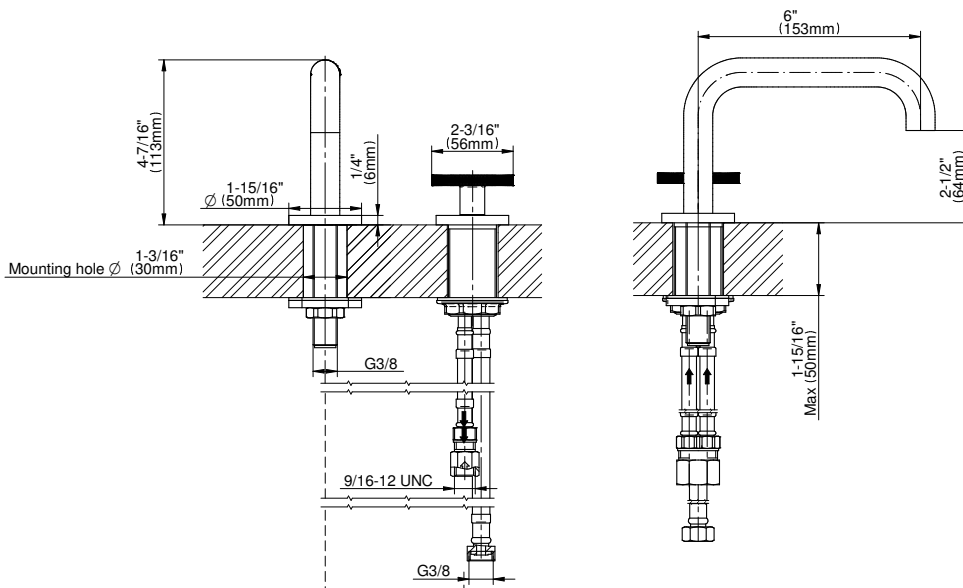

Warranty

- Limited lifetime warranty

For complete warranty information go to
<https://www.graff-faucets.com/en/info/faqs>