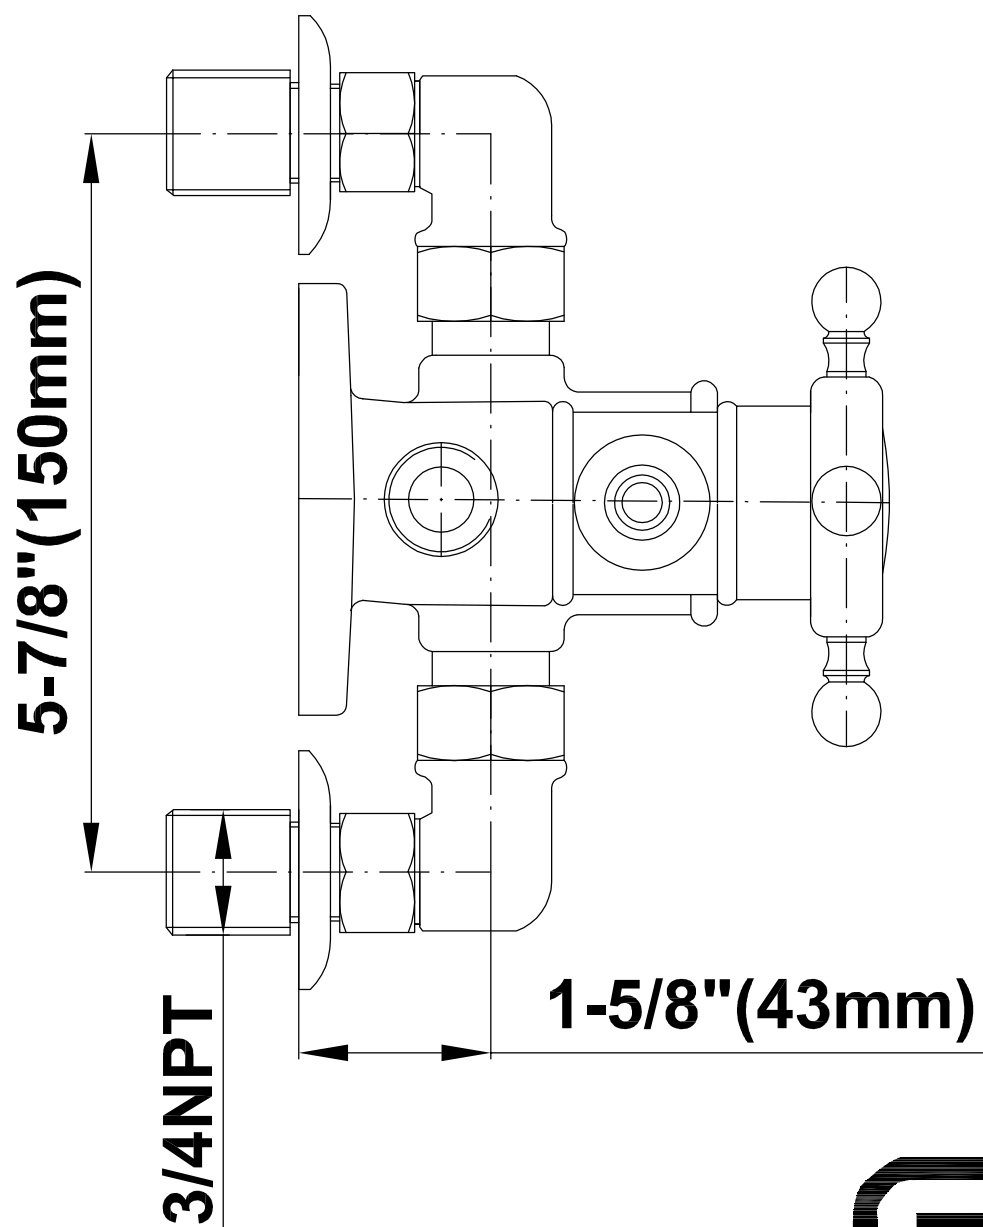

SHOWER  
Traditional Exposed Thermostatic  
Tub and Shower System - w/Metal  
Handshower Handle  
**CD2.12-C2S**

---

**GRAFF®**

**Information**

- Showerhead, 20" Shower Arm, Flange
- Includes Matching Handshower w/Metal Handle
- Includes 59" long shower hose
- Flow Rates: showerhead  $\leq 2.0$  max gpm, handshower  $\leq 1.5$  max gpm
- CALGreen

SHOWER  
Traditional 8" Showerhead  
**G-8410**

**GRAFF®**

### Information

- Sunflower shape
- 112 no-clog, easy-clean rubber spray nozzles
- Metal ball-joint allows for showerhead angle adjustment
- Showerhead flow rate  $\leq 1.8$  max gpm
- Recommend use with ceiling shower arm
- Recommended for use at no more than 10 degrees tilt
- CALGreen

## Exposed Thermostatic Valve

SHOWER  
Exposed Riser with Handshower  
**G-8934-C2S**

**GRAFF®**

**Information**

- Includes Matching Handshower w/Ceramic Handle
- Includes 59" long shower hose
- Optional Metal Handshower Handle - Use code CD2.12-\*\*\*-\*\*
- CALGreen