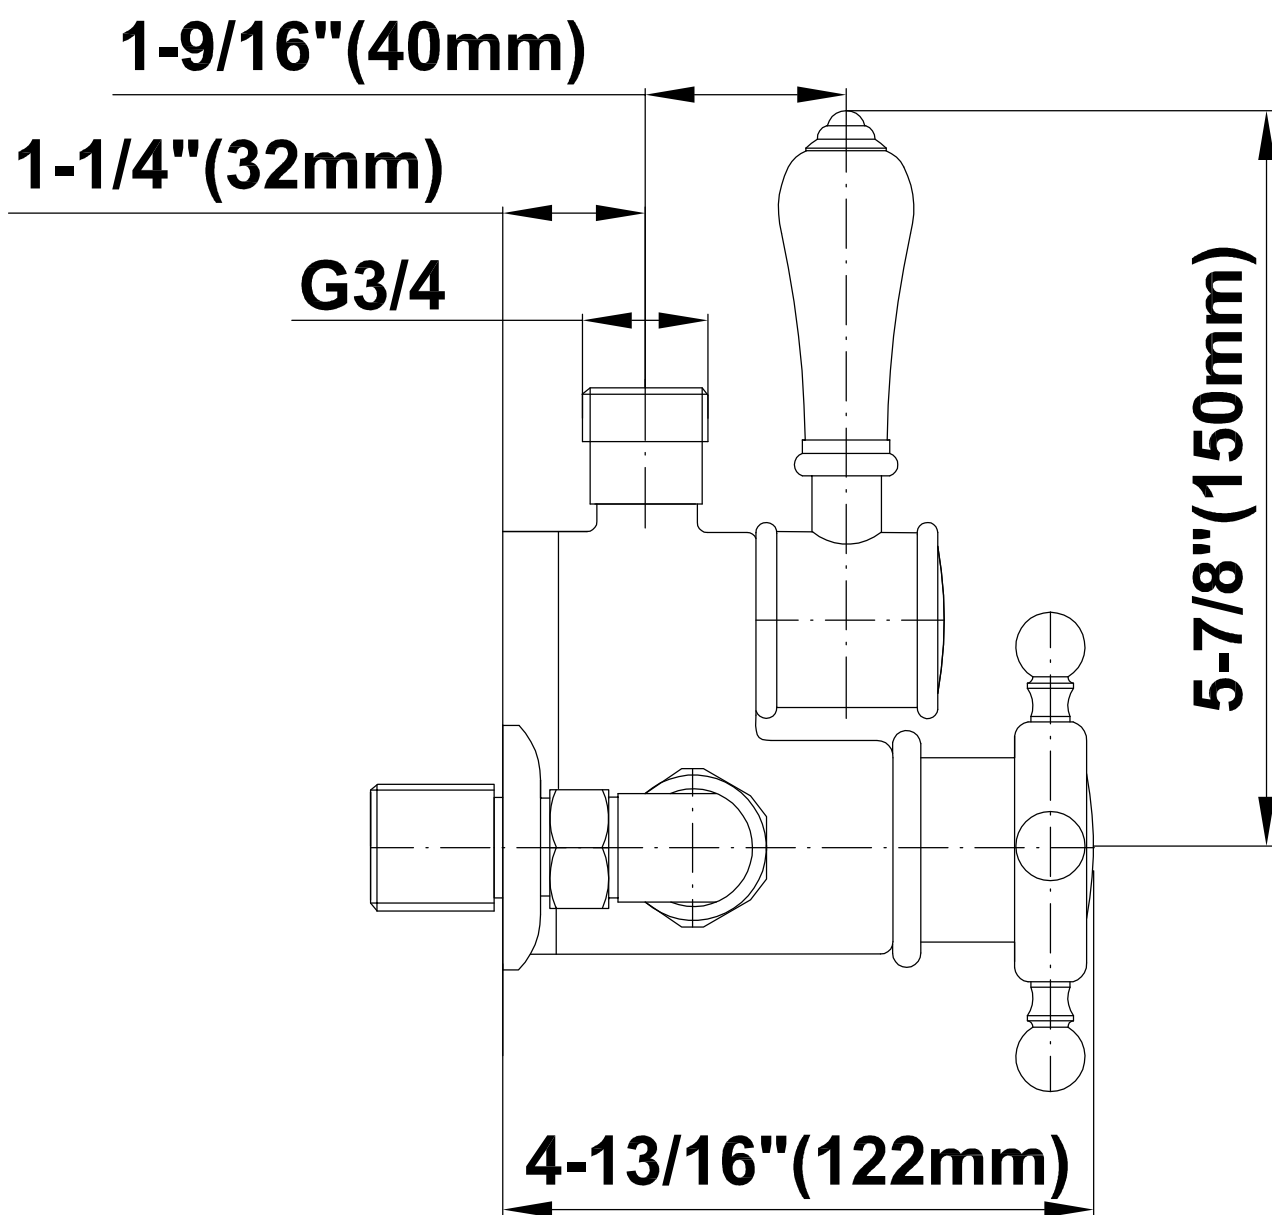

SHOWER  
Traditional Exposed Thermostatic  
Tub and Shower System - w/Metal  
Handshower Handle  
**CD2.12-C2S**

---

**GRAFF®**

**Information**

- Showerhead, 20" Shower Arm, Flange
- Includes Matching Handshower w/Metal Handle
- Includes 59" long shower hose
- Flow Rates: showerhead  $\leq 2.0$  max gpm, handshower  $\leq 1.5$  max gpm
- CALGreen

SHOWER  
Traditional 8" Showerhead  
**G-8410**

**GRAFF®**

### Information

- Sunflower shape
- 112 no-clog, easy-clean rubber spray nozzles
- Metal ball-joint allows for showerhead angle adjustment
- Showerhead flow rate  $\leq 1.8$  max gpm
- Recommend use with ceiling shower arm
- Recommended for use at no more than 10 degrees tilt
- CALGreen

## Exposed Thermostatic Valve

SHOWER  
Exposed Riser with Handshower  
**G-8934-C2S**

**GRAFF®**

**Information**

- Includes Matching Handshower w/Ceramic Handle
- Includes 59" long shower hose
- Optional Metal Handshower Handle - Use code CD2.12-\*\*\*-\*\*
- CALGreen