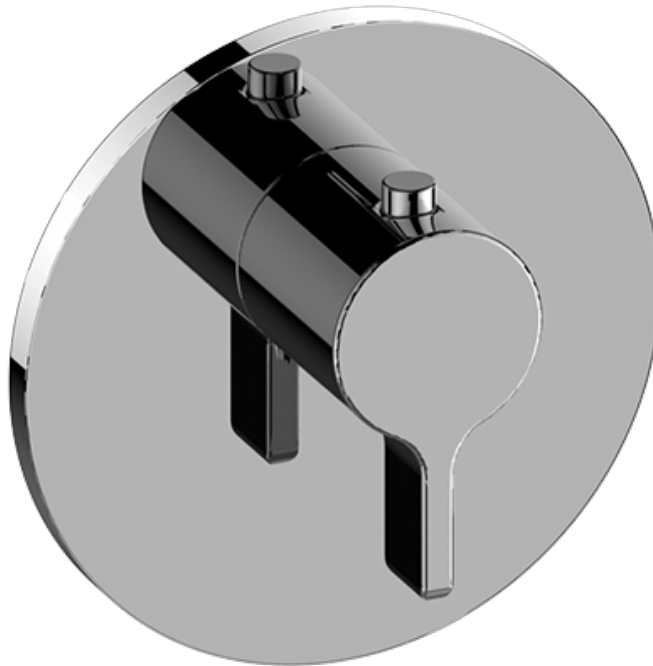

BATHROOM
M-Series Full Thermostatic
Shower System with Diverter
Valve
GL2.122SG-LM46E0

GRAFF®

Information

- 3/4" thermostatic valve and trim
- 8" rain showerhead with 12" wall-mounted shower arm
- Flush-mounted swivel body sprays (3 pieces)
- Handshower set w/wall bracket
- 3-way diverter valve
- Showerhead features no-clog, easy-clean spray nozzles
- Optional extension kit
- Flow rates: showerhead ≤ 1.8 max gpm, handshower ≤ 1.5 max gpm, body sprays ≤ 1.5 max gpm each

Finishes

G-8006

M-Series

3/4" Concealed Thermostatic Rough Valve

Product Features

- 12.9 gpm @ 60 psi
- 3/4" universal inlets
- Built-in service stops
- Stacking outlet feature
- Complete serviceability from front of all units
- Supplied with protective plastic cover
- CalGreen compliant dependent on functions

www.graff-faucets.com | phone: 800-954-4723

BATHROOM
Terra M-Series Thermostatic Valve
Trim with Handle
G-8037-LM46E-T

GRAFF®

Information

- Single metal handle
- Decorative trim plate
- Use with G-8006 thermostatic rough valve
- To complete package, you must order rough valve
- ADA

Finishes

G-8053

M-Series

3-Way Diverter Control Valve WITH Off Function (No Pass-Through)

Product Features

- 3/4" universal inlets/outlets with female threads
- Stacking inlet feature
- Supplied with protective plastic cover
- CalGreen compliant dependent on functions