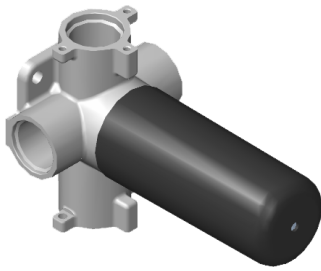

Finishes

G-8006

M-Series

3/4" Concealed Thermostatic Rough Valve

Product Features

- 12.9 gpm @ 60 psi
- 3/4" universal inlets
- Built-in service stops
- Stacking outlet feature
- Complete serviceability from front of all units
- Supplied with protective plastic cover
- CalGreen compliant dependent on functions

www.graff-faucets.com | phone: 800-954-4723

BATHROOM
Terra M-Series Thermostatic Valve
Trim with Handle
G-8037-LM46E-T

GRAFF®

Information

- Single metal handle
- Decorative trim plate
- Use with G-8006 thermostatic rough valve
- To complete package, you must order rough valve
- ADA

Finishes

BATHROOM
Three-Way Diverter Control Valve
WITH Off Function (No Pass-
Through)
G-8053

GRAFF®

Information

- ~11.4 gpm @ 60 psi
- 3/4" universal inlets/outlets with female threads
- Operates one function at a time
- Stacking inlet feature
- Supplied with protective plastic cover
- CALGreen compliant depending on functions

Finishes

G-8053

M-Series

3-Way Diverter Control Valve WITH Off Function (No Pass-Through)

Product Features

- 3/4" universal inlets/outlets with female threads
- Stacking inlet feature
- Supplied with protective plastic cover
- CalGreen compliant dependent on functions