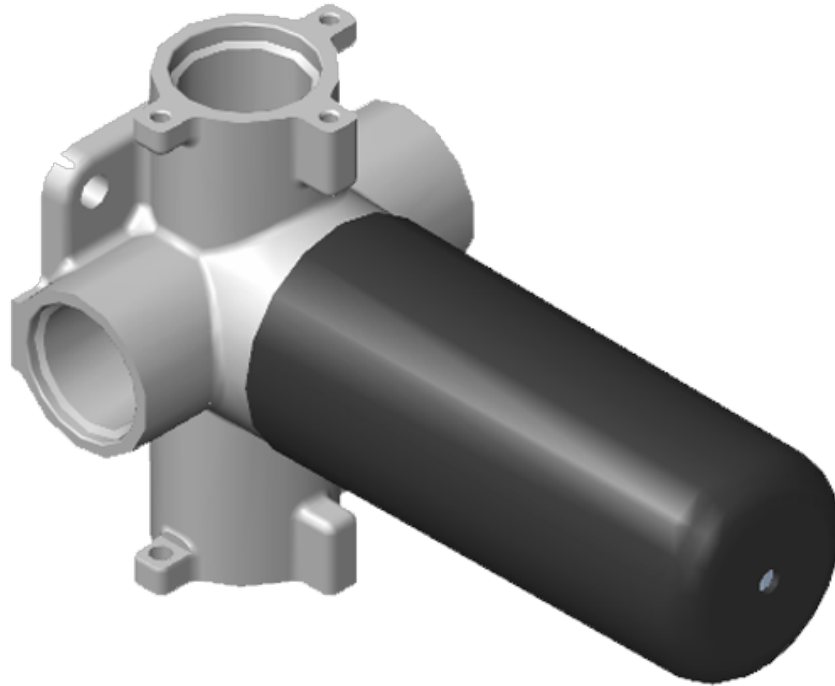

BATHROOM
Three-Way Diverter Control Valve
WITH Off Function (No Pass-
Through)
G-8053

GRAFF®