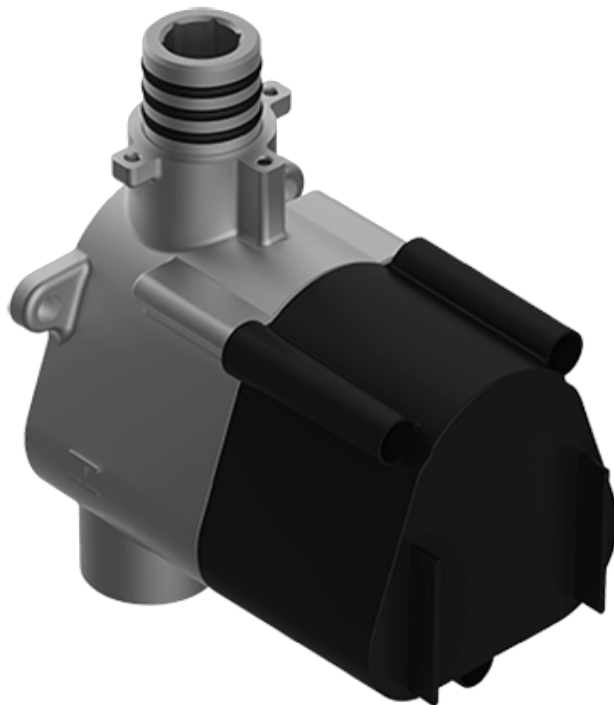

BATHROOM
M-Series Full Thermostatic
Shower System with Diverter
Valve
GL2.122SG-LM46E0

GRAFF®

Information

- 3/4" thermostatic valve and trim
- 8" rain showerhead with 12" wall-mounted shower arm
- Flush-mounted swivel body sprays (3 pieces)
- Handshower set w/wall bracket
- 3-way diverter valve
- Showerhead features no-clog, easy-clean spray nozzles
- Optional extension kit
- Flow rates: showerhead ≤ 1.8 max gpm, handshower ≤ 1.5 max gpm, body sprays ≤ 1.5 max gpm each

Information

- 12.9 gpm @ 60 psi
- 3/4" universal inlets
- Built-in service stops
- Stacking outlet feature
- Complete serviceability from front of all units
- Supplied with protective plastic cover
- CalGreen compliant dependent on functions

Finishes

G-8006

M-Series

3/4" Concealed Thermostatic Rough Valve

Product Features

- 12.9 gpm @ 60 psi
- 3/4" universal inlets
- Built-in service stops
- Stacking outlet feature
- Complete serviceability from front of all units
- Supplied with protective plastic cover
- CalGreen compliant dependent on functions

www.graff-faucets.com | phone: 800-954-4723

BATHROOM
Terra M-Series Thermostatic Valve
Trim with Handle
G-8037-LM46E-T

GRAFF®

Information

- Single metal handle
- Decorative trim plate
- Use with G-8006 thermostatic rough valve
- To complete package, you must order rough valve
- ADA