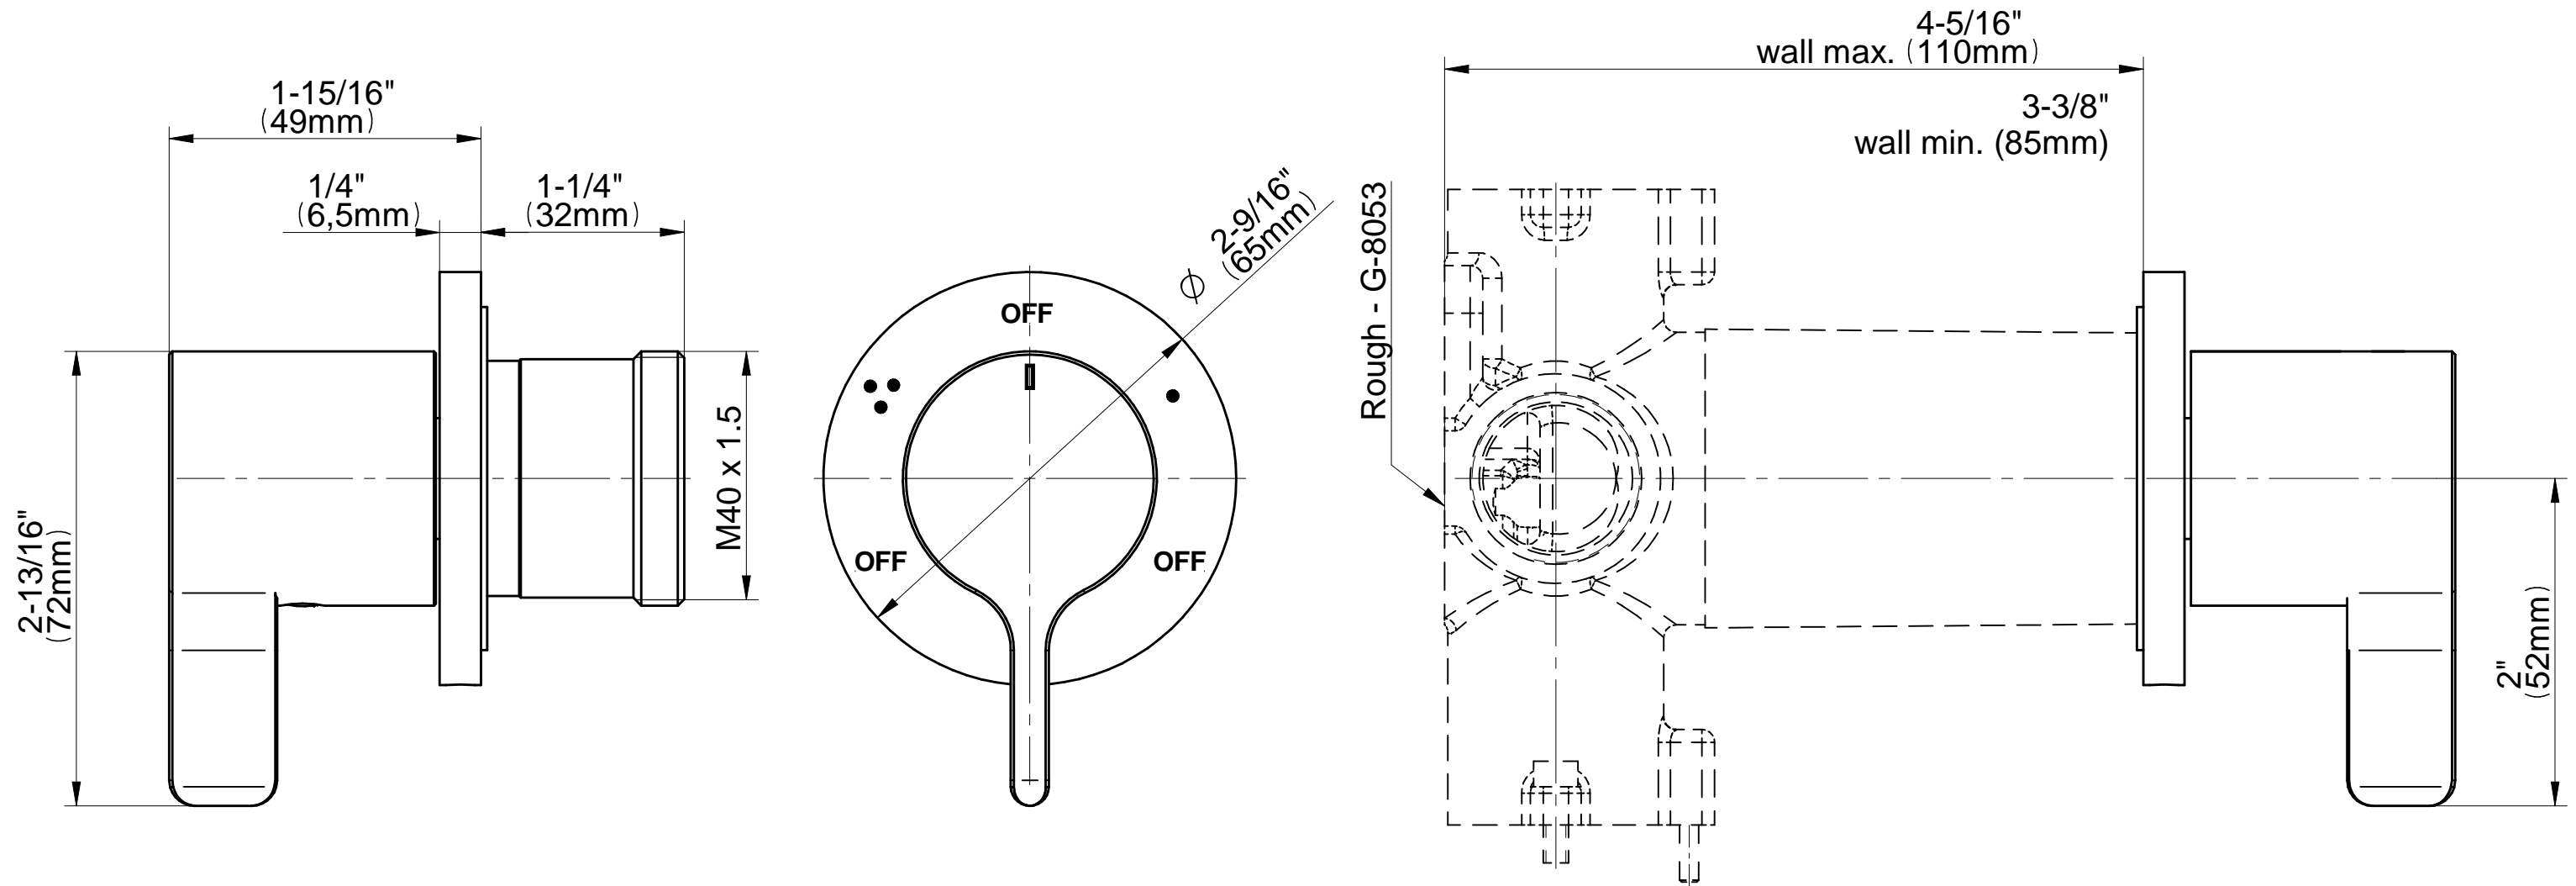

BATHROOM
M-Series Full Thermostatic
Shower System with Diverter
Valve
GL2.122SG-LM46E0

GRAFF®

Information

- 3/4" thermostatic valve and trim
- 8" rain showerhead with 12" wall-mounted shower arm
- Flush-mounted swivel body sprays (3 pieces)
- Handshower set w/wall bracket
- 3-way diverter valve
- Showerhead features no-clog, easy-clean spray nozzles
- Optional extension kit
- Flow rates: showerhead ≤ 1.8 max gpm, handshower ≤ 1.5 max gpm, body sprays ≤ 1.5 max gpm each

www.graff-faucets.com | phone: 800-954-4723

BATHROOM
Terra M-Series 3-Way Diverter
Valve Trim with Handle
G-8069-LM46E1-T

GRAFF[®]

Information

- Single metal handle
- Decorative trim plate
- Use with G-8053 3-way diverter control valve WITH off function (no pass-through)
- To complete package, you must order rough valve
- ADA

Finishes

G-8069-LM46E1

Terra Series

Information

- 1/4" thick
- 169 no-clog, easy-clean rubber spray nozzles
- Recommended use with ceiling shower arm
- Recommended for use at no more than 10 degrees tilt
- Showerhead flow rate ≤ 1.8 max gpm
- CALGreen