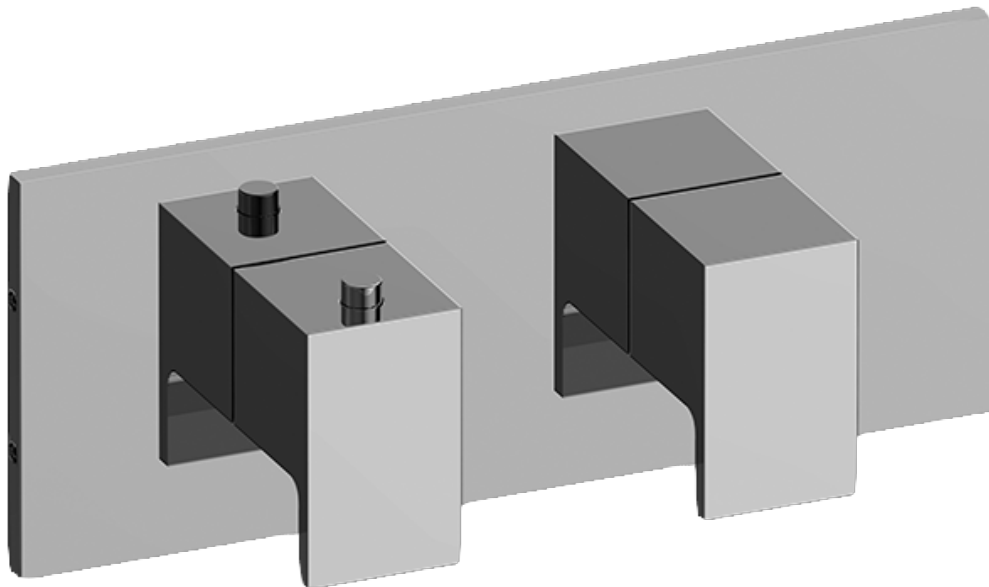

SHOWER
Solar M-Series Valve Horizontal
Trim with Two Handles
G-8048H-LM31E0-T

GRAFF®

Information

- Two metal handles, decorative trim plate
- Use with M-Series rough valves
- ADA

Finishes

24K Gold

24K Brushed
Gold