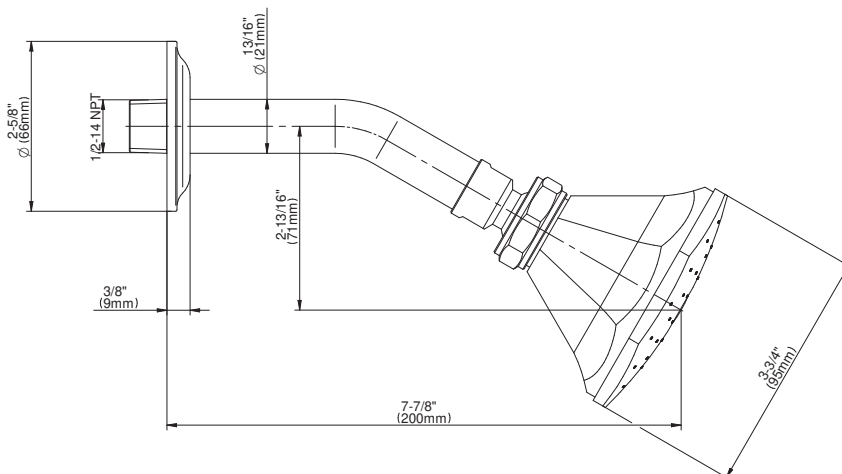

The measurements shown are for reference only. Products and specifications shown are subject to change without notice. Revised 1/2019

www.graff-designs.com | phone: 800-954-4723