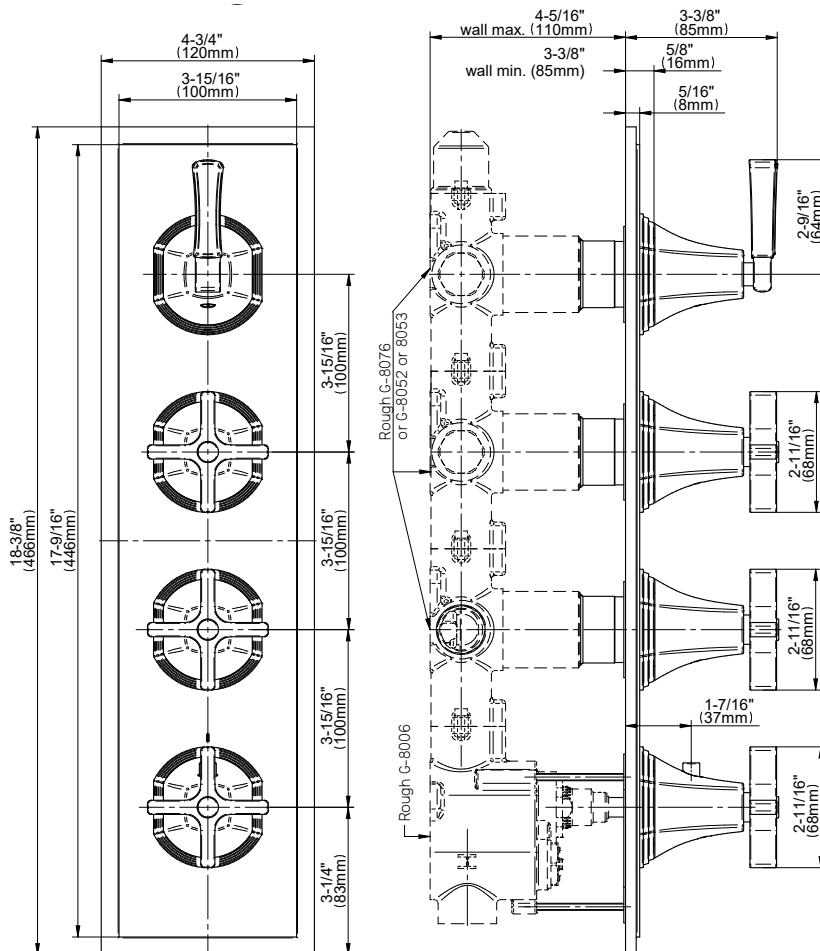

G-8079-3C1L-T

Finezza UNO Collection

Thermostatic 4-Hole Trim Plate and Handle

GRAFF®
CUTTING EDGE DESIGN

Product Features

- Four metal handles
- Decorative trim plate
- Use with G-8006 and G-8076 or G-8077 or G-8052 or G-8053 thermostatic rough valves
- To complete package, you must order rough valves

Available Finishes

- Polished Chrome
  G-8079-3C1L-PC-T
- Brushed Nickel
  G-8079-3C1L-BNi-T
- Polished Nickel
  G-8079-3C1L-PN-T
- Olive Bronze™
  G-8079-3C1L-OB-T

Warranty

- Limited lifetime warranty

For complete warranty information go to: www.graff-faucets.com/en/info/faqs

The measurements shown are for reference only. Products and specifications shown are subject to change without notice. Revised 5/2017

www.graff-faucets.com | phone: 800-954-4723