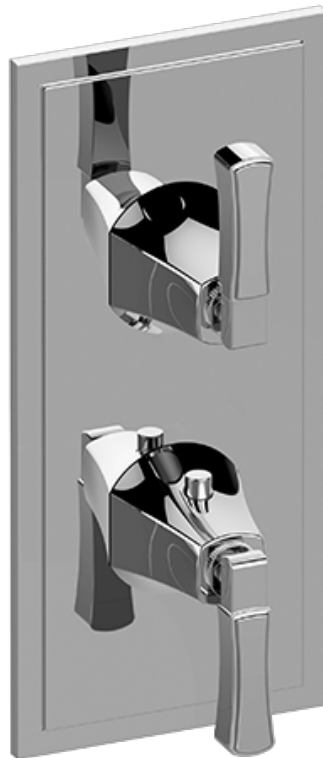

SHOWER
 Finezza DUE Thermostatic 2-Hole
 Trim Plate and Handle
G-8149-LM47E0-T

Information

- Two metal handles
- Decorative trim plate
- Use with G-8006 and G-8076 or G-8077 or G-8052 or G-8053 thermostatic rough valves
- To complete package, you must order rough valves
- ADA

Finishes

G-8149-LM47E0-T

Finezza DUE Collection

Thermostatic 2-Hole Trim Plate and Handle

GRAFF[®]
CUTTING EDGE DESIGN

Product Features

- Two metal handles
- Decorative trim plate
- Use with G-8006 and G-8076 or G-8077 or G-8052 or G-8053 thermostatic rough valves
- To complete package, you must order rough valves