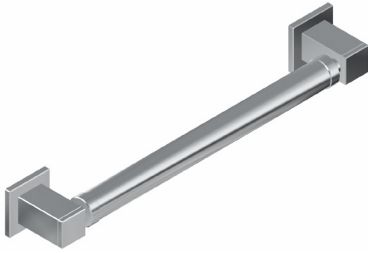

SHOWER
 Square 16" Grab Bar
G-9616

Information

- 16" center to center
- 1-1/2" distance from wall to bar
- 1-1/4" diameter
- Solid brass construction
- Mounting hardware included
- ADA compliant when installed properly
- Style options complement contemporary collections

Finishes

G-9616

Incanto Collection
16" Square Grab Bar

Product Features

- 16" center to center
- 1-1/2" distance from wall to bar
- 1-1/4" diameter
- Solid brass construction
- Mounting hardware included
- ADA compliant when installed per ADA guidelines
- Style complements contemporary collections