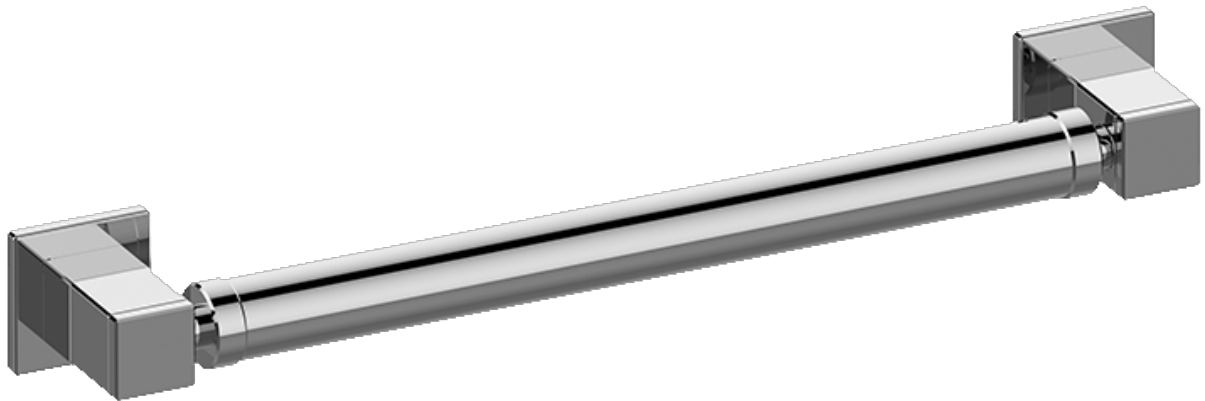

SHOWER
 Square 16" Grab Bar
G-9616

Information

- 16" center to center
- 1-1/2" distance from wall to bar
- 1-1/4" diameter
- Solid brass construction
- Mounting hardware included
- ADA compliant when installed properly
- Style options complement contemporary collections

Finishes

G-9616

Incanto Collection
16" Square Grab Bar

Product Features

- 16" center to center
- 1-1/2" distance from wall to bar
- 1-1/4" diameter
- Solid brass construction
- Mounting hardware included
- ADA compliant when installed per ADA guidelines
- Style complements contemporary collections