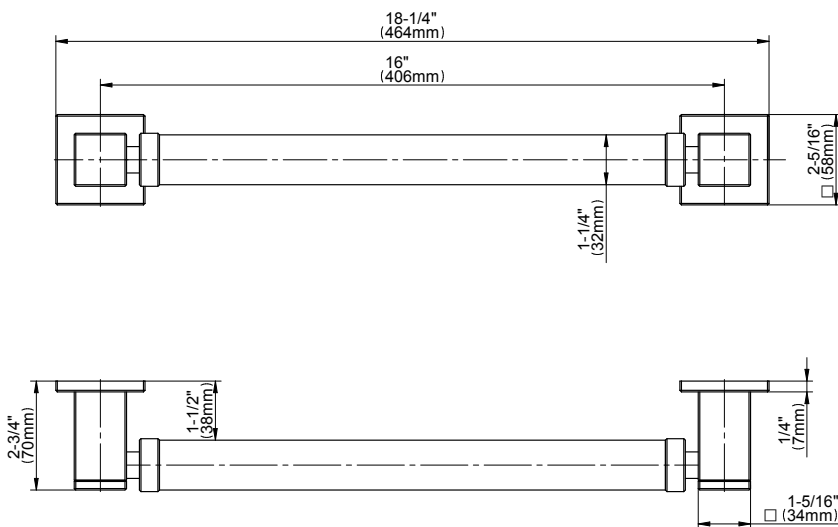

SHOWER
 Square 16" Grab Bar
G-9616

Information

- 16" center to center
- 1-1/2" distance from wall to bar
- 1-1/4" diameter
- Solid brass construction
- Mounting hardware included
- ADA compliant when installed properly
- Style options complement contemporary collections

Finishes

G-9616

Incanto Collection
16" Square Grab Bar

Product Features

- 16" center to center
- 1-1/2" distance from wall to bar
- 1-1/4" diameter
- Solid brass construction
- Mounting hardware included
- ADA compliant when installed per ADA guidelines
- Style complements contemporary collections

The measurements shown are for reference only. Products and specifications shown are subject to change without notice. Revised 5/2018

www.graff-designs.com | phone: 800-954-4723