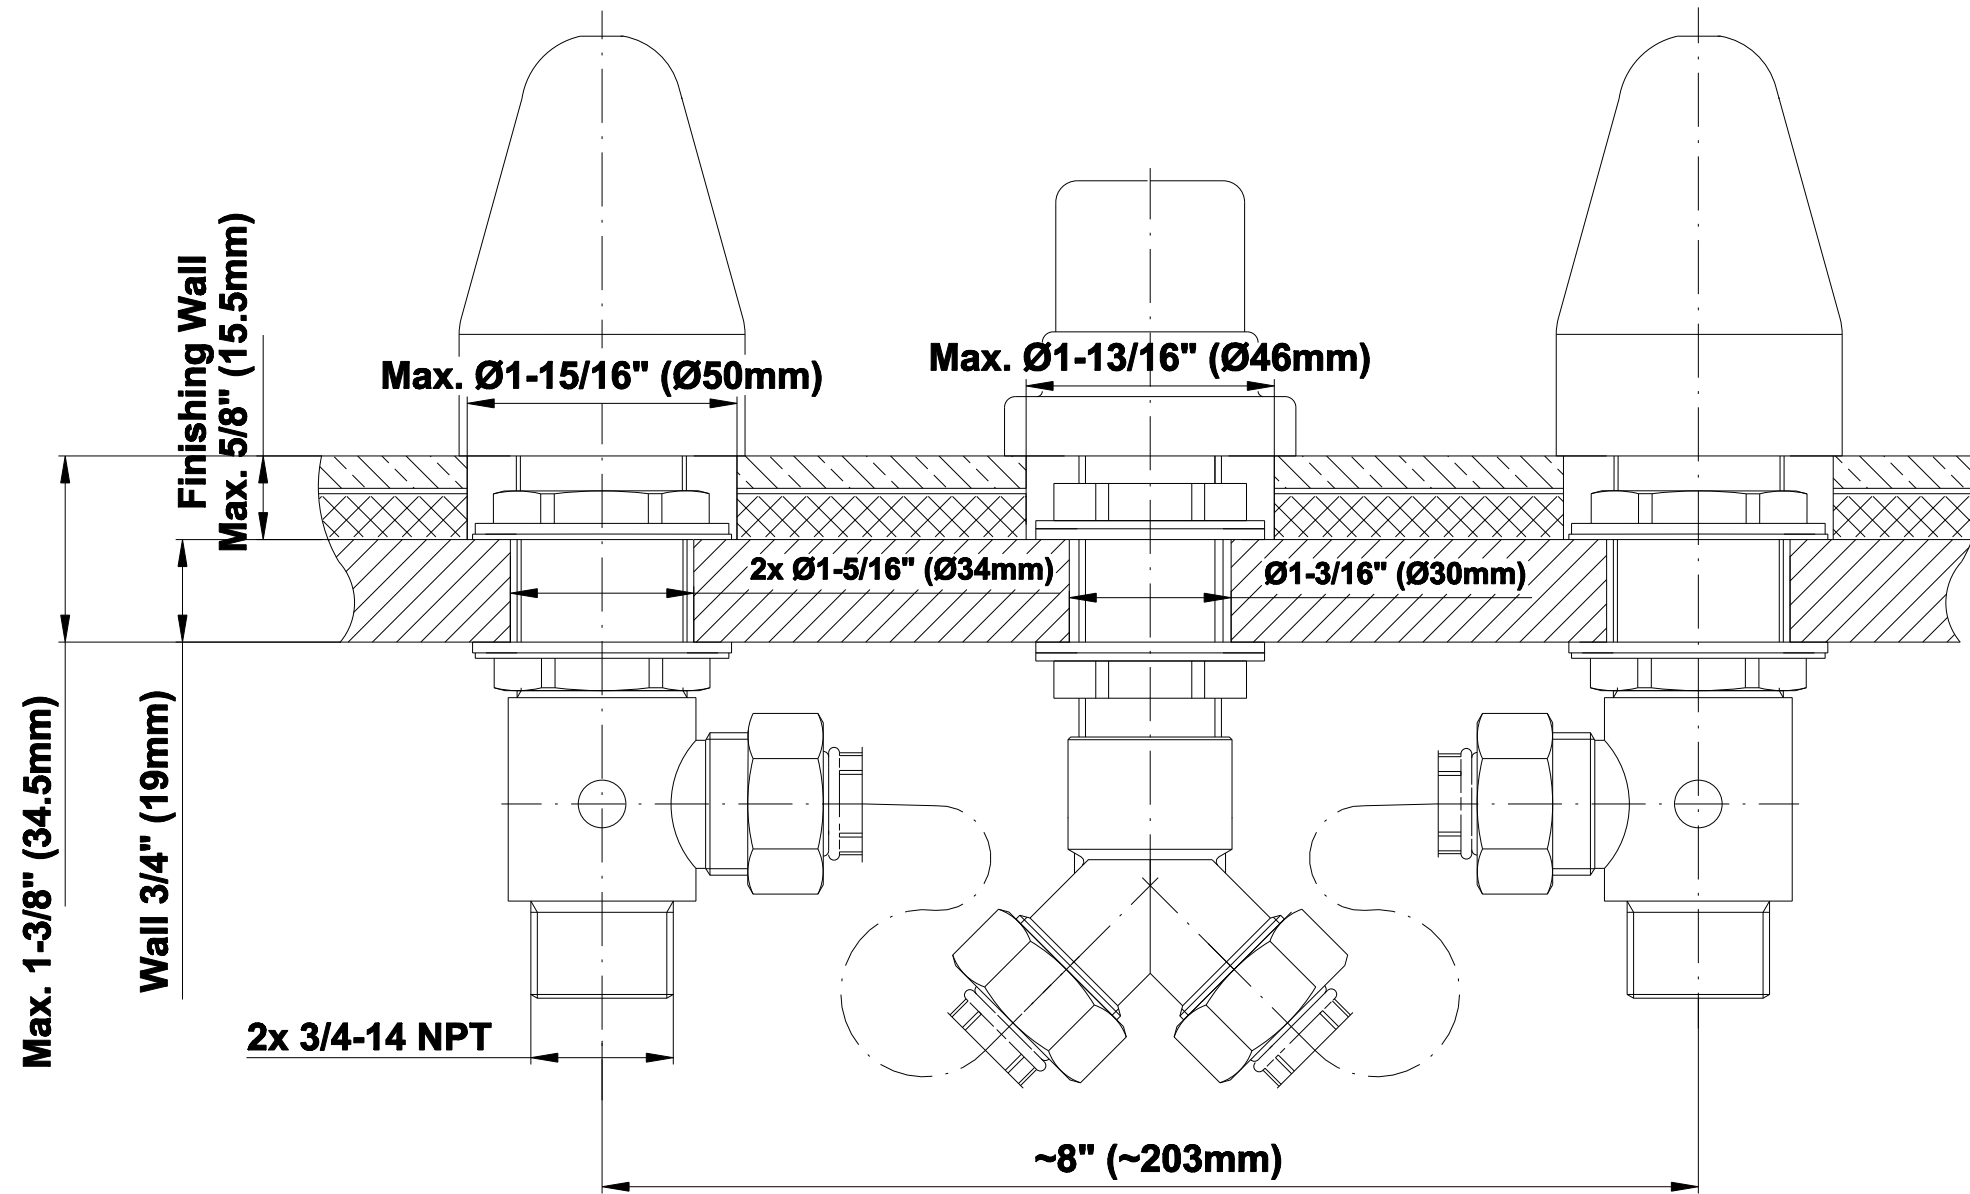

Valve Rough G-1035