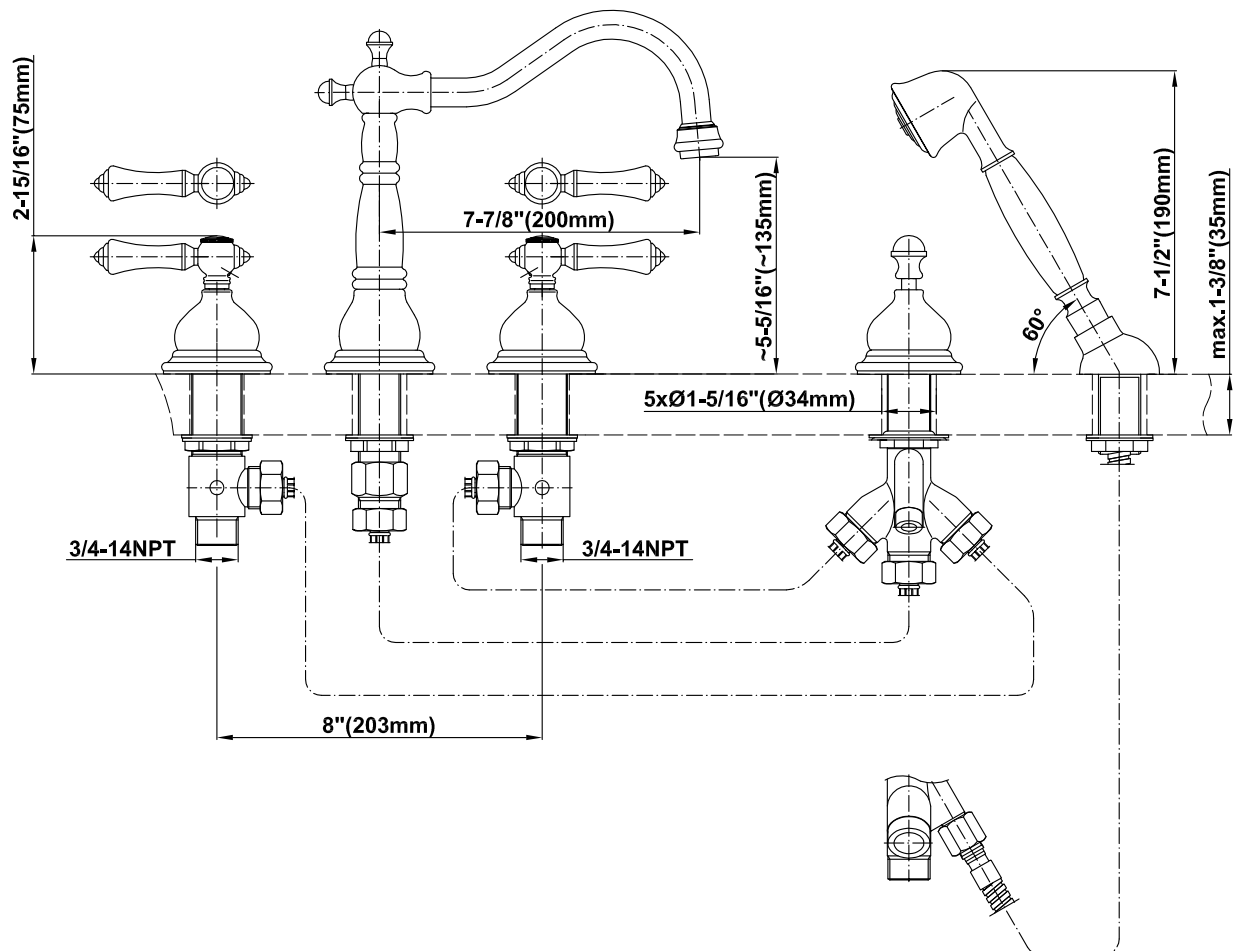

The measurements shown are for reference only. Products and specifications shown are subject to change without notice. Revised 07/2012.

www.graff-faucets.com | phone: 800-959-4723