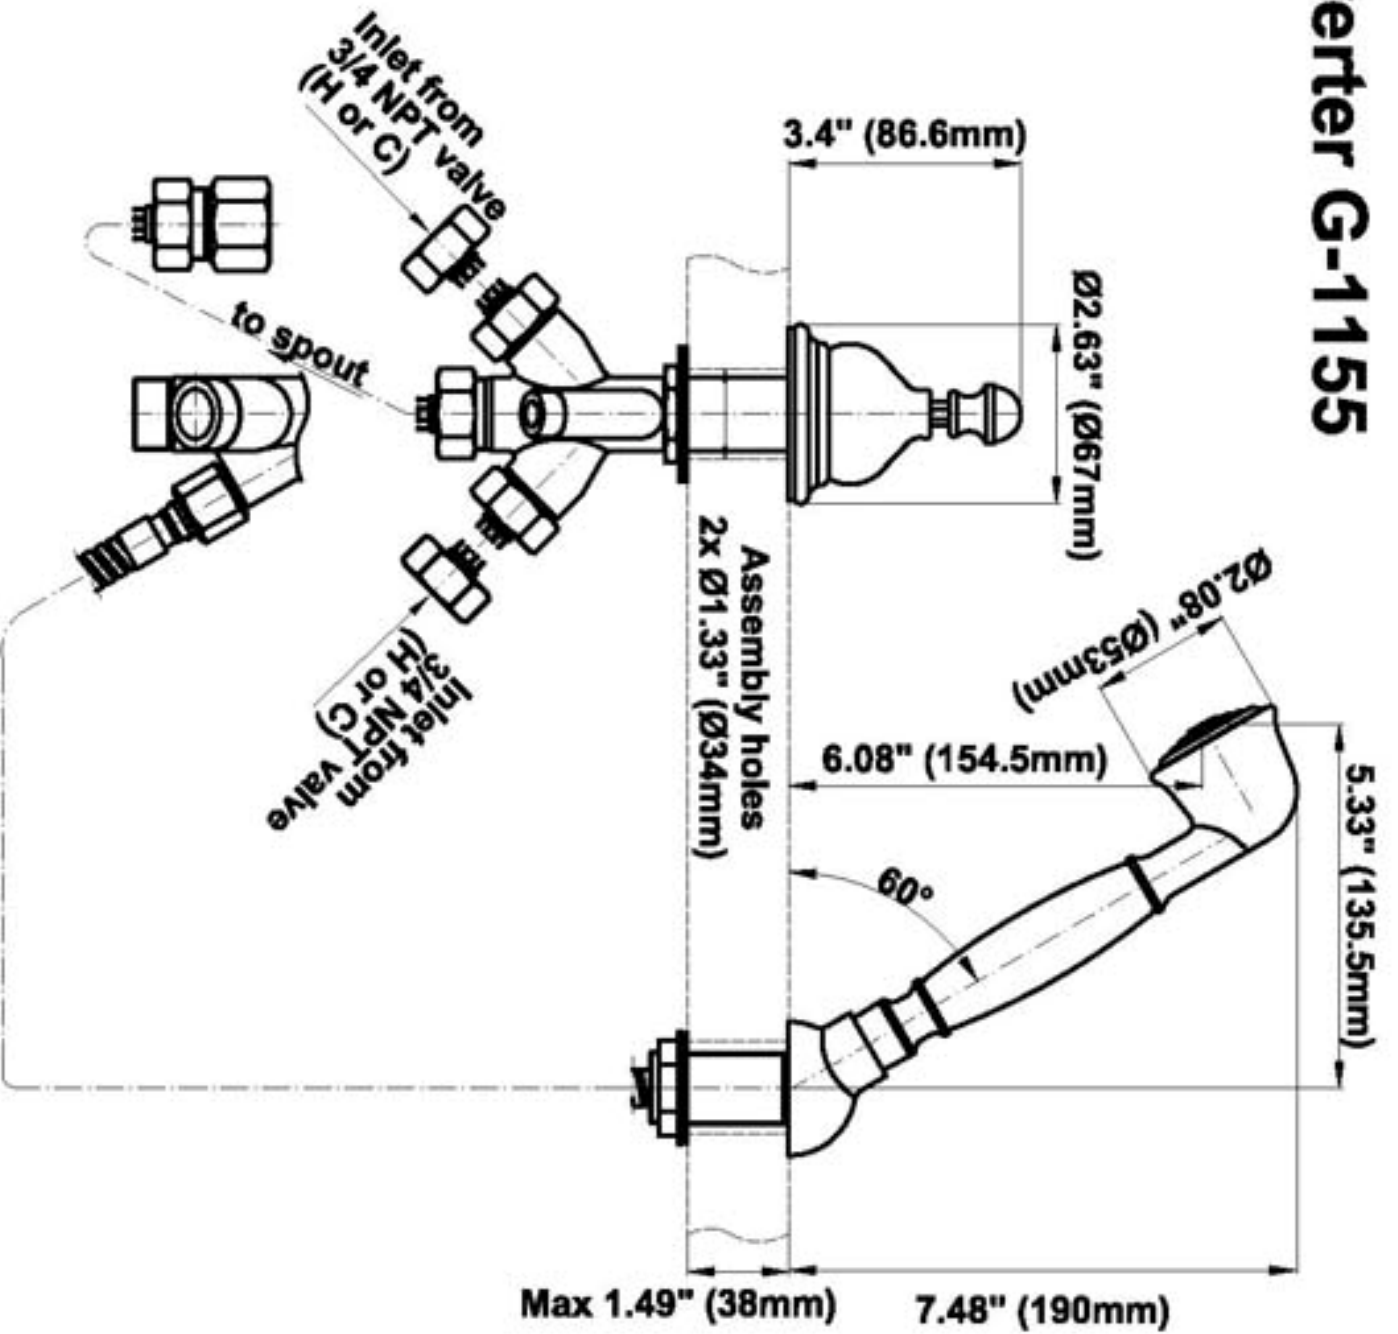

## Product Features

- 1-1/3" hole cutout (x5)
- Aerated flow rate ~ 7 gpm @ 45 psi
- Deck-mounted handshower and diverter set included

# Rough diverter G-1055

BATHROOM  
Canterbury Deck-Mounted  
Handshower & Diverter Set  
**G-1155**

**GRAFF®**

**Information**

- 1 1/3" hole cutout (x2)
- Option for G-2550-\*\*\* Roman Tub Set
- Handshower hose included

# Atlantis diverter G-1155

## Information

- 1 1/3" hole cutout (x3)
- Matching deck-mounted handshower & diverter set available
- ADA