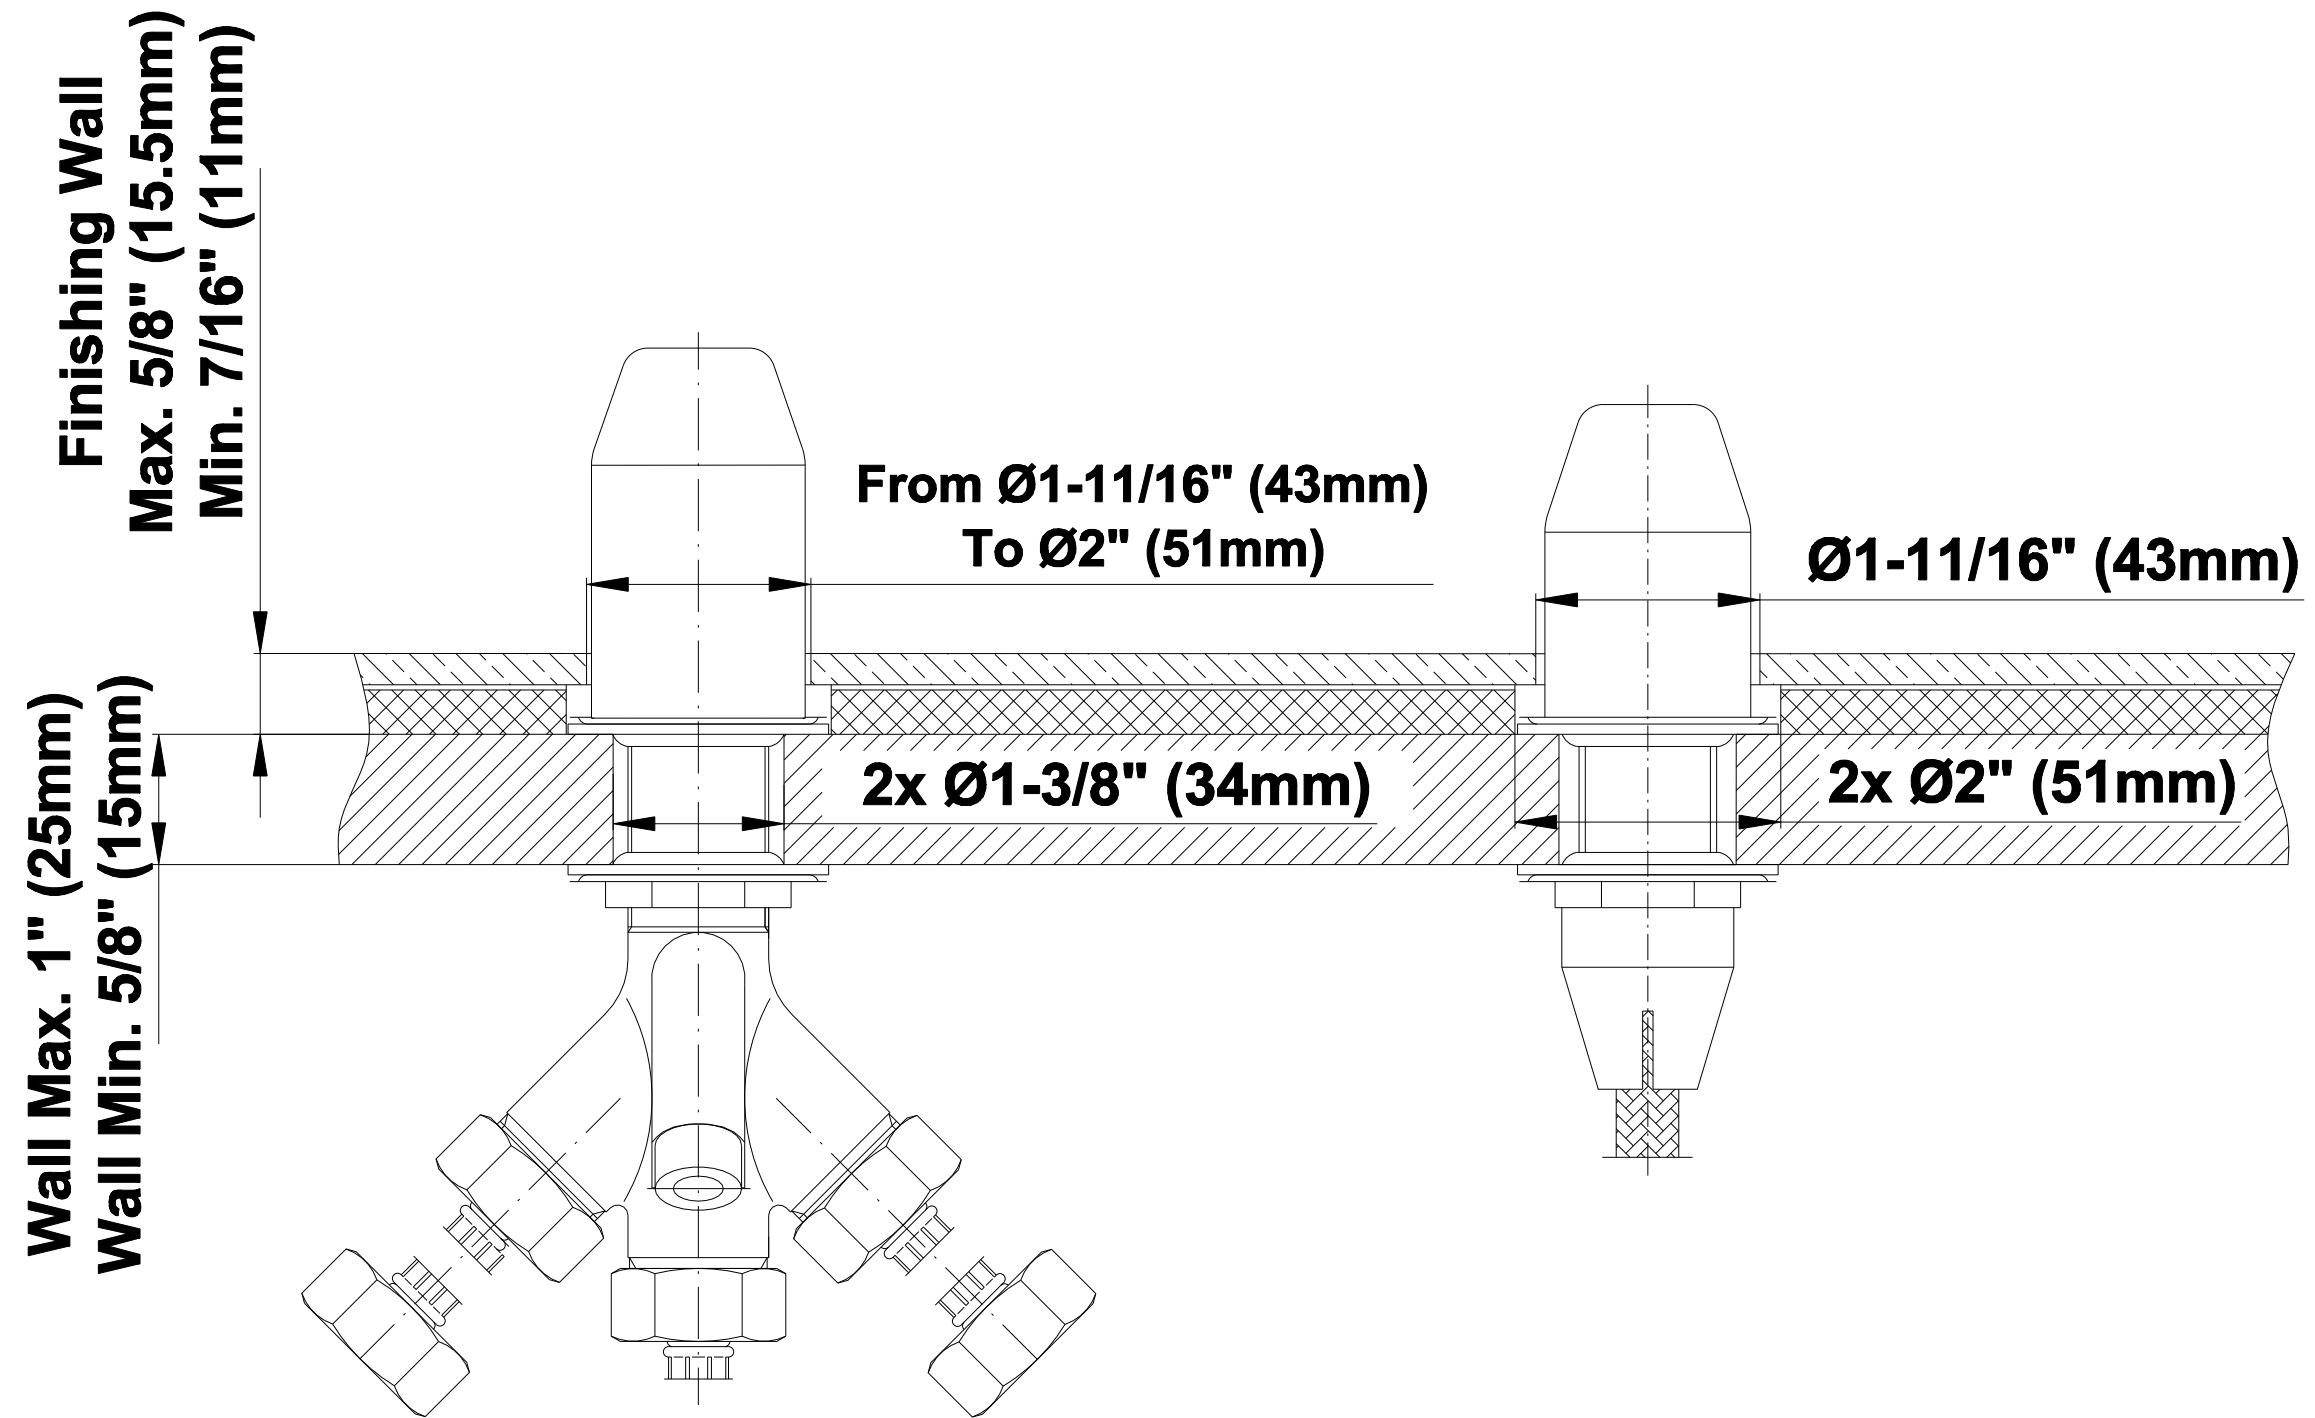

Rough diverter G-1055