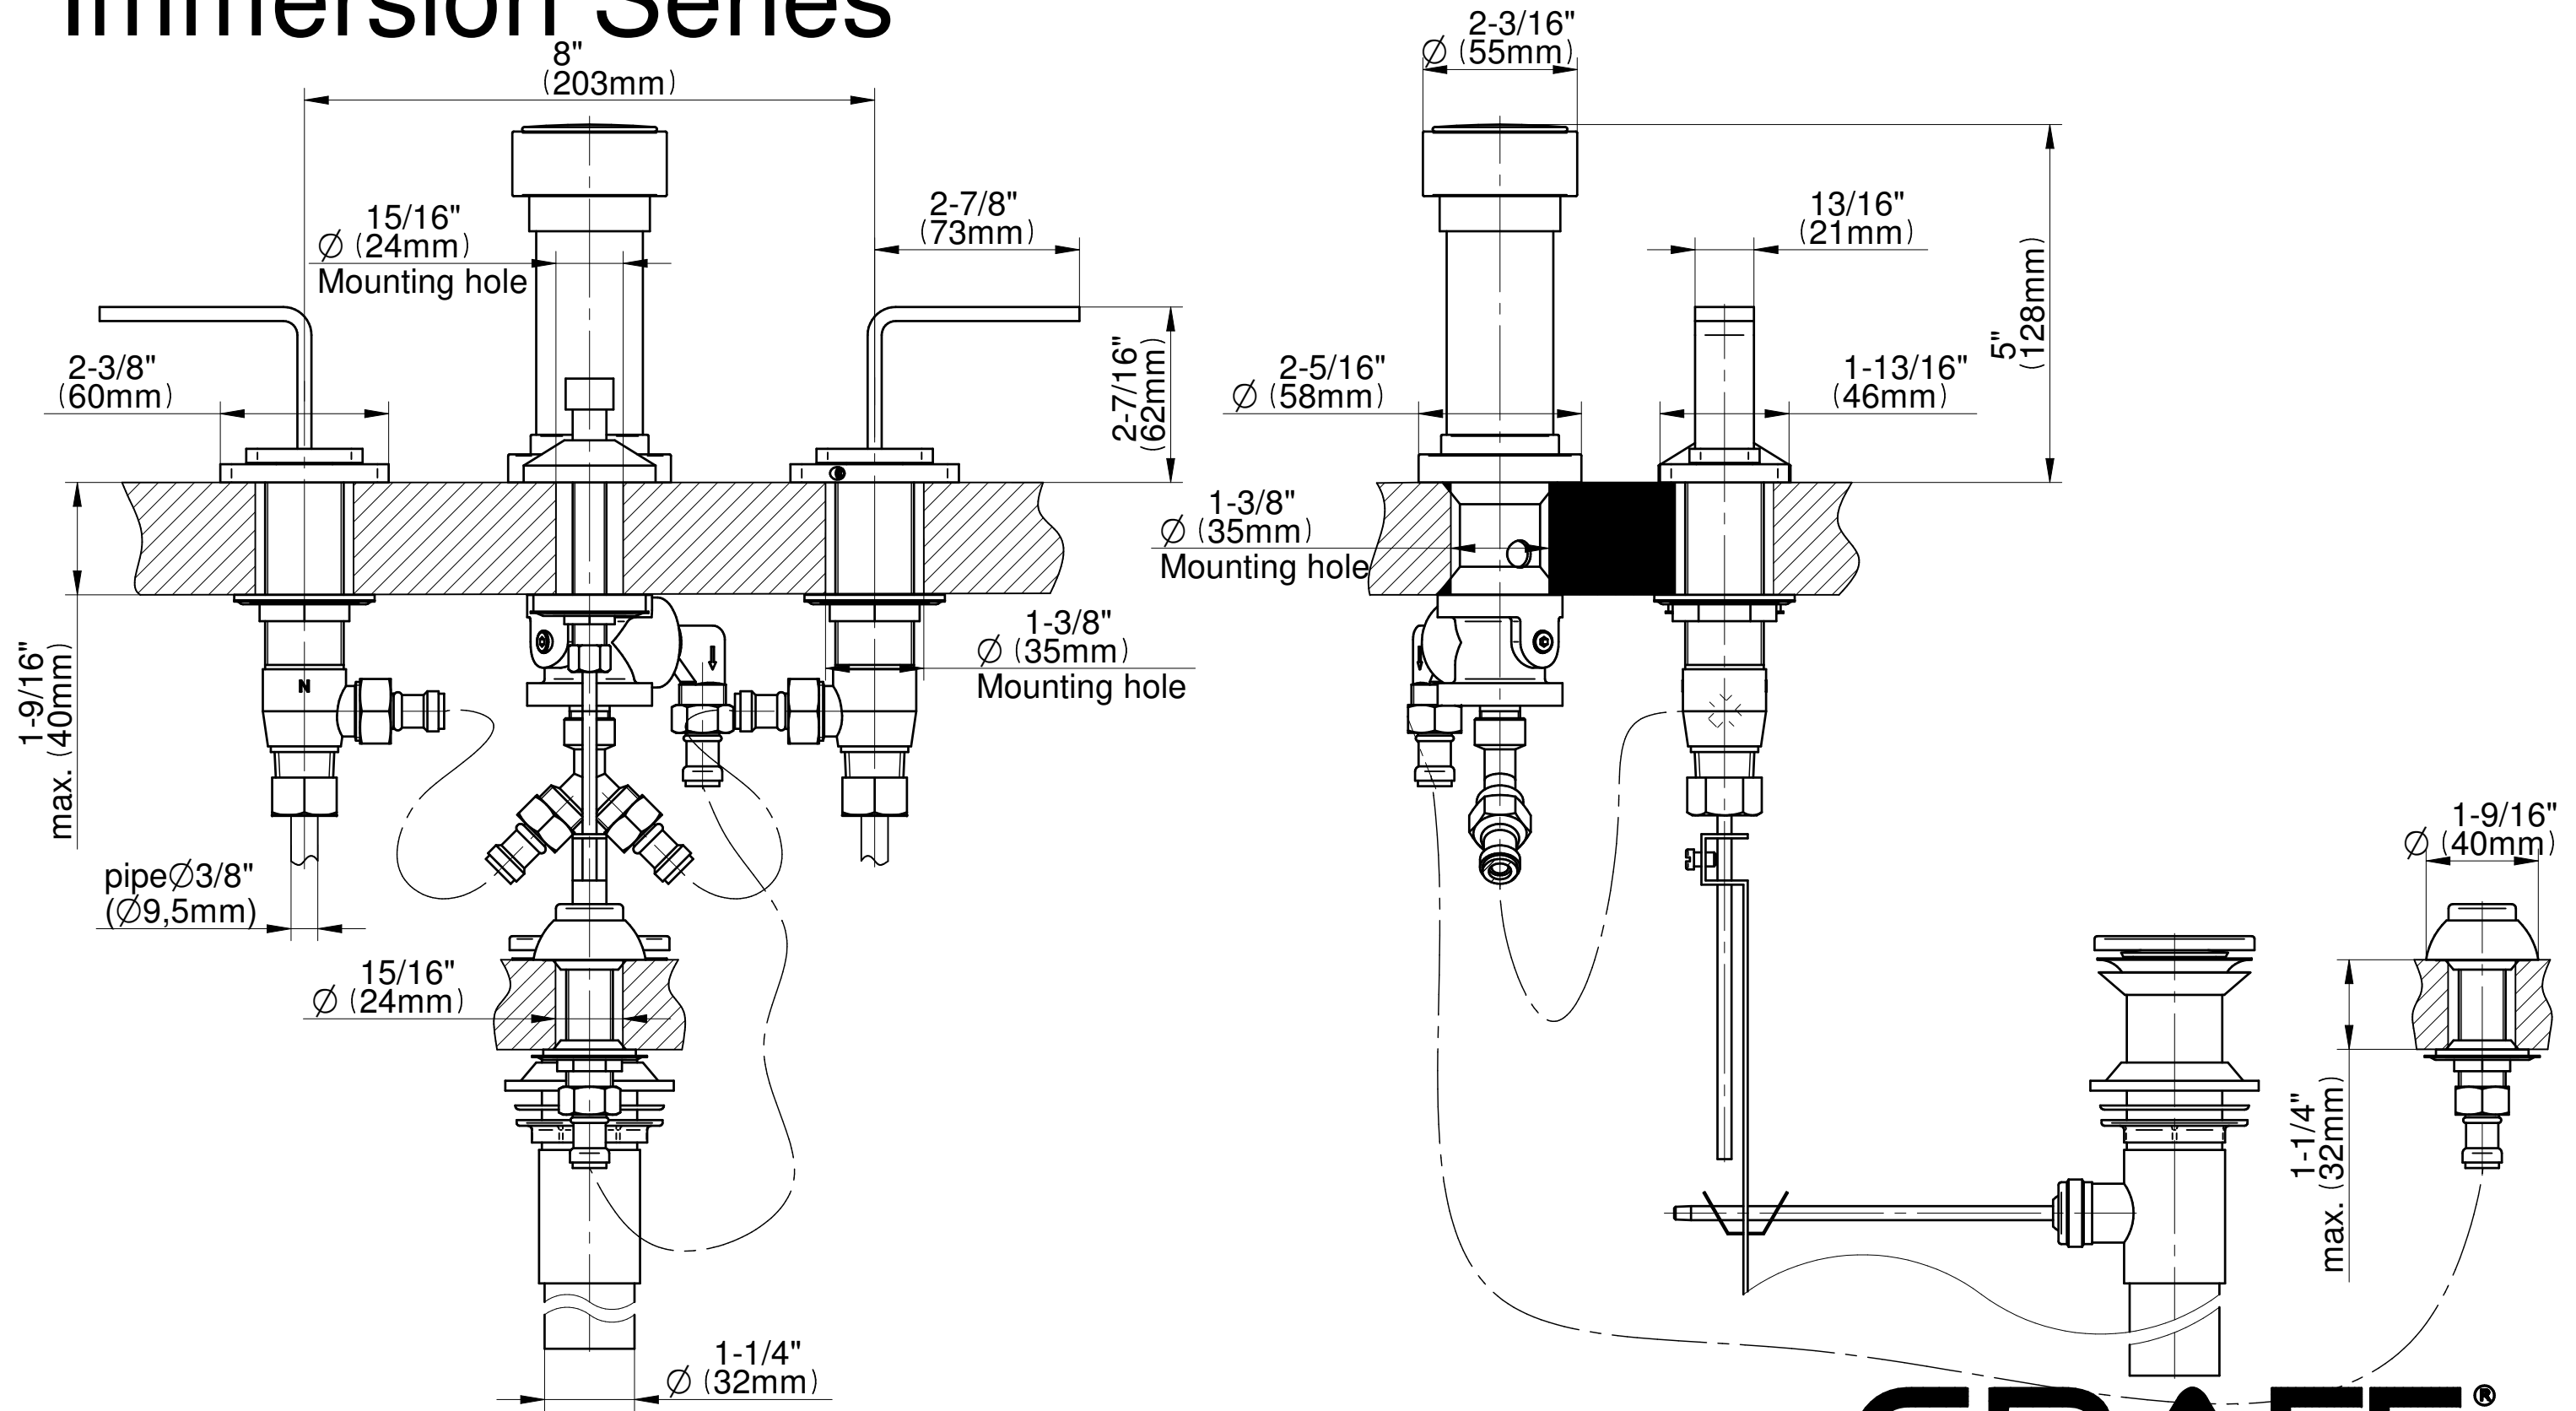

BATHROOM
Immersion Bidet Set
G-2360-LM40

GRAFF®

Information

- 4-hole installation
- Vertical spray with vacuum breaker
- Includes manual pop-up drain assembly with overflow
- ADA

Finishes

24K Gold

24K Brushed
Gold

GRAFF[®]
CUTTING EDGE DESIGN