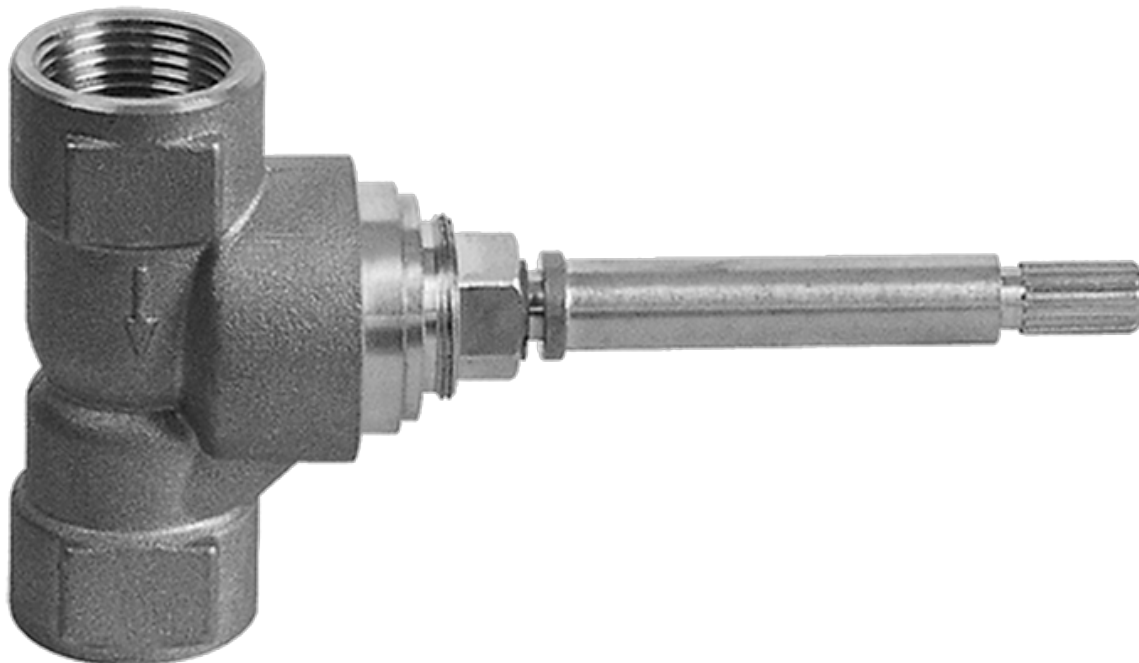

## Information

- 18.4 gpm @ 60 psi
- 3/4" universal inlets/outlets with female threads
- Built-in service stops
- Complete serviceability from front of all units
- Supplied with protective plastic cover
- Thermostatic valve uses a paraffin wax cartridge

## Finishes

Polished  
Chrome

Steelnox®  
(Satin Nickel)

SHOWER  
Solar/Structure SOLID Trim Plate  
w/Handle  
**G-8041-LM31S-T**

---

**GRAFF®**

### Information

- Single metal handle
- Decorative trim plate
- Use with G-8000 or G-8005 thermostatic rough valve
- To complete package, you must order rough valve
- ADA

## Information

- 3/4" universal inlets/outlets with female threads
- Supplied with protective plastic cover