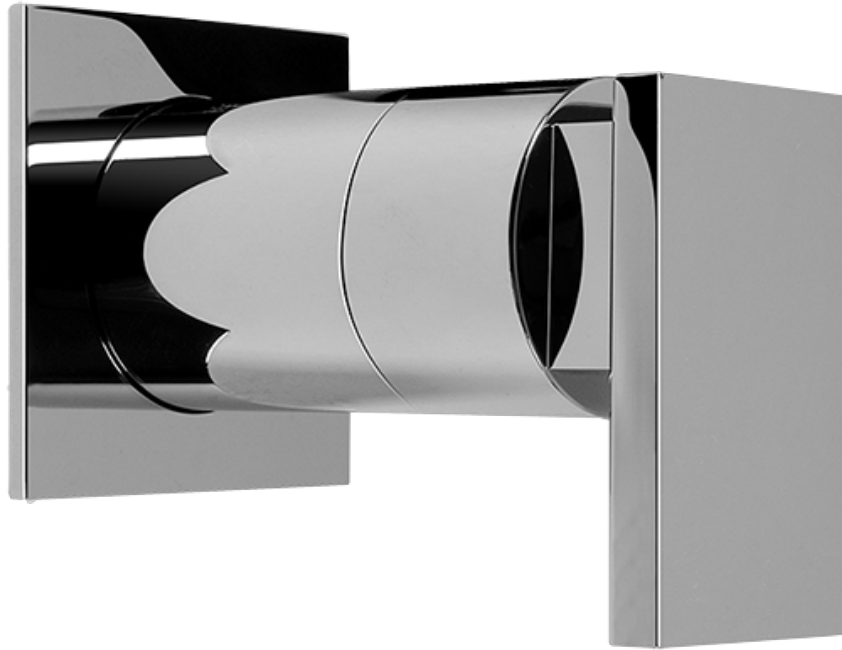

SHOWER  
Luna Thermostatic Shower Set  
(Rough & Trim)  
**GF4.000A-LM31S**

---

**GRAFF**<sup>®</sup>

**Information**

- Thermostatic Shower Spout Flow Rate 2.1 gpm @ 60 psi

SHOWER  
Rough  
**G-8005**

**GRAFF®**

## Finishes

Polished  
Chrome

Steelnox®  
(Satin Nickel)

SHOWER  
Solar/Structure SOLID Trim Plate  
w/Handle  
**G-8041-LM31S-T**

---

**GRAFF®**

## Finishes

Polished  
Chrome

Steelnix®  
(Satin Nickel)

SHOWER  
Solar SOLID Trim Plate w/Handle  
**G-8095-LM31S-T**

---

**GRAFF®**

### Information

- Single metal handle
- Decorative trim plate
- Use with G-8070 or G-8075 thermostatic stop/volume control rough valve
- To complete package, you must order rough valve
- ADA