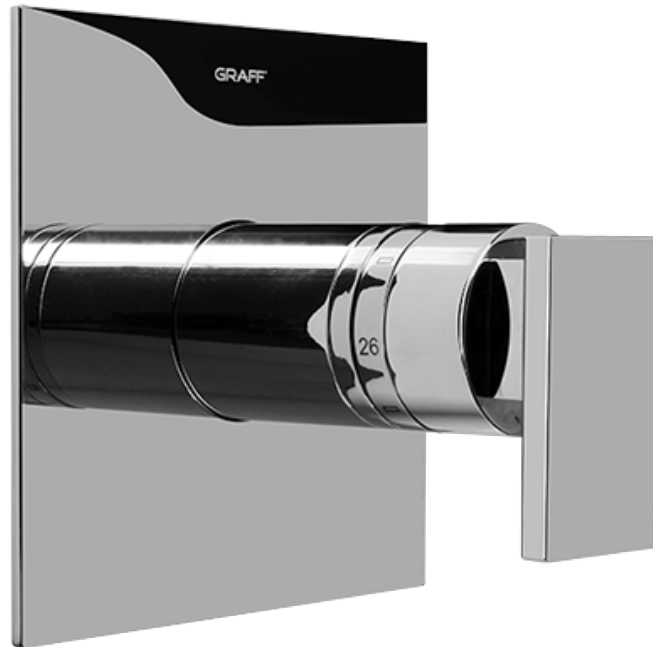

SHOWER  
Luna Thermostatic Shower Set  
(Rough & Trim)  
**GF4.000A-LM31S**

---

**GRAFF**<sup>®</sup>

**Information**

- Thermostatic Shower Spout Flow Rate 2.1 gpm @ 60 psi

SHOWER  
Rough  
**G-8005**

**GRAFF®**

## Information

- 18.4 gpm @ 60 psi
- 3/4" universal inlets/outlets with female threads
- Built-in service stops
- Complete serviceability from front of all units
- Supplied with protective plastic cover
- Thermostatic valve uses a paraffin wax cartridge

## Finishes

Polished  
Chrome

Steelnox®  
(Satin Nickel)

SHOWER  
Solar/Structure SOLID Trim Plate  
w/Handle  
**G-8041-LM31S-T**

---

**GRAFF®**

### Information

- Single metal handle
- Decorative trim plate
- Use with G-8000 or G-8005 thermostatic rough valve
- To complete package, you must order rough valve
- ADA