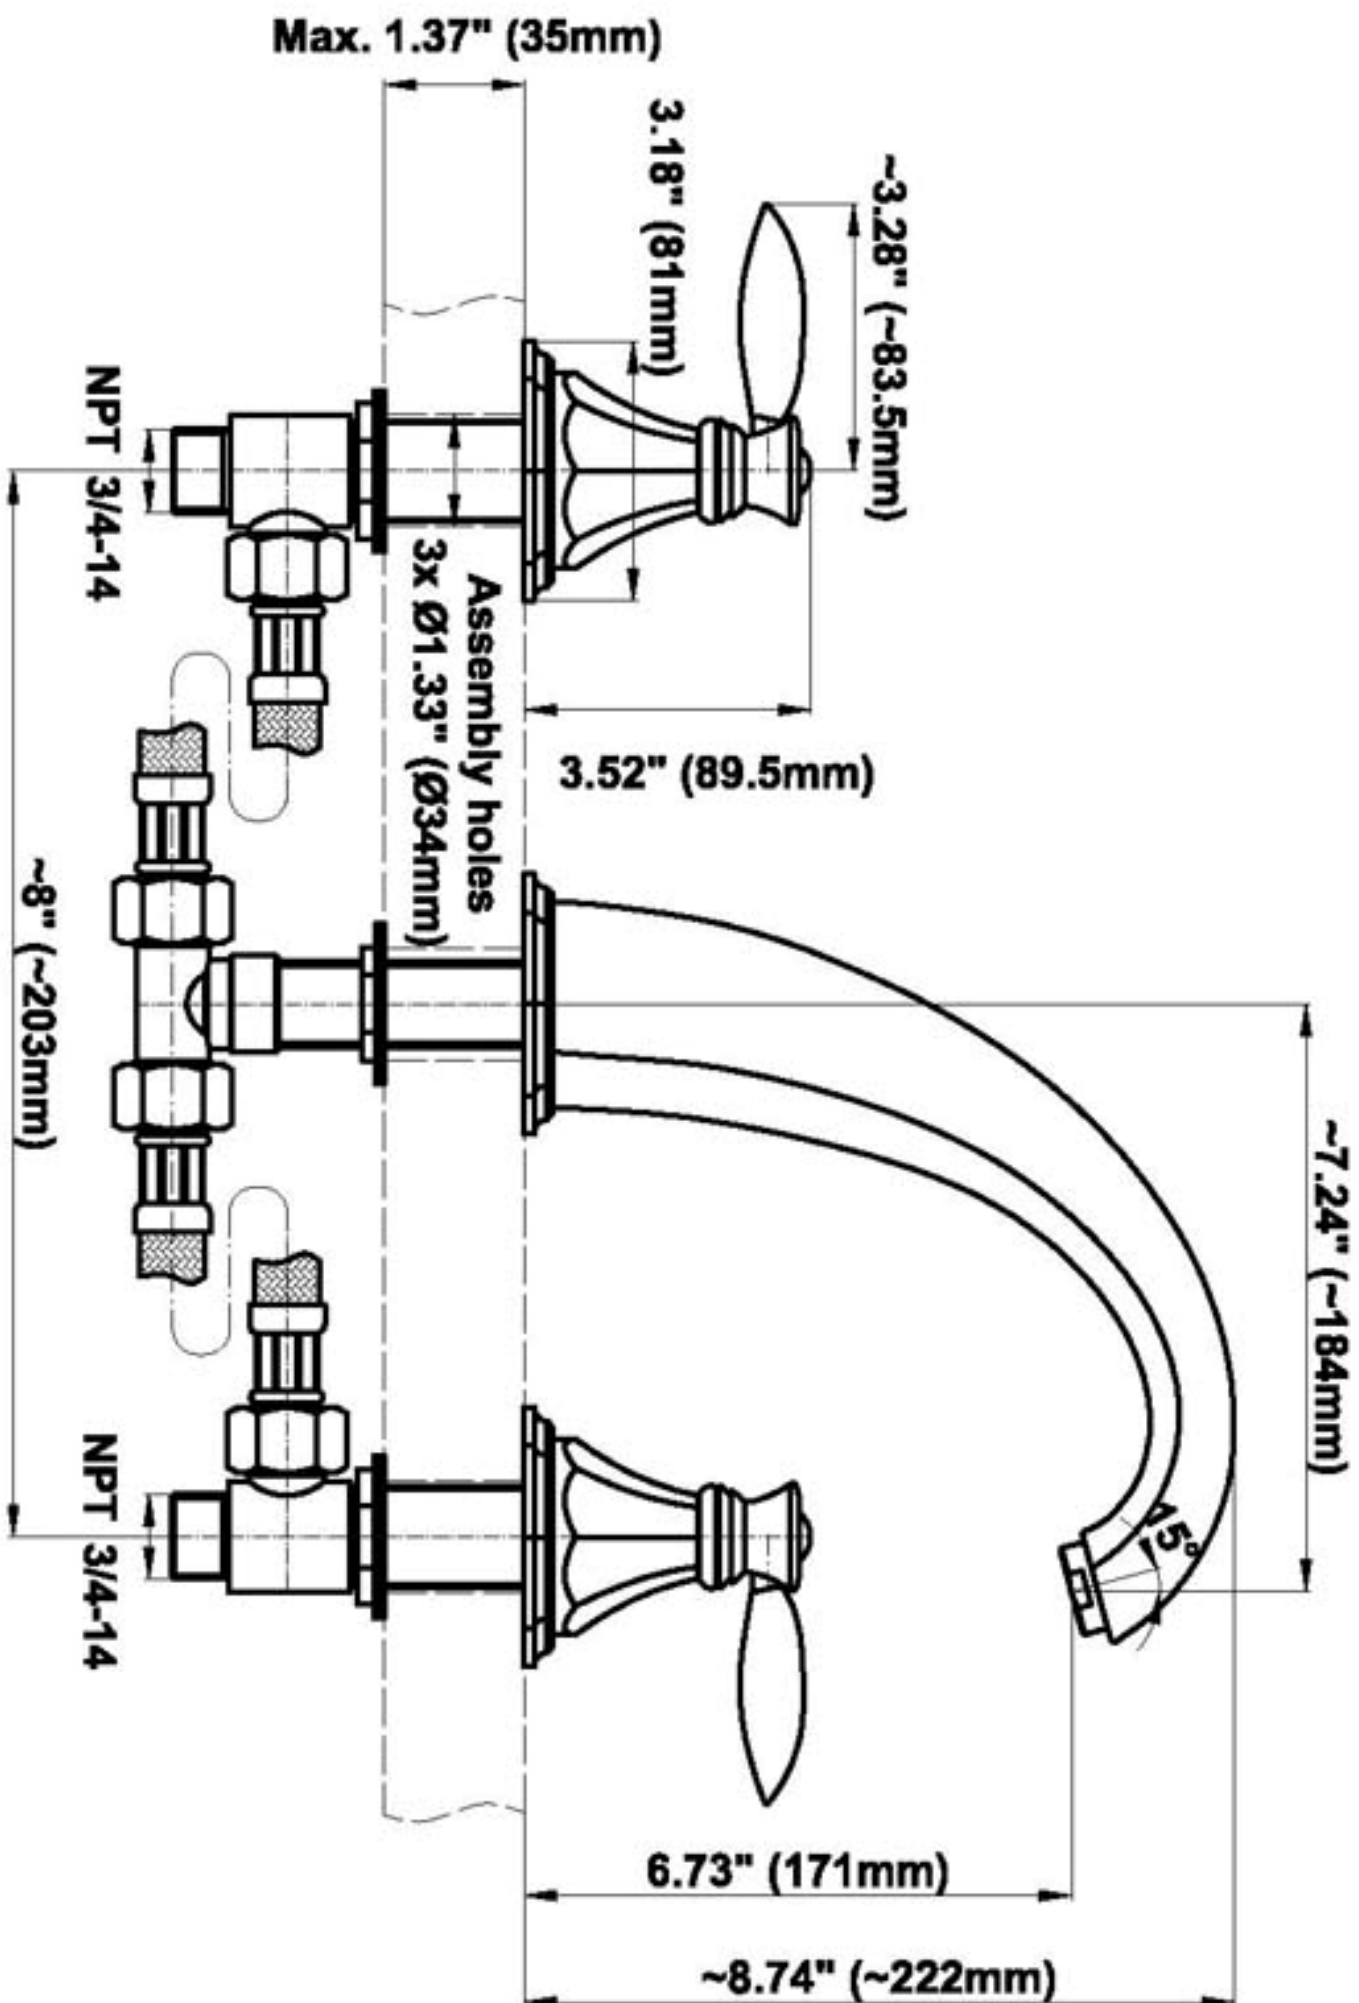

### **Information**

- 1 1/3" hole cutout (x5)
- Aerated Flow Rate ~7 gpm @45 psi
- Handshower flow rate  $\leq 1.5$  max gpm
- Deck-mounted handshower and diverter set included
- Optional in-line pressure balancing valve
- ADA

## Information

- 3/4" male NPT inlets
- Quick connect tub spout

## Information

- Aerated flow rate 13 gpm @ 45 psi
- Matching deck-mounted handshower & diverter set available
- ADA

# Topaz G-1950 LM-14B

BATHROOM  
Topaz Deck-Mounted Handshower  
& Diverter Set  
**G-1955**

---

**GRAFF®**

**Information**

- Matches G-1950-LM14B Roman Tub Set
- Handshower hose included

**Finishes**

24K Gold