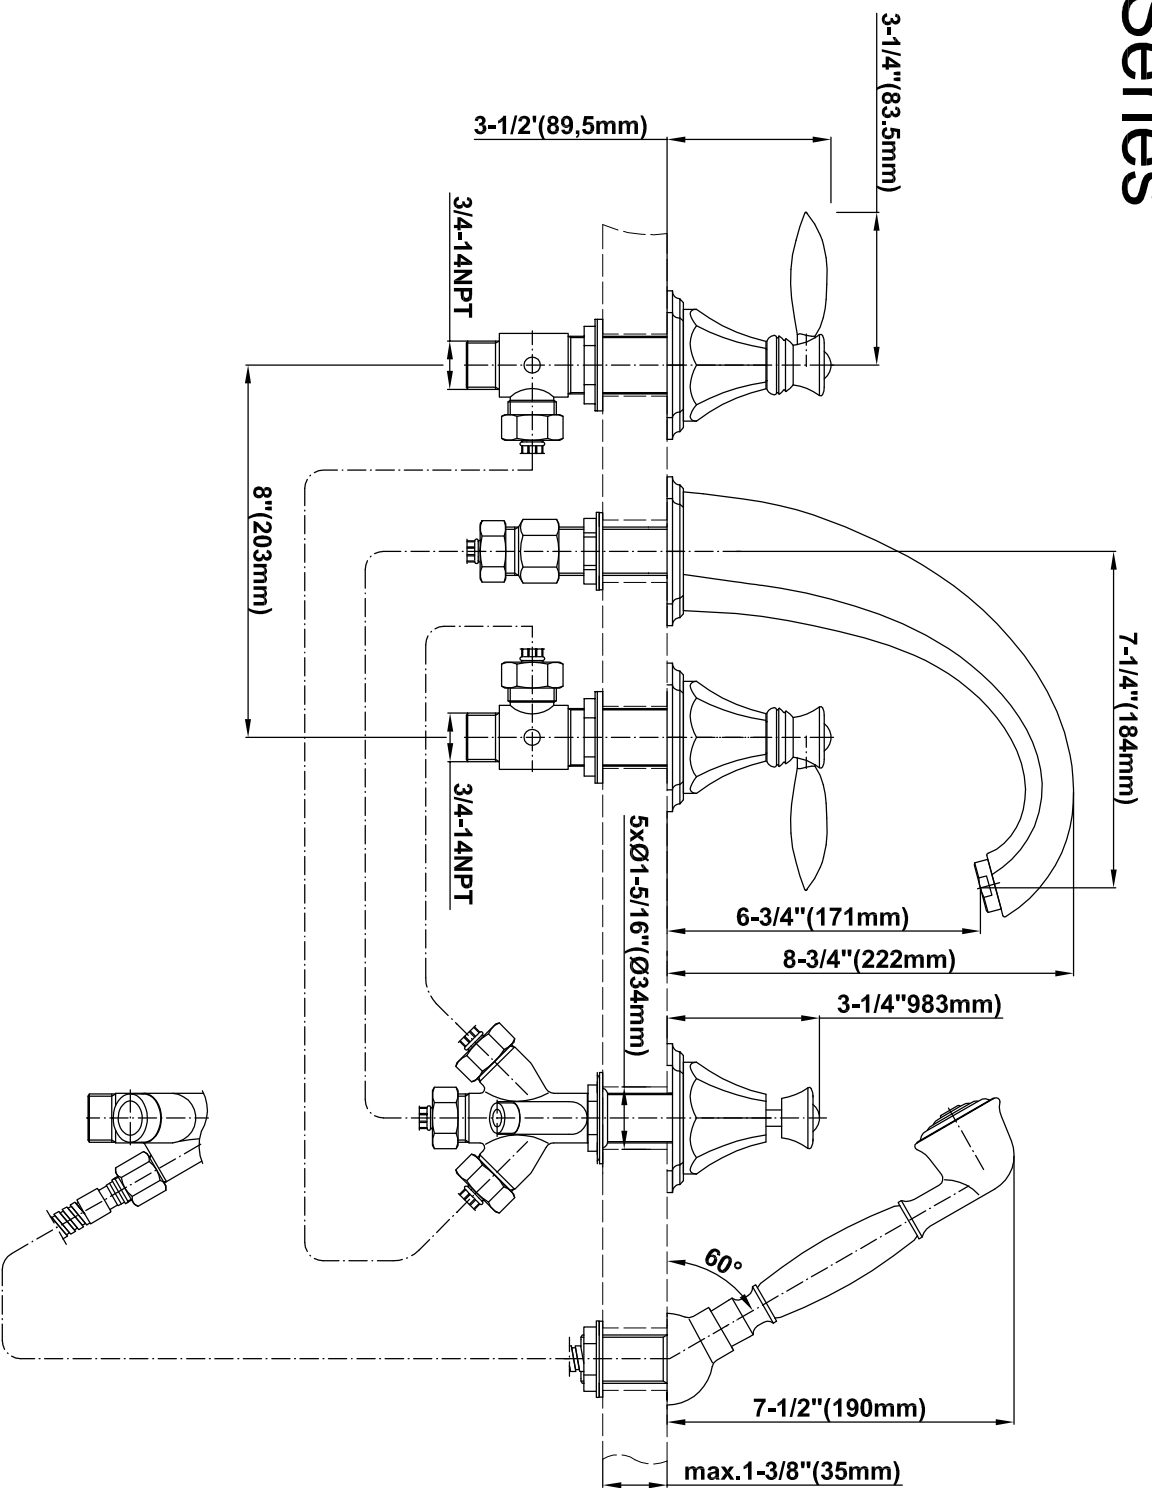

BATHROOM  
Topaz Roman Tub Set  
**G-1951-LM14B**

---

**GRAFF**<sup>®</sup>

### **Information**

- 1 1/3" hole cutout (x5)
- Aerated Flow Rate ~7 gpm @45 psi
- Handshower flow rate  $\leq 1.5$  max gpm
- Deck-mounted handshower and diverter set included
- Optional in-line pressure balancing valve
- ADA

## Information

- 3/4" male NPT inlets
- Quick connect tub spout

## Information

- Aerated flow rate 13 gpm @ 45 psi
- Matching deck-mounted handshower & diverter set available
- ADA