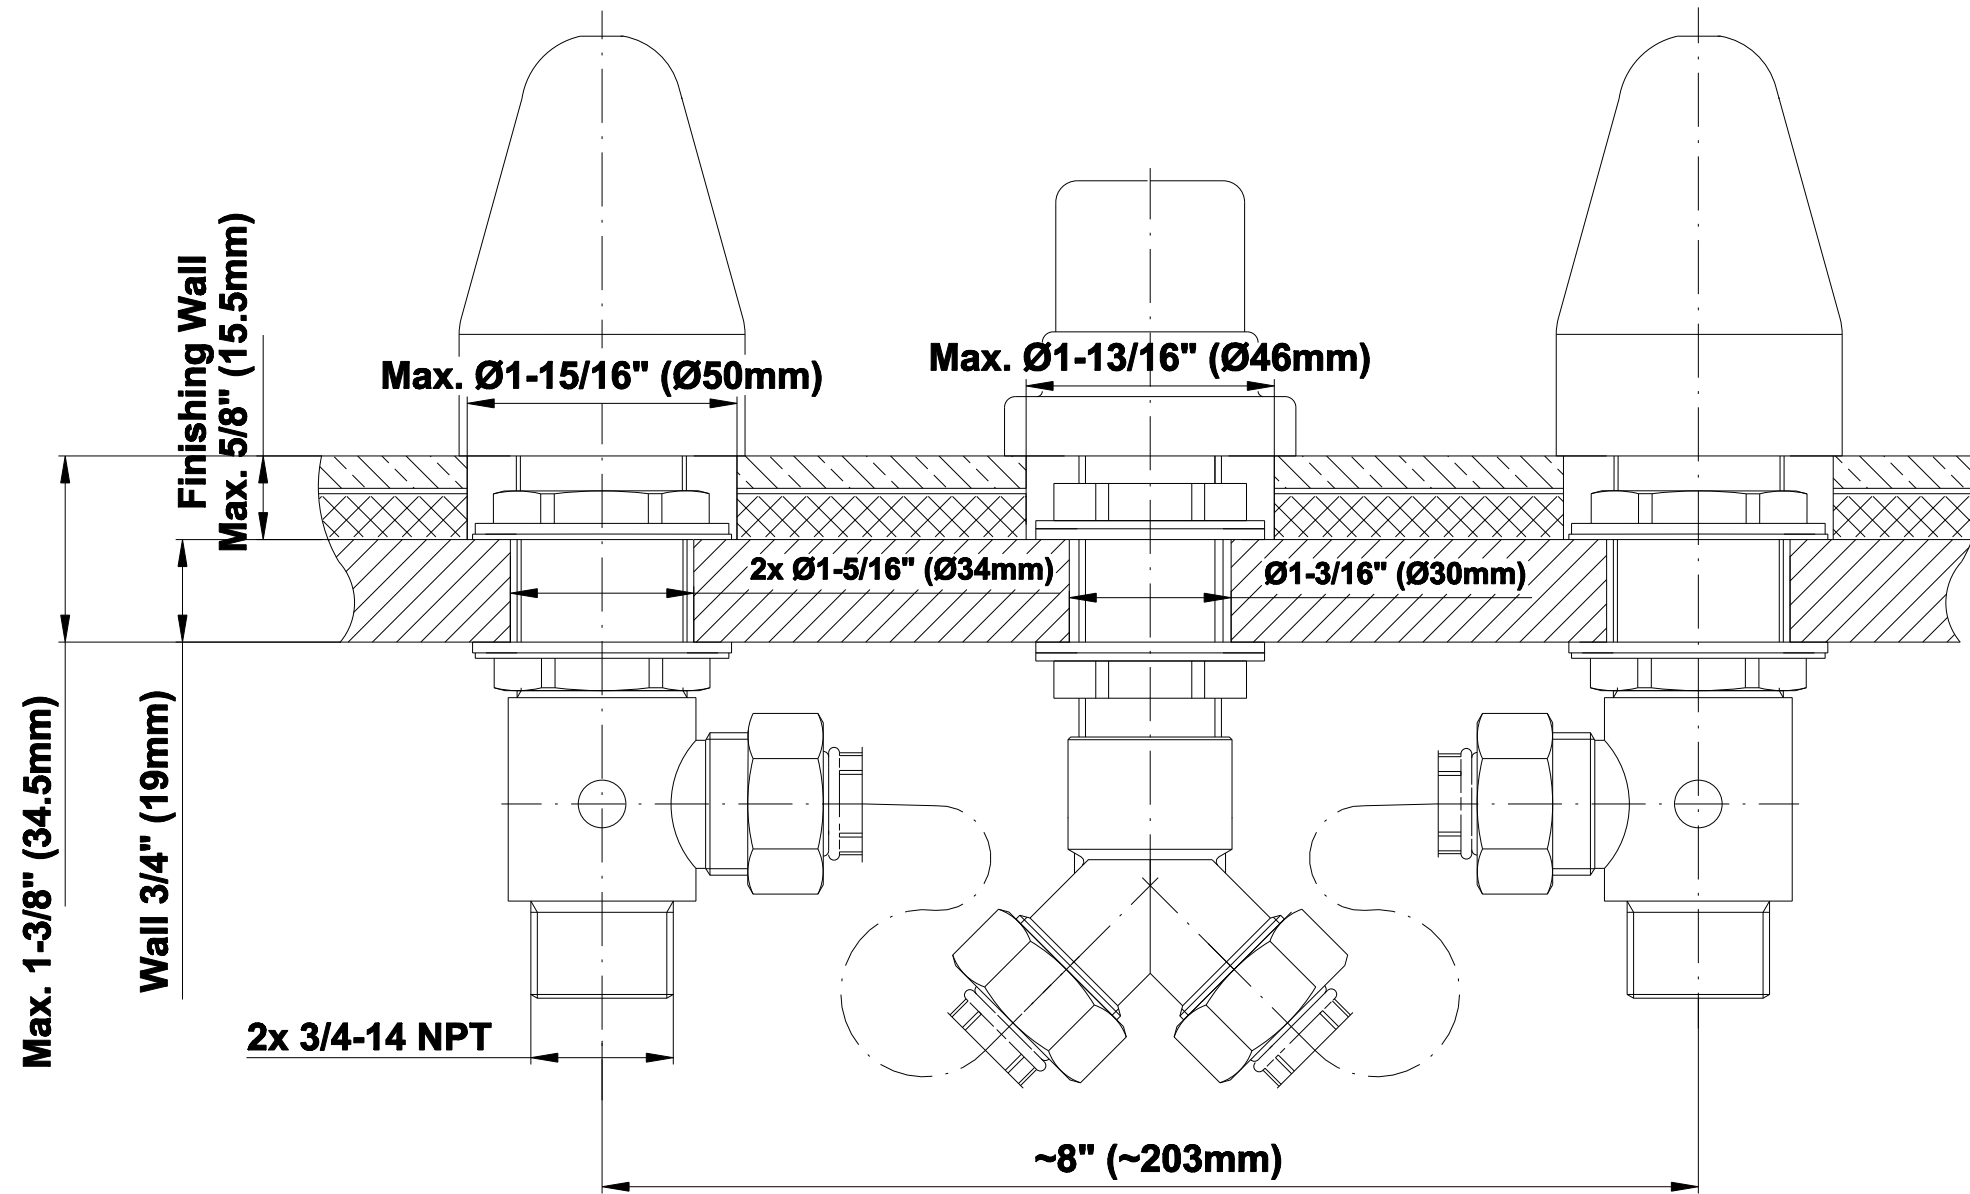

### **Information**

- 1 1/3" hole cutout (x5)
- Aerated Flow Rate ~7 gpm @45 psi
- Handshower flow rate  $\leq 1.5$  max gpm
- Deck-mounted handshower and diverter set included
- Optional in-line pressure balancing valve
- ADA

## Information

- 3/4" male NPT inlets
- Quick connect tub spout

## Information

- Aerated flow rate 13 gpm @ 45 psi
- Matching deck-mounted handshower & diverter set available
- ADA