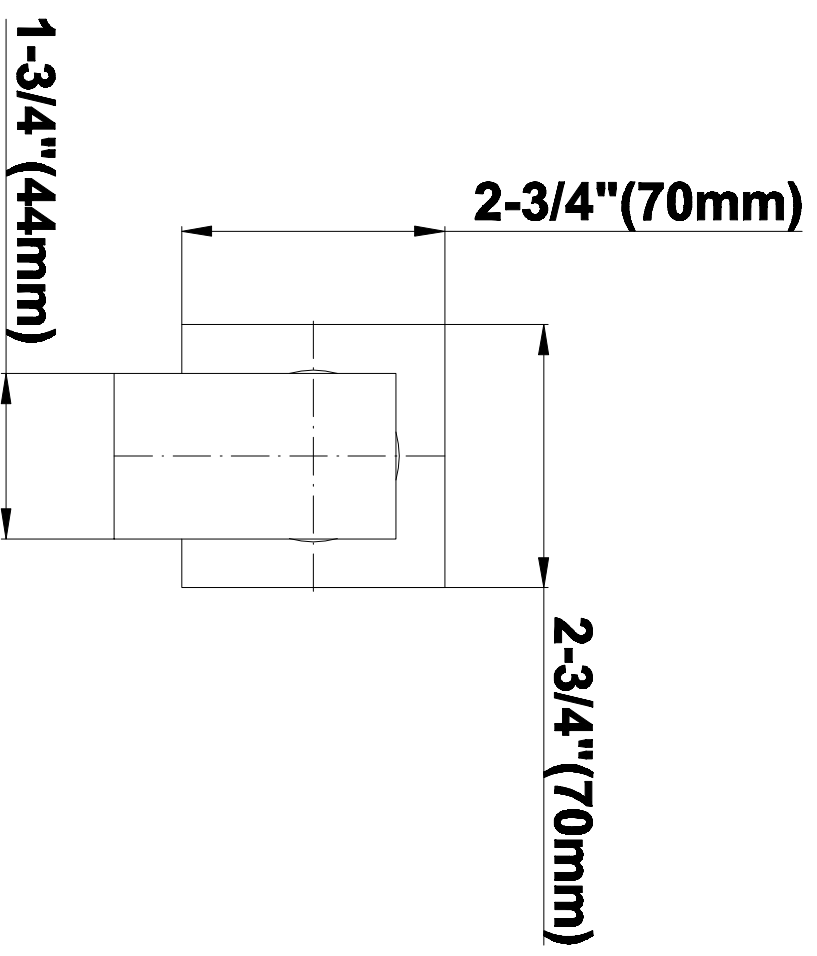

SHOWER
Luna Thermostatic Shower Set w/
Body Sprays & Handshower
(Rough & Trim)
GF1.130A-LM31S

GRAFF®

Information

- Thermostatic Showerhead Flow Rate 2.1 gpm @ 60 psi
- Handshower Flow Rate 1.5 gpm @ 60 psi
- Body Spray Flow Rate 2.5 gpm @ 60 psi
- Contemporary Square Showerhead w/Body Sprays and Handshower Flow Rate 10.2 gpm @ 60 psi

Finishes

Polished
Chrome

Steelnox®
(Satin Nickel)

G-8095

SHOWER
Square Flush Mount Body Spray
w/ Solid Brass Swivel Head
G-8497

GRAFF®

Information

- 12 no-clog, easy-clean silicon jets
- Metal ball-joint allows for 18° angle adjustment of body spray
- Brass wall escutcheon and flush-mounted trim
- 1/2" NPT female thread inlet
- Body spray flow rate \leq 1.5 max gpm

Finishes

Polished
Chrome

Steelnox®
(Satin Nickel)

G-8497

Shower Components

Contemporary Flush-Mount Body Spray with Solid Brass Swivel Head

Product Features

- 12 no-clog, easy-clean silicone jets
- Metal ball-joint allows for 18° angle adjustment of body spray
- Brass wall escutcheon and Flush-mounted trim
- 1/2" NPT female thread inlet
- Body spray flow rate ≤ 1.5 max gpm