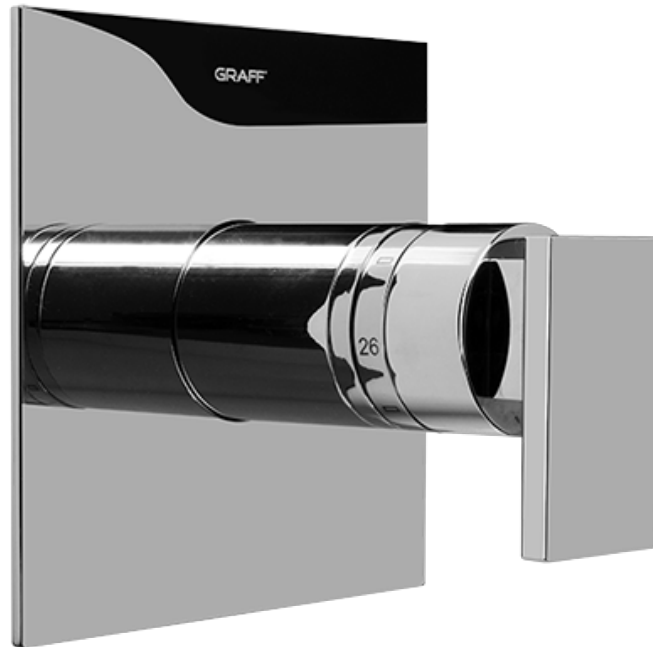

SHOWER
Rough
G-8005

GRAFF®

Information

- 18.4 gpm @ 60 psi
- 3/4" universal inlets/outlets with female threads
- Built-in service stops
- Complete serviceability from front of all units
- Supplied with protective plastic cover
- Thermostatic valve uses a paraffin wax cartridge

Finishes

Polished
Chrome

Steelnox®
(Satin Nickel)

SHOWER
Solar/Structure SOLID Trim Plate
w/Handle
G-8041-LM31S-T

GRAFF®

Information

- Single metal handle
- Decorative trim plate
- Use with G-8000 or G-8005 thermostatic rough valve
- To complete package, you must order rough valve
- ADA

Finishes

Polished
Chrome

SteeInox®
(Satin Nickel)

SHOWER
Solar SOLID Trim Plate w/Handle
G-8095-LM31S-T

GRAFF®

Information

- Single metal handle
- Decorative trim plate
- Use with G-8070 or G-8075 thermostatic stop/volume control rough valve
- To complete package, you must order rough valve
- ADA

Finishes

Polished
Chrome

Steelnox®
(Satin Nickel)

G-8497

Shower Components

Contemporary Flush-Mount Body Spray with Solid Brass Swivel Head

Product Features

- 12 no-clog, easy-clean silicone jets
- Metal ball-joint allows for 18° angle adjustment of body spray
- Brass wall escutcheon and Flush-mounted trim
- 1/2" NPT female thread inlet
- Body spray flow rate ≤ 1.5 max gpm