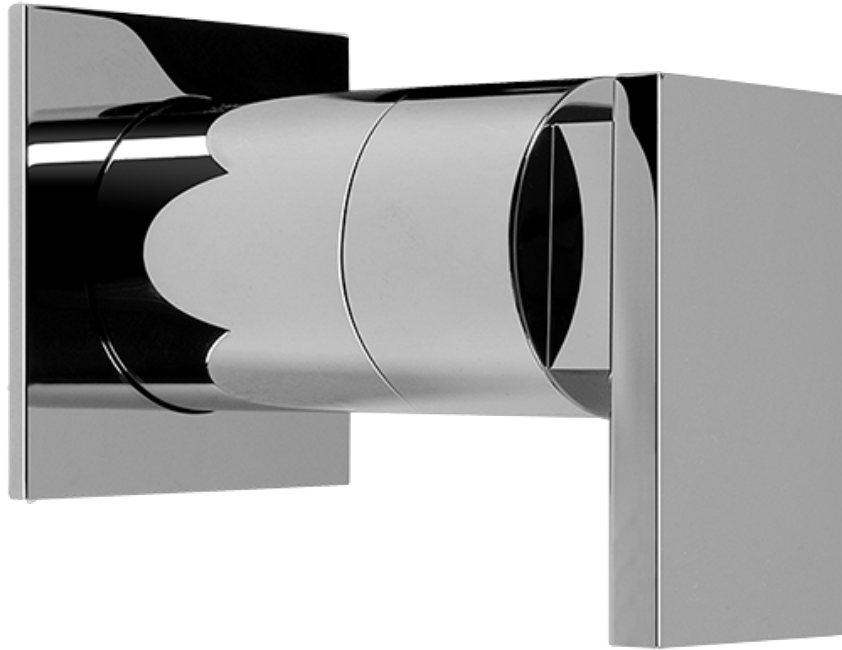

Finishes

Polished
Chrome

Steelnox®
(Satin Nickel)

SHOWER
Solar/Structure SOLID Trim Plate
w/Handle
G-8041-LM31S-T

GRAFF®

Information

- Single metal handle
- Decorative trim plate
- Use with G-8000 or G-8005 thermostatic rough valve
- To complete package, you must order rough valve
- ADA

Finishes

Polished
Chrome

SteeInox®
(Satin Nickel)

SHOWER
Solar SOLID Trim Plate w/Handle
G-8095-LM31S-T

GRAFF®

Information

- Single metal handle
- Decorative trim plate
- Use with G-8070 or G-8075 thermostatic stop/volume control rough valve
- To complete package, you must order rough valve
- ADA

Finishes

Polished
Chrome

Steelnox®
(Satin Nickel)

G-8095

SHOWER
Square Flush Mount Body Spray
w/ Solid Brass Swivel Head
G-8497

GRAFF®

Information

- 12 no-clog, easy-clean silicon jets
- Metal ball-joint allows for 18° angle adjustment of body spray
- Brass wall escutcheon and flush-mounted trim
- 1/2" NPT female thread inlet
- Body spray flow rate \leq 1.5 max gpm

Finishes

Polished
Chrome

Steelnox®
(Satin Nickel)

G-8497

Shower Components

Contemporary Flush-Mount Body Spray with Solid Brass Swivel Head

Product Features

- 12 no-clog, easy-clean silicone jets
- Metal ball-joint allows for 18° angle adjustment of body spray
- Brass wall escutcheon and Flush-mounted trim
- 1/2" NPT female thread inlet
- Body spray flow rate ≤ 1.5 max gpm