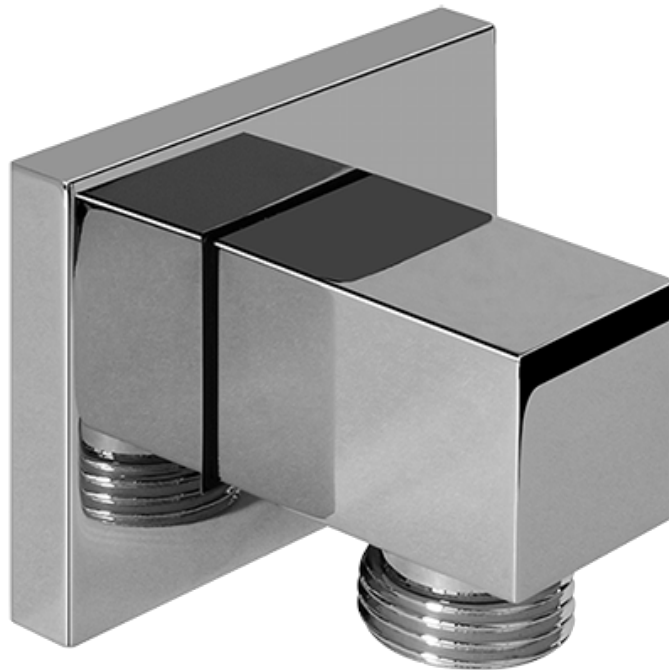

Finishes

Polished
Chrome

Steelnox®
(Satin Nickel)

G-8497

Shower Components

Contemporary Flush-Mount Body Spray with Solid Brass Swivel Head

Product Features

- 12 no-clog, easy-clean silicone jets
- Metal ball-joint allows for 18° angle adjustment of body spray
- Brass wall escutcheon and Flush-mounted trim
- 1/2" NPT female thread inlet
- Body spray flow rate ≤ 1.5 max gpm

* Special order finish- call for availability

SHOWER
Contemporary Square Wall
Bracket for Handshower
G-8632

GRAFF®

Information

- Solid brass construction

Finishes

Polished
Chrome

Steelnox®
(Satin Nickel)

G-8632

Contemporary Square Wall Bracket for Handshower

Product Features

- Solid brass construction

Available Finishes

- Polished Chrome
G-8632-PC
- Steelnox[®]
G-8632-SN

Warranty

- Limited lifetime warranty

www.graff-faucets.com | phone: 800-954-4723

SHOWER
Contemporary Square Wall Supply
Elbow
G-8633

GRAFF[®]

Information

- 1/2" NPT female thread inlet

Finishes

Polished
Chrome

Steelnox[®]
(Satin Nickel)