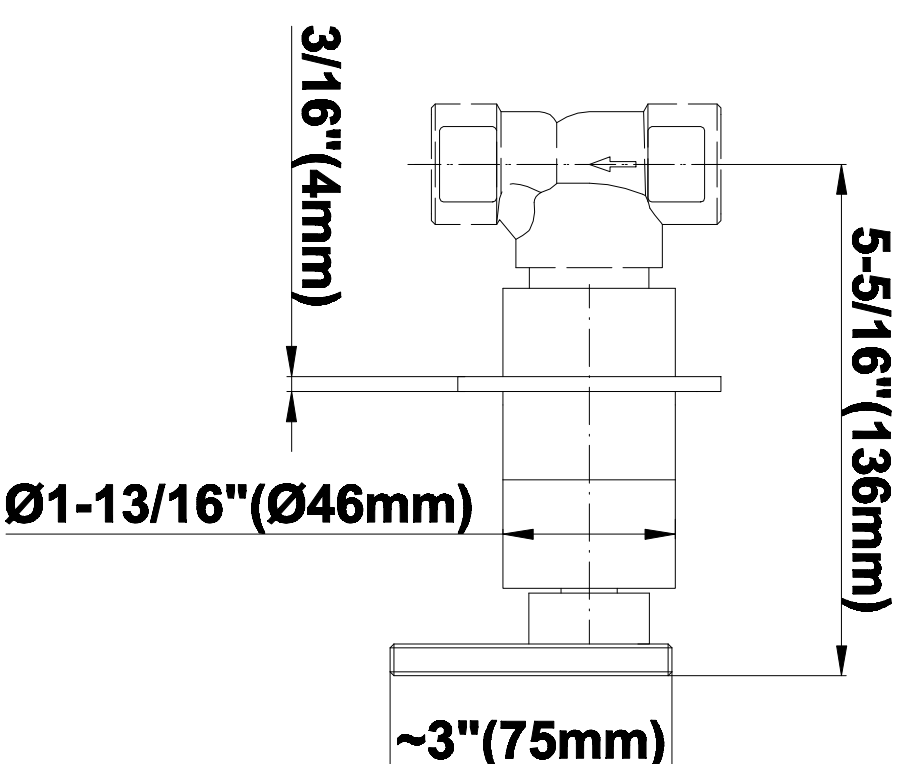

Finishes

Polished
Chrome

Steelnox®
(Satin Nickel)

G-8095

SHOWER
Square Flush Mount Body Spray
w/ Solid Brass Swivel Head
G-8497

GRAFF®

Information

- 12 no-clog, easy-clean silicon jets
- Metal ball-joint allows for 18° angle adjustment of body spray
- Brass wall escutcheon and flush-mounted trim
- 1/2" NPT female thread inlet
- Body spray flow rate \leq 1.5 max gpm

Finishes

Polished
Chrome

Steelnox®
(Satin Nickel)

G-8497

Shower Components

Contemporary Flush-Mount Body Spray with Solid Brass Swivel Head

Product Features

- 12 no-clog, easy-clean silicone jets
- Metal ball-joint allows for 18° angle adjustment of body spray
- Brass wall escutcheon and Flush-mounted trim
- 1/2" NPT female thread inlet
- Body spray flow rate ≤ 1.5 max gpm