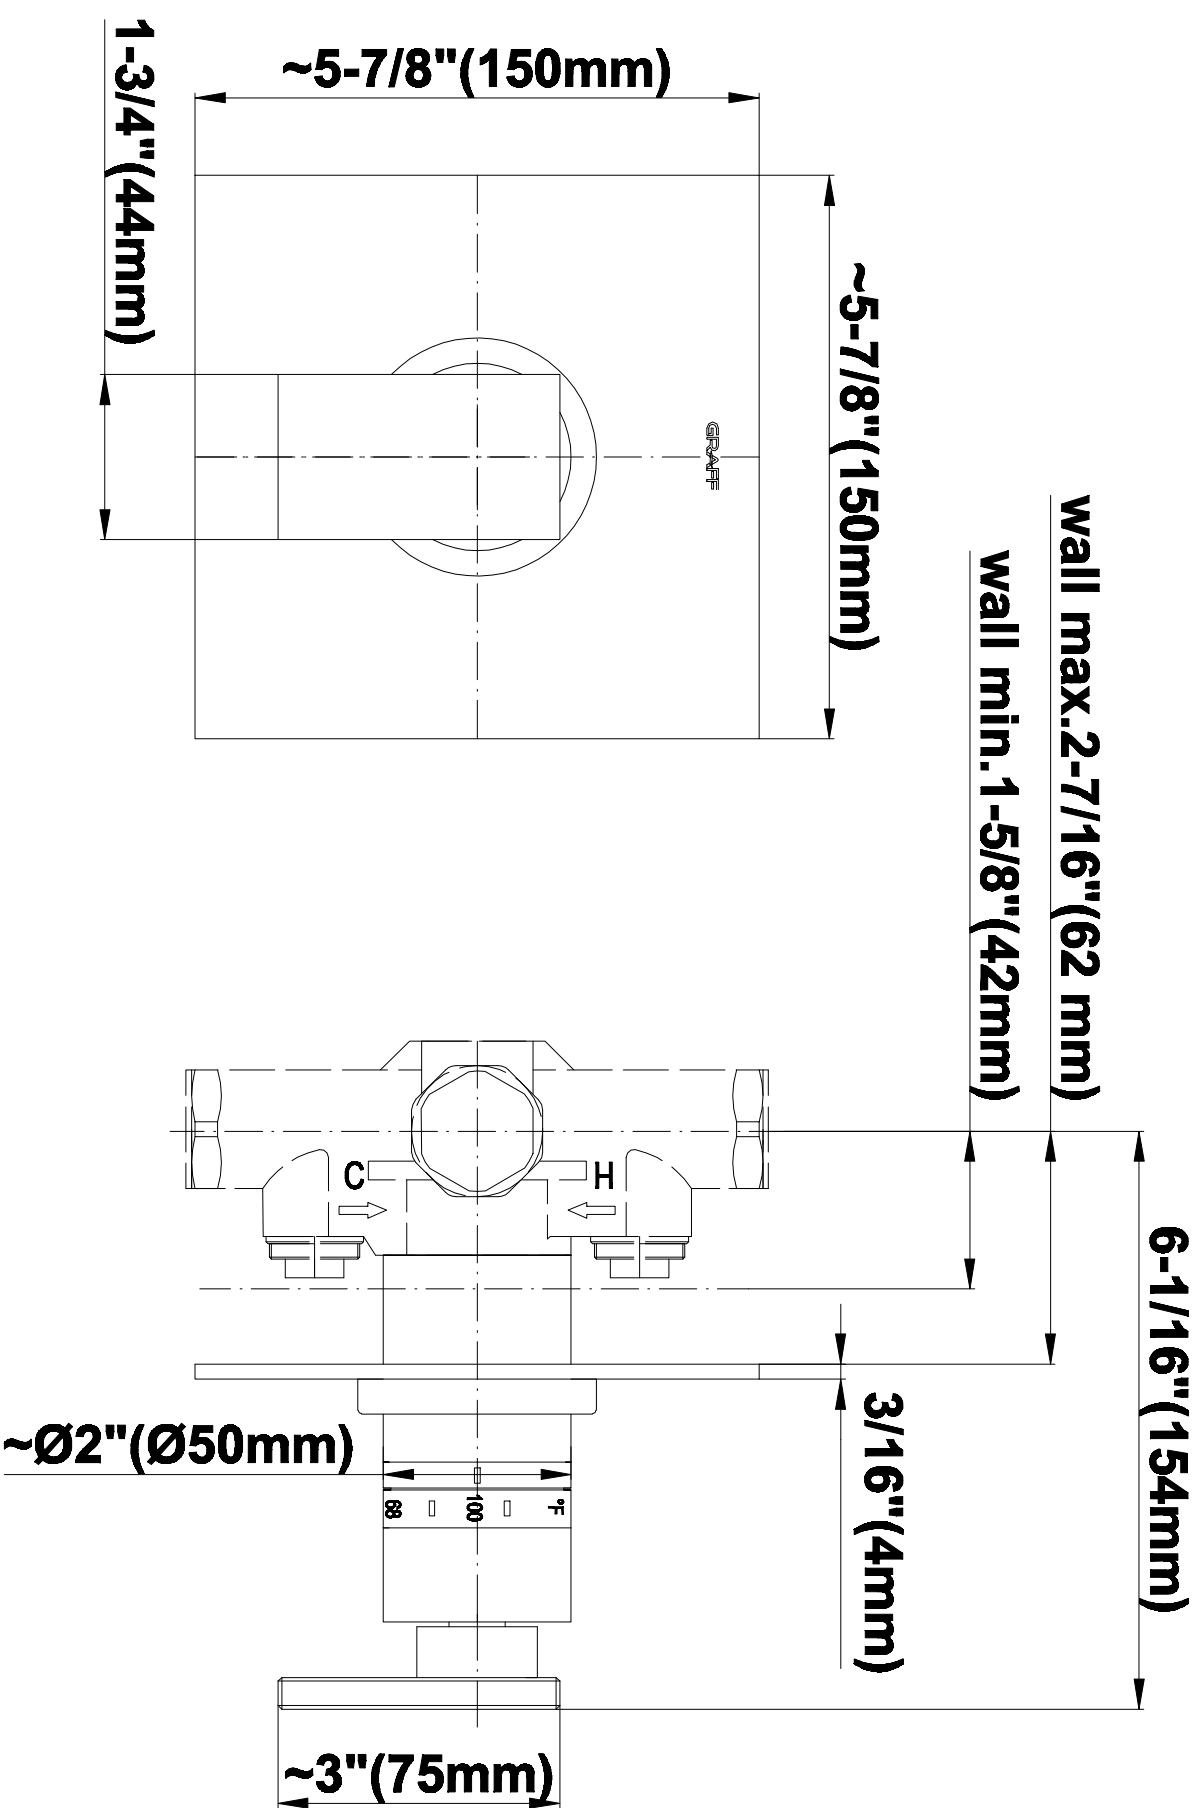

SHOWER
Luna Thermostatic Shower Set w/
Body Sprays & Handshower
(Rough & Trim)
GF1.130A-LM31S

GRAFF®

Information

- Thermostatic Showerhead Flow Rate 2.1 gpm @ 60 psi
- Handshower Flow Rate 1.5 gpm @ 60 psi
- Body Spray Flow Rate 2.5 gpm @ 60 psi
- Contemporary Square Showerhead w/Body Sprays and Handshower Flow Rate 10.2 gpm @ 60 psi

SHOWER
Rough
G-8005

GRAFF®

Information

- 18.4 gpm @ 60 psi
- 3/4" universal inlets/outlets with female threads
- Built-in service stops
- Complete serviceability from front of all units
- Supplied with protective plastic cover
- Thermostatic valve uses a paraffin wax cartridge

Finishes

Polished
Chrome

Steelnox®
(Satin Nickel)

G-8041

SHOWER
Rough
G-8075

GRAFF®

Information

- 3/4" universal inlets/outlets with female threads
- Supplied with protective plastic cover