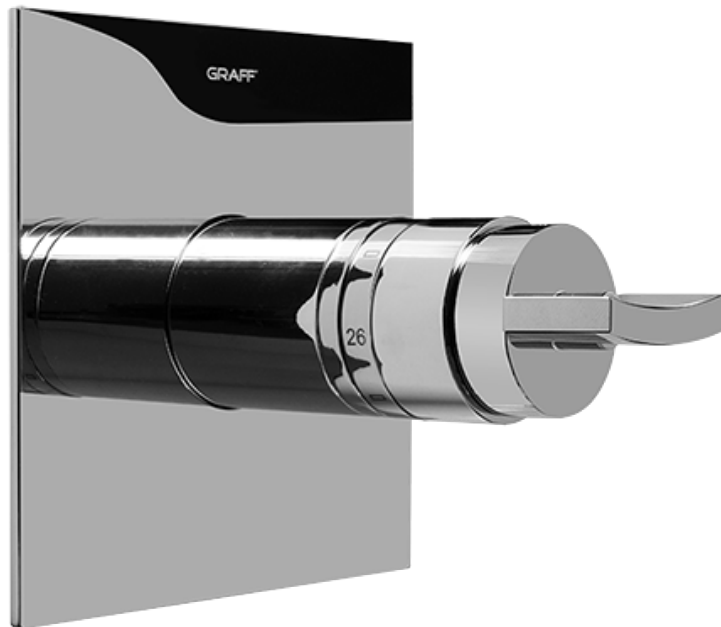

## Information

- 18.4 gpm @ 60 psi
- 3/4" universal inlets/outlets with female threads
- Built-in service stops
- Complete serviceability from front of all units
- Supplied with protective plastic cover
- Thermostatic valve uses a paraffin wax cartridge

## Finishes

Polished  
Chrome

Steelnox®  
(Satin Nickel)

SHOWER  
Sade/Targa/Luna SOLID Trim Plate  
w/Handle  
**G-8041-C14S-T**

---

**GRAFF®**

## Information

- Single metal handle
- Decorative trim plate
- Use with G-8000 or G-8005 thermostatic rough valve
- To complete package, you must order rough valve