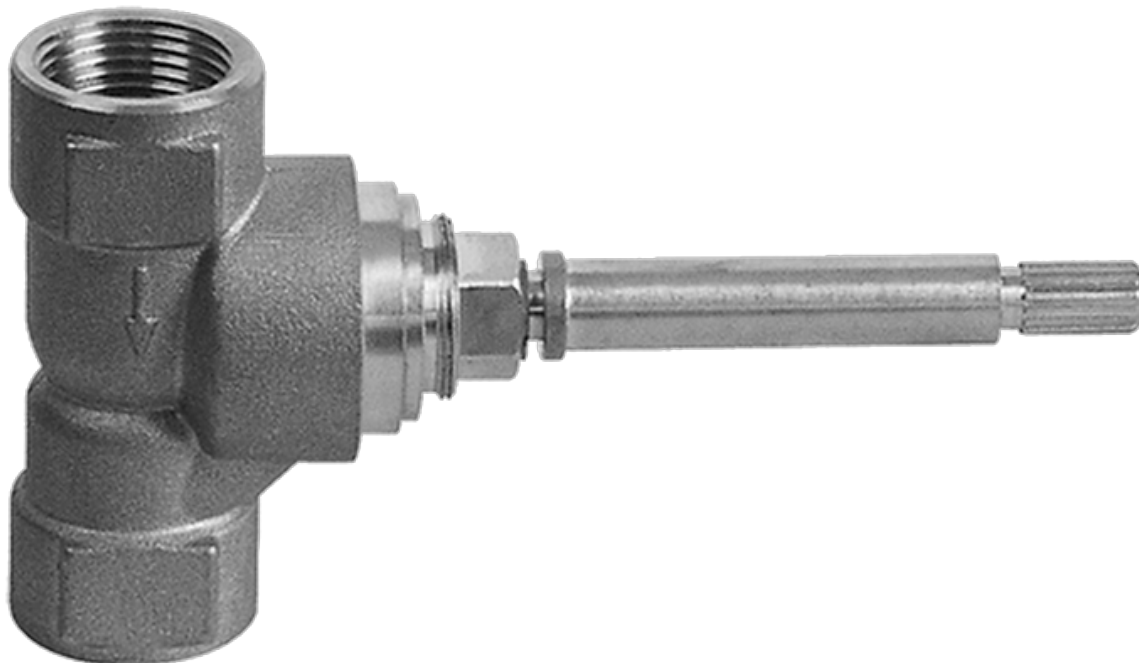

## Information

- Single metal handle
- Decorative trim plate
- Use with G-8000 or G-8005 thermostatic rough valve
- To complete package, you must order rough valve

## Information

- 3/4" universal inlets/outlets with female threads
- Supplied with protective plastic cover