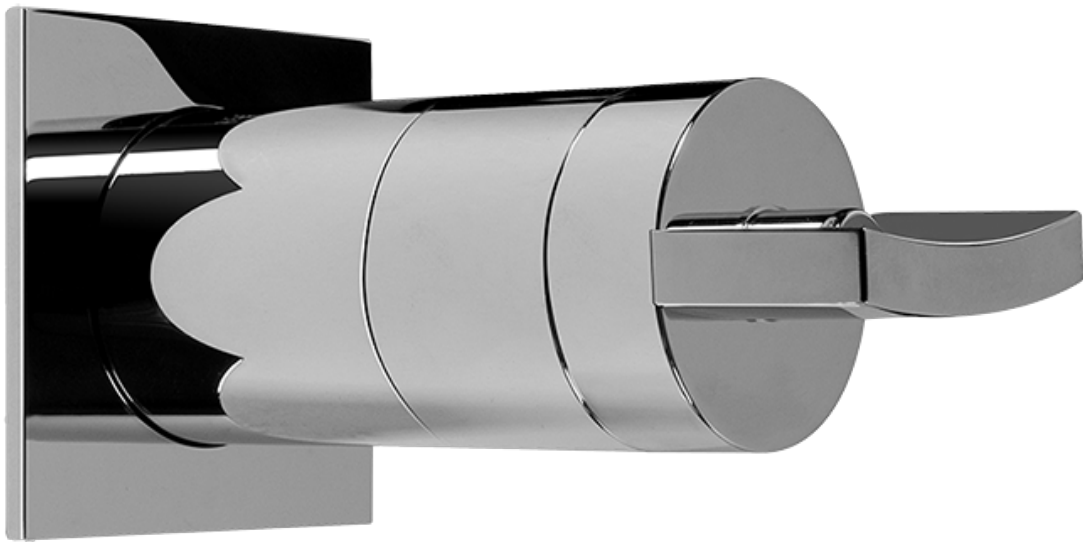

## Finishes

Polished  
Chrome

Steelnox®  
(Satin Nickel)

SHOWER  
Sade/Targa/Luna SOLID Trim Plate  
w/Handle  
**G-8041-C14S-T**

---

**GRAFF®**

## Information

- 3/4" universal inlets/outlets with female threads
- Supplied with protective plastic cover

## Finishes

Polished  
Chrome

Steelnix®  
(Satin Nickel)

SHOWER  
Targa, Sade, & Luna SOLID Trim  
Plate w/Handle  
**G-8095-C14S-T**

---

**GRAFF®**

### Information

- Single metal handle
- Decorative trim plate
- Use with G-8070 or G-8075 thermostatic stop/volume control rough valve
- To complete package, you must order rough valve