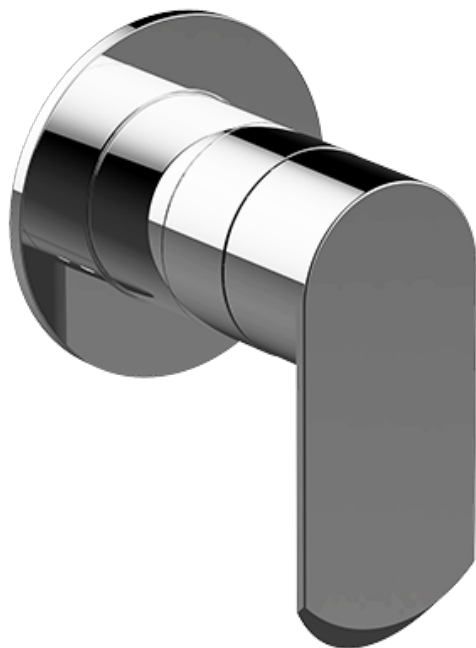

Thermostatic Valve Trim with Handle

Product Features

- Single metal handle and decorative trim plate
- Use with G-8000 or G-8005 thermostatic rough valve

Available Finishes

- Polished Chrome
G-8036-LM45S-PC
- Brushed Nickel
G-8036-LM45S-BNI
- Polished Nickel
G-8036-LM45S-PN
- Olive Bronze™
G-8036-LM45S-OB*

www.graff-faucets.com | phone: 800-959-4723

SHOWER
3-Way High Flow Transfer Rough
Valve WITH off function
G-8050

GRAFF®

Information

- Intended for use with Thermostatic Shower Systems
- 1/2" 3-way diverter valve with 3 outlets and off function
- Universal inlets/outlets with female threads
- Operates one function at a time
- Supplied with protective plastic cover
- CALGreen compliant depending on functions
- CALGreen

Finishes

Brushed
Nickel

Olive Bronze

Polished
Chrome

Polished
Nickel

G-8050

SHOWER
Phase High Flow Diverter Valve
Trim with Handle
G-8063-LM45S-T

GRAFF[®]

Information

- Single metal handle and decorative trim plate
- Use with G-8050 thermostatic rough diverter valve
- Optional 4-Port Diverter Valve Rough & Trim with off function
- ADA

Finishes

Brushed
Nickel