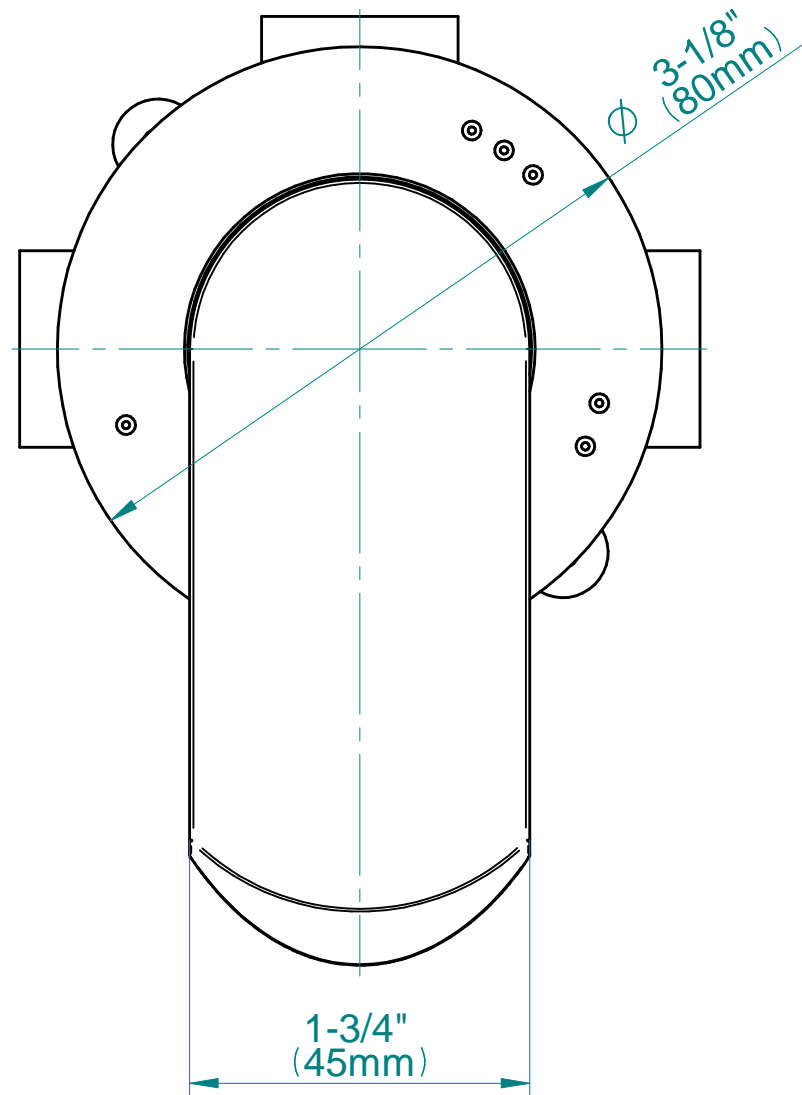

G-8063-LM45S-T

PHASE Series