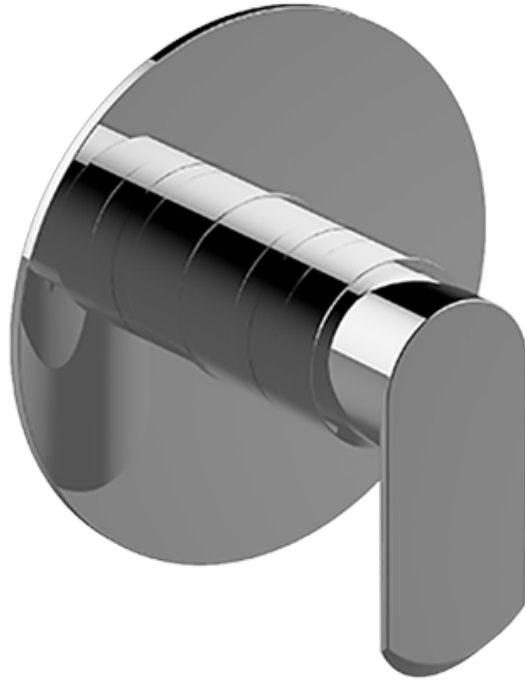

SHOWER
Full Thermostatic Shower System
w/ Diverter Valve
GB5.122A-LM45S

GRAFF®

Information

- 3/4" Thermostatic Valve
- 1/2" 4-Port Diverter Valve with 3 outlets and off function
- 8" Showerhead with 12" Arm & Flange
- Swivel Body Sprays (3 pieces)
- Handshower Set w/Wall Bracket
- Showerhead Features No-Clog, Easy-Clean Spray Nozzles
- Flow rates: showerhead \leq 1.8 max gpm, handshower \leq 1.5 max gpm, body sprays \leq 1.5 max gpm each

SHOWER
Rough
G-8005

GRAFF®

Information

- 18.4 gpm @ 60 psi
- 3/4" universal inlets/outlets with female threads
- Built-in service stops
- Complete serviceability from front of all units
- Supplied with protective plastic cover
- Thermostatic valve uses a paraffin wax cartridge

Finishes

Brushed
Nickel

Olive Bronze

Polished
Chrome

Polished
Nickel

SHOWER
Phase Thermostatic Valve Trim
with Handle
G-8036-LM45S-T

GRAFF[®]

Information

- Single metal handle and decorative trim plate
- Use with G-8000 or G-8005 thermostatic rough valve
- ADA

Finishes

Brushed
Nickel

Olive Bronze

Polished
Chrome

Polished
Nickel

G-8036-LM45S

Phase Collection