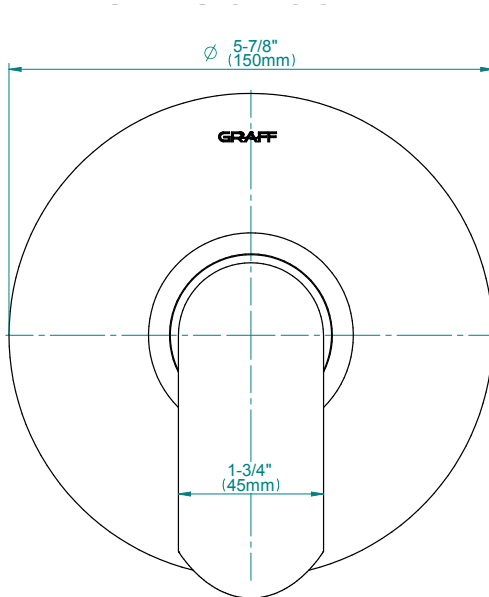

The measurements shown are for reference only. Products and specifications shown are subject to change without notice. Revised 06/2014.

www.graff-faucets.com | phone: 800-959-4723