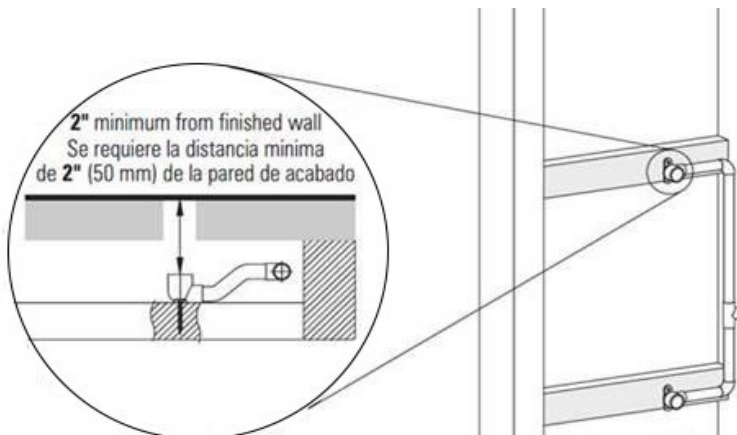

* Special order finish- call for availability