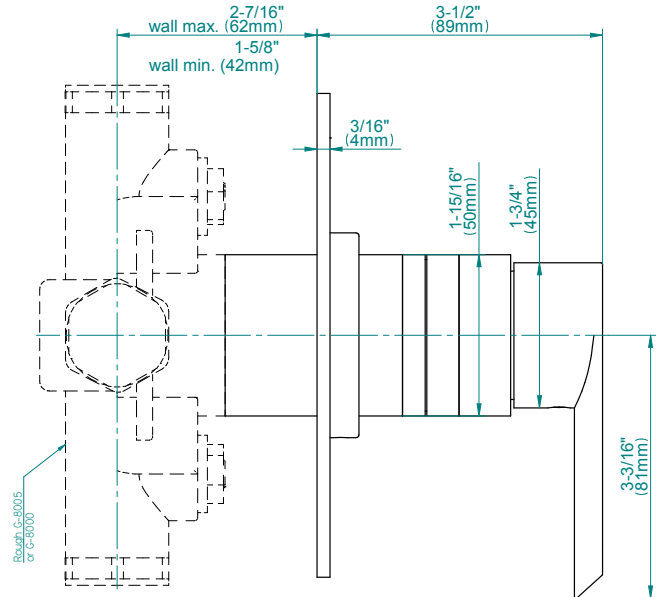

The measurements shown are for reference only. Products and specifications shown are subject to change without notice. Revised 06/2014.

www.graff-faucets.com | phone: 800-959-4723