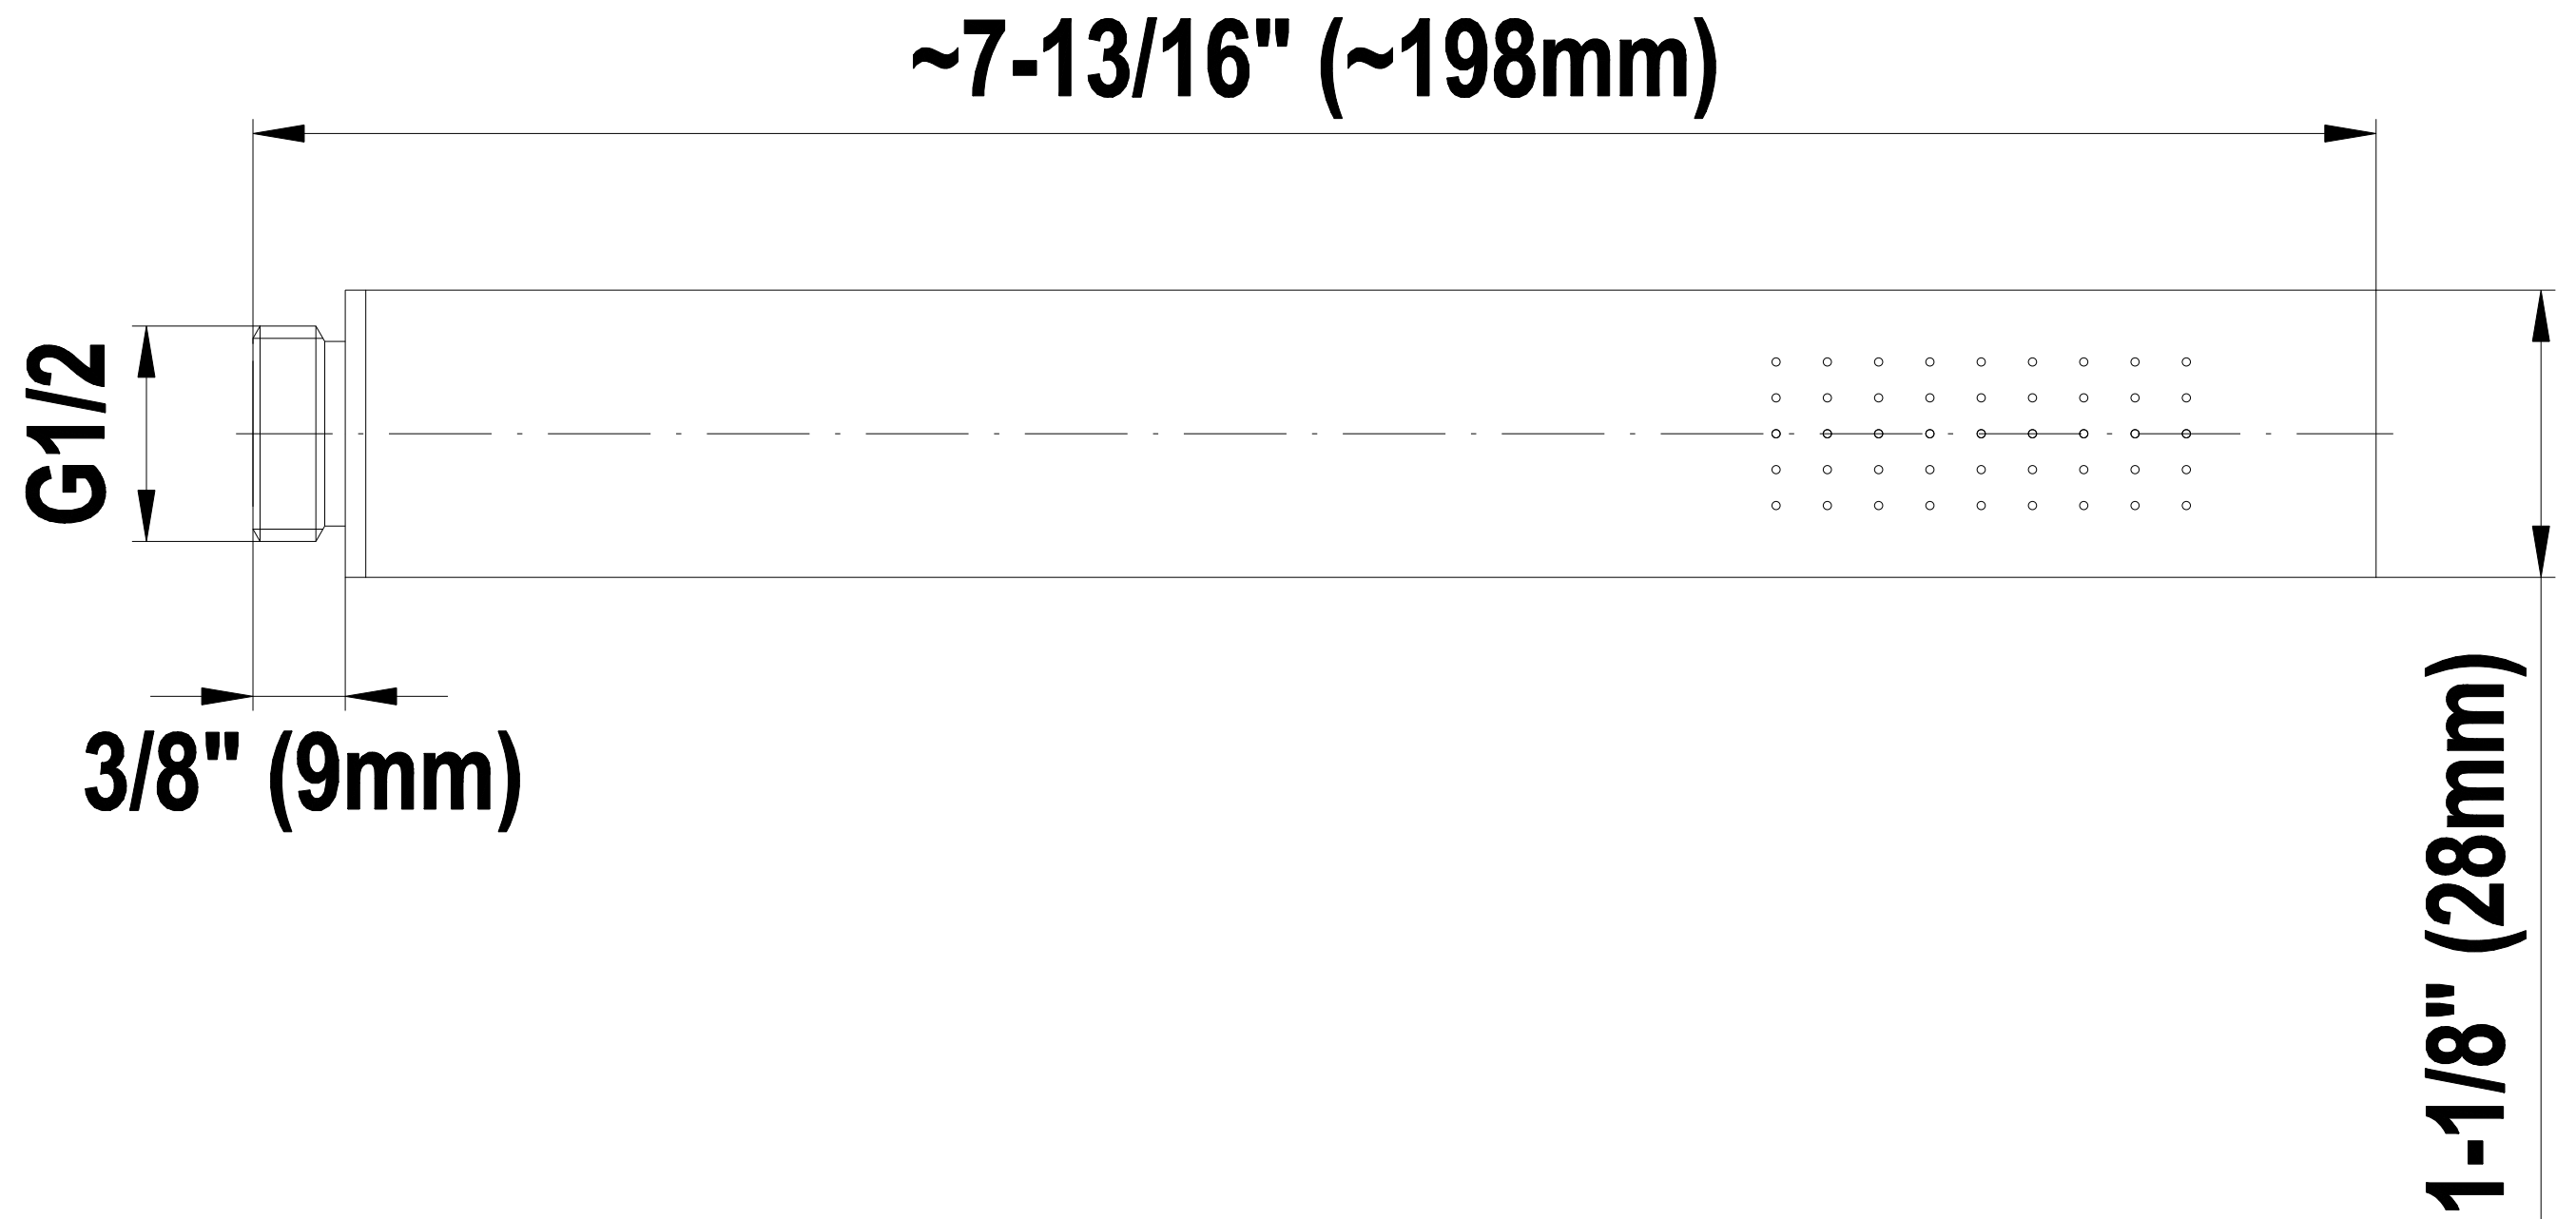

Hand Held Shower G-8614