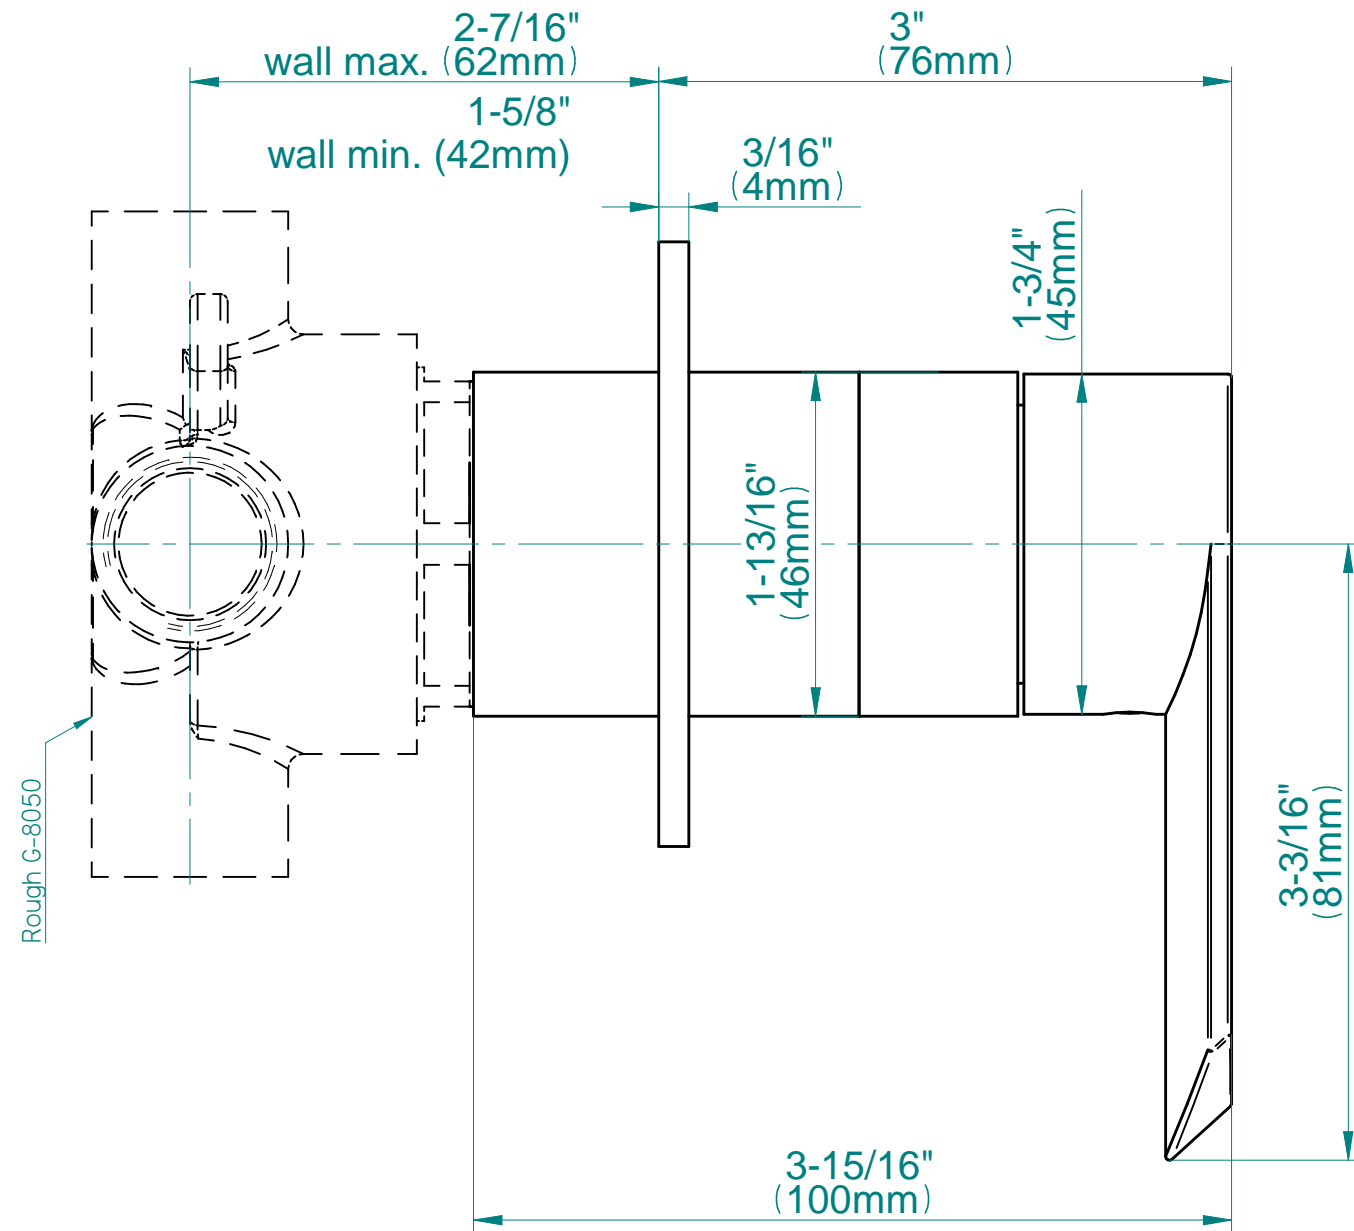

G-8063-LM45S-T

PHASE Series