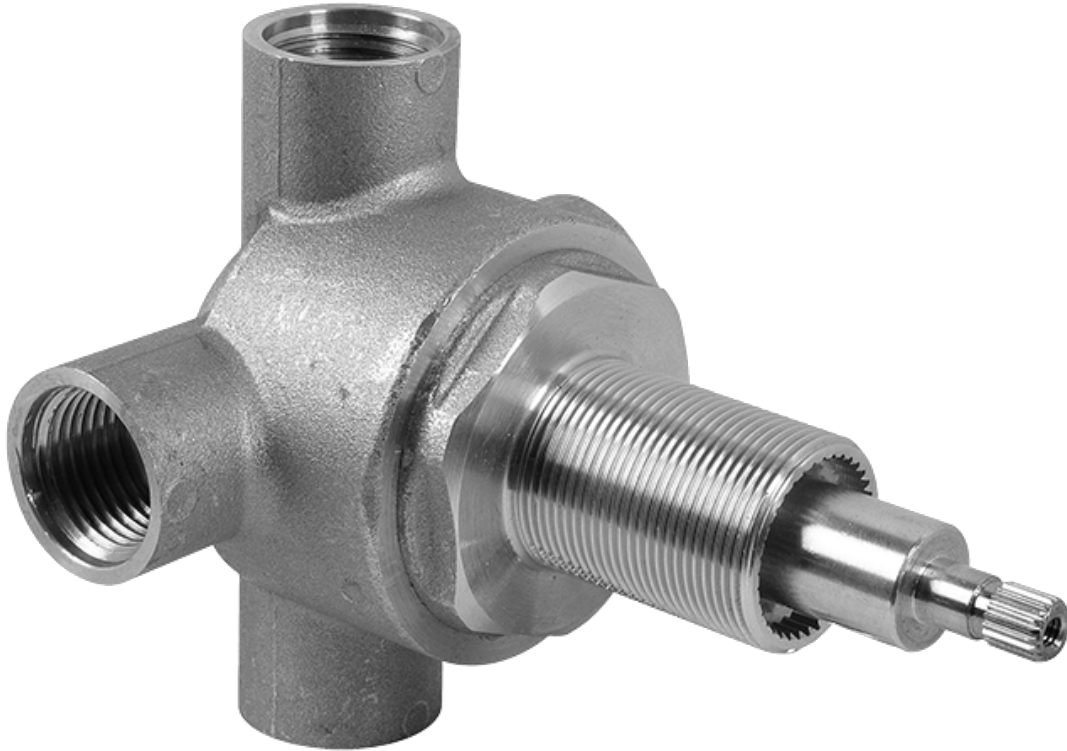

SHOWER
Full Thermostatic Shower System
w/ Diverter Valve
GB5.122A-LM45S

GRAFF®

Information

- 3/4" Thermostatic Valve
- 1/2" 4-Port Diverter Valve with 3 outlets and off function
- 8" Showerhead with 12" Arm & Flange
- Swivel Body Sprays (3 pieces)
- Handshower Set w/Wall Bracket
- Showerhead Features No-Clog, Easy-Clean Spray Nozzles
- Flow rates: showerhead \leq 1.8 max gpm, handshower \leq 1.5 max gpm, body sprays \leq 1.5 max gpm each

Thermostatic Valve Trim with Handle

Product Features

- Single metal handle and decorative trim plate
- Use with G-8000 or G-8005 thermostatic rough valve

Available Finishes

- Polished Chrome
G-8036-LM45S-PC
- Brushed Nickel
G-8036-LM45S-BNI
- Polished Nickel
G-8036-LM45S-PN
- Olive Bronze™
G-8036-LM45S-OB*

www.graff-faucets.com | phone: 800-959-4723

SHOWER
3-Way High Flow Transfer Rough
Valve WITH off function
G-8050

GRAFF®

Information

- Intended for use with Thermostatic Shower Systems
- 1/2" 3-way diverter valve with 3 outlets and off function
- Universal inlets/outlets with female threads
- Operates one function at a time
- Supplied with protective plastic cover
- CALGreen compliant depending on functions
- CALGreen

- 1/4" thick
- 169 no-clog, easy-clean rubber spray nozzles
- Recommended use with ceiling shower arm
- Recommended for use at no more than 10 degrees tilt
- Showerhead flow rate ≤ 1.8 max gpm
- CALGreen