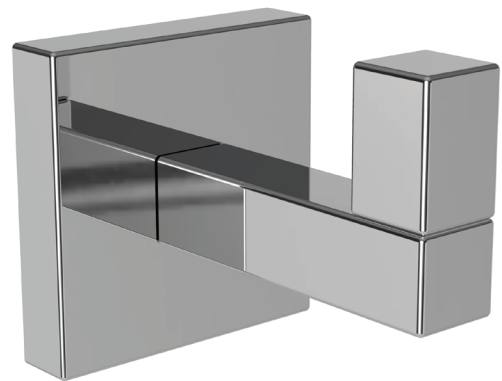

Features

- Solid metal construction
- Complements Lineal product series

Single Robe Hook 5210

Codes / Standards Compliance

Meets or exceeds the following at date of manufacture:

- All applicable US Federal and State material regulations

Colors / Finishes

- PC: Polished Chrome
- PN: Polished Nickel
- SN: Satin Nickel

Specified Model

Model	Description	Colors / Finishes
5210	Single Robe Hook	<input type="checkbox"/> PC <input type="checkbox"/> PN <input type="checkbox"/> SN

Product Specification:

Add "Color / Finish" Suffix to Model Number Below

The Single Robe Hook shall be made of solid metal construction. Single Robe Hook shall complement Ginger Lineal product series. Single Robe Hook shall be Ginger Model 5210/____ .