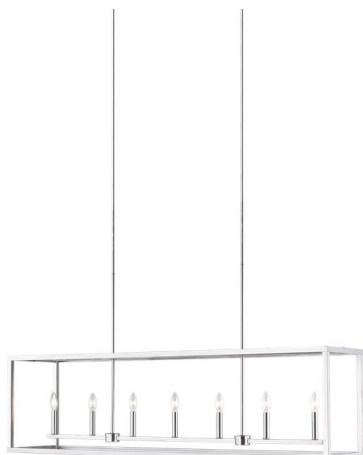

GENERATION LIGHTING

6634507-962: Long Seven Light Island Pendant

Collection: Moffet Street

Traditional iron forms and casual styling available in three finishes

7 Torpedo Candelabra 60 watt light bulbs

Clear bulb(s) recommended for this fixture

Easily converts to LED with optional replacement lamps

Meets Title 24 energy efficiency standards

UPC #:785652078125

Finish: Brushed Nickel (962)

Dimensions:

Length: 54" **Overall Height:** 59 1/8"
Width: 12" **Wire:** 120" (color/Clear Silver)
Height: 15" **Mounting Proc.:** Cap Nuts
Weight: 19.2 lbs. **Connection:** Mounted To Box

Bulbs:

7 - Candelabra Torpedo 60w Max. 120v - Not included

Features:

- Clear bulb(s) recommended for this fixture
- Easily converts to LED with optional replacement lamps
- Meets Title 24 energy efficiency standards
- Title 24 compliant if used with Joint Appendix (JA8) approved light bulbs listed in the California Energy Commission Appliance database.