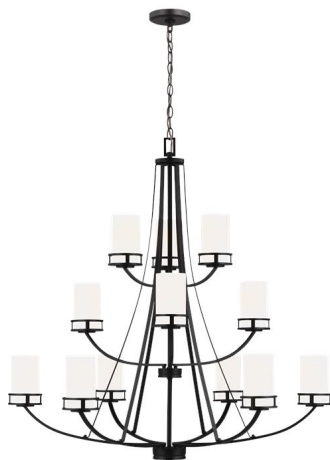

GENERATION LIGHTING

3121612EN3-112: Twelve Light Chandelier

Dimensions:

Diameter:	40"	Overall Height:	115 1/8"
Height:	40 5/8"	Wire:	120" (color/Black)
Weight:	23.98 lbs.	Chain:	72"
		Mounting Proc.:	Screw Collar - Chain
		Connection:	Mounted To Box

Bulbs:

12 - LED Medium A19 9.3w Max. 120v - included

Features:

- ENERGY STAR® Qualified
- LED Bulbs are an efficient, versatile and durable light source that deliver exceptional performance.
- Meets Title 24 energy efficiency standards
- Title 24 compliant when used with included Joint Appendix (JA8) approved lamp.
- Supplied with wire pre-laced through chain

Collection: Robie

UPC #:785652079665

Finish: Midnight Black (112)

Material List:

- 1 Body - Steel - Midnight Black
- 1 Chain - Steel - Midnight Black

Safety Listing:

Safety Listed for Damp Locations

Instruction Sheets:

Trilingual (English, Spanish, and French) (990CH312161_-ROB)

Shade / Glass / Diffuser Details:

Part	Material	Finish	Quantity	Item Number	Length	Width	Height	Diameter	Fitter Diameter	Shade Top Length	Shade Top Width	Shade Top Diameter
Shade	Glass	Etched / White Inside	12	G560352-303			6 1/8	3 1/2				