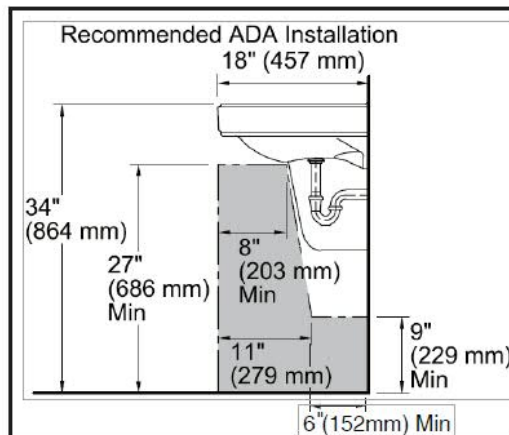

Features:

- Outer Dimensions: 21" x 17 7/8"
- Inner Dimensions: 16"x 10-7/8"
- 1 Hole (12-831-CH)
- 4" Centers (12-834-CH)
- 8" Centers (12-838-CH)
- Concealed Front Overflow
- White and Biscuit
- ADA Compliant

Dimensions:

Height 8 1/2"
 Width 21"
 Depth 17 7/8"
 Shipping Weight 20 lbs

12-834-CH Shown

Catalog Numbers:

- **12-831/12-834/12-838**
Gerber heavyweight ctn. (20/skid)
- **12-831-CH/12-834-CH/12-838-CH**
Trapezoid ctn. (24/skid)

www.gerberonline.com

MAXWELL® LAVATORY

12-831/12-834/12-838
Oval Self-Rimming

NOTES:
All dimensions are in inches.
Illustrations may not be drawn to scale.

IMPORTANT:
Dimensions of fixtures are nominal and may vary within the range of tolerances established by ASME Standard A 112.19.2.