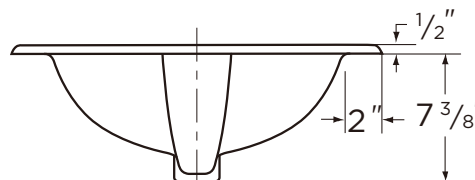

Features:

- Outer Dimensions: 21" x 17 7/8"
- Inner Dimensions: 16"x 10-7/8"
- 1 Hole (12-831-CH)
- 4" Centers (12-834-CH)
- 8" Centers (12-838-CH)
- Concealed Front Overflow
- White and Biscuit
- ADA Compliant

Dimensions:

Height 8 1/2"
 Width 21"
 Depth 17 7/8"
 Shipping Weight 20 lbs

12-834-CH Shown

Catalog Numbers:

- **12-831/12-834/12-838**
Gerber heavyweight ctn. (20/skid)
- **12-831-CH/12-834-CH/12-838-CH**
Trapezoid ctn. (24/skid)

www.gerberonline.com

MAXWELL® LAVATORY

12-831/12-834/12-838
Oval Self-Rimming

NOTES:
All dimensions are in inches.
Illustrations may not be drawn to scale.

IMPORTANT:
Dimensions of fixtures are nominal and may vary within the range of tolerances established by ASME Standard A 112.19.2.