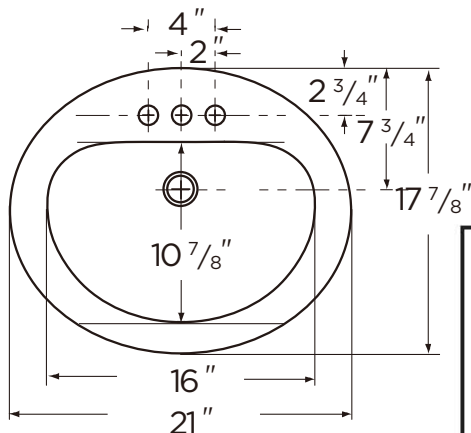

Features:

- Outer Dimensions: 21" x 17 7/8"
- Inner Dimensions: 16"x 10-7/8"
- 1 Hole (12-831-CH)
- 4" Centers (12-834-CH)
- 8" Centers (12-838-CH)
- Concealed Front Overflow
- White and Biscuit
- ADA Compliant

Dimensions:

Height 8 1/2"
 Width 21"
 Depth 17 7/8"
 Shipping Weight 20 lbs

12-834-CH Shown

Catalog Numbers:

- **12-831/12-834/12-838**
Gerber heavyweight ctn. (20/skid)
- **12-831-CH/12-834-CH/12-838-CH**
Trapezoid ctn. (24/skid)

www.gerberonline.com

MAXWELL® LAVATORY

12-831/12-834/12-838
Oval Self-Rimming

NOTES:
All dimensions are in inches.
Illustrations may not be drawn to scale.

IMPORTANT:
Dimensions of fixtures are nominal and may vary within the range of tolerances established by ASME Standard A 112.19.2.