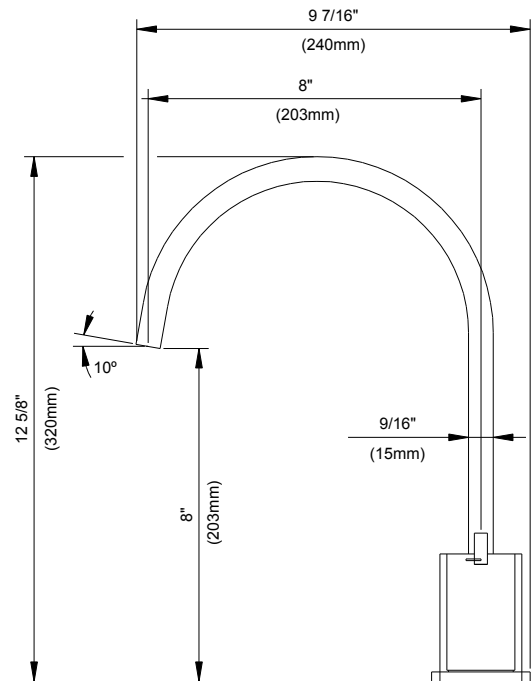

Standards & Certifications

Submittal Information:

Name: _____
Location: _____

Contractor: _____
Contact #: _____