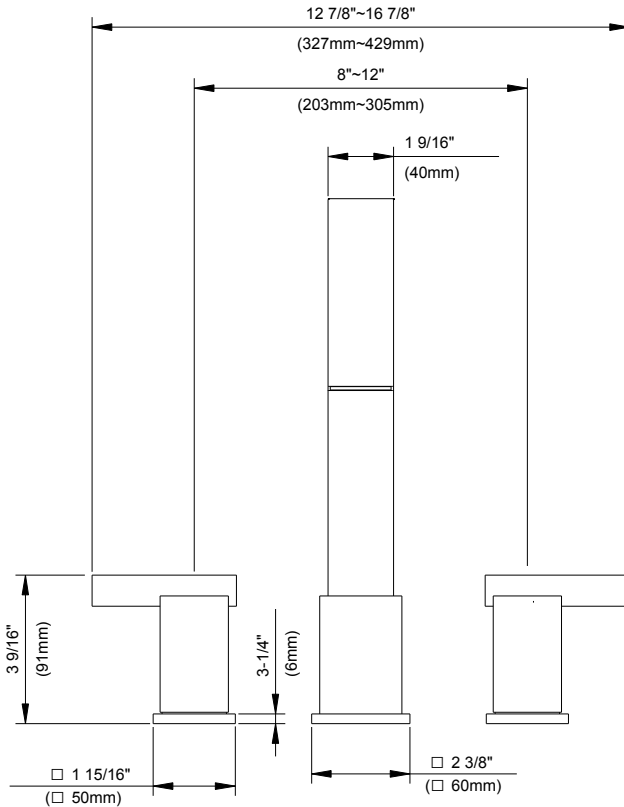

Standards & Certifications

Submittal Information:

Name: _____
Location: _____

Contractor: _____
Contact #: _____