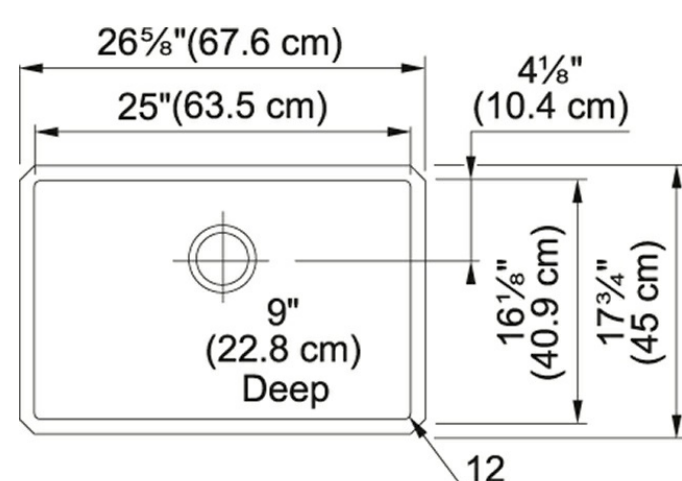

Product Picture

Technical Drawing

Product Dimensions

Length overall	26 5/8"
Width overall	17 11/16"
Length of large bowl	25"
Width of large bowl	16 1/8"
Depth of large bowl	9"
Minimum Cabinet Size	30"

General Information

Type of Material	18 Gauge Stainless Steel
Number of Bowls	1
Faucet Hole	NO
Where to buy	Showroom

Article Numbers

FUN#	122.0479.664
US Part Number	CUX11025