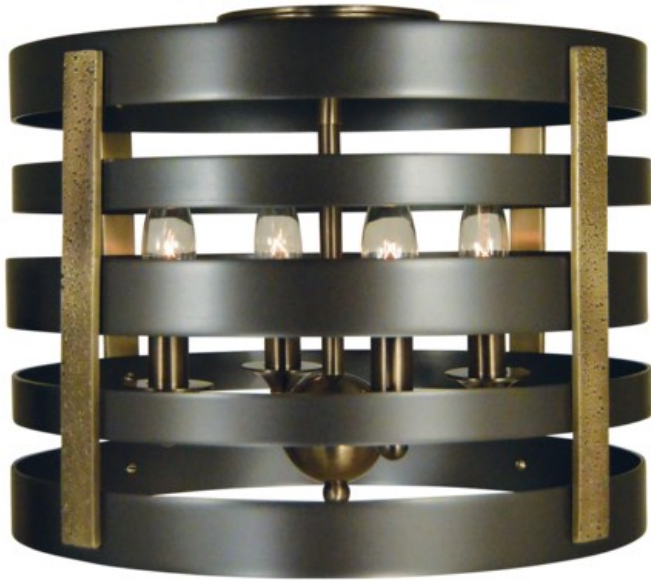

FRAMBURG

Pastoral 5090

sku#: 5090

4-Light Pastoral Flush Mount/Semi Flush Mount

Dimensions: 12"H x 14"W x 14"D

Extension:

Bulb Type: 4-60W candle clear

Bulb Included: No

Country of Origin: USA

Ships Via: FedEx

Safety Rating: UL/CUL Listed

Finish Shown: Mahogany Bronze with Antique Brass Accents

Framburg 941 Cernan Drive, Bellwood, IL 60104

800-428-5367 | Framburg@framburg.com (mailto:Framburg@framburg.com)