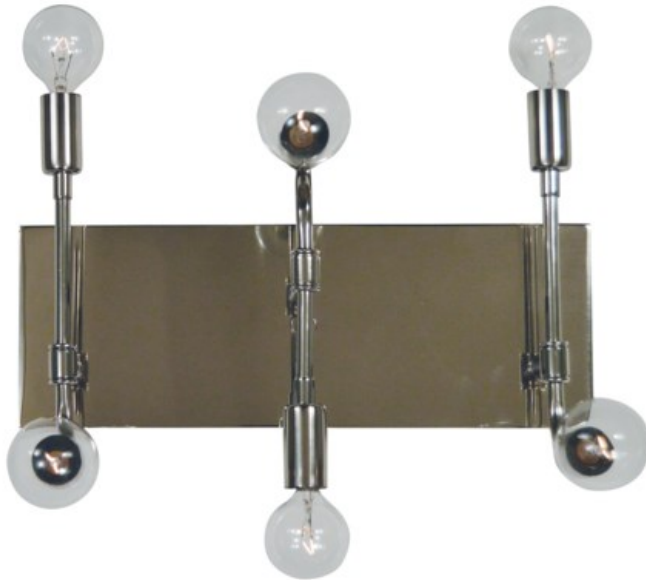

FRAMBURG

Fusion 5018

sku#: 5018

6-Light Fusion Sconce

Dimensions: 13"H x 14"W x 11"D

Extension:

Bulb Type: 6-60W g16.5

Bulb Included: No

Country of Origin: USA

Ships Via: FedEx

Safety Rating: UL/CUL Listed

Finish Shown: Polished Nickel with Matte Black Accents

Framburg 941 Cernan Drive, Bellwood, IL 60104

800-428-5367 | Framburg@framburg.com (mailto:Framburg@framburg.com)