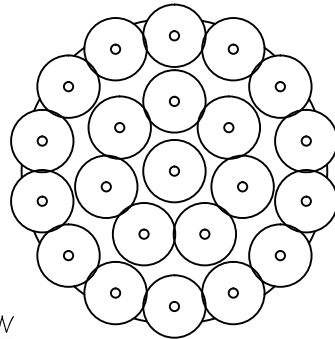

# CUSTOMER REFERENCE DRAWING

## SILVER

- 11 Clear glass-Evening Cloud
- 13 Clear glass-quartz combination
- 14 Natural glass-quartz combination
- 102 Random Cluster
- 103 Sm Hailstones
- 104 Lg Hailstones
- 105 Sm + Lg Hailstones
- 106 Nebula
- 107 Clearwater
- 108 Glacial Fragments

FRONT VIEW

BOTTOM VIEW

### THUMBNAIL IMAGES OF STYLE OPTIONS:

5" X 2-3/4"  -11 & -21	4-3/4" X 3-3/4"  -13, -23, -17, -27	4-1/2" X 3-1/2"  -14, -24, -18, -28	4-1/2" X 3-1/2"  -15, -25, -19, -29	5" X 3-3/4"  -16, -26, -10, -20		
APPROX. Ø 4.75"  -103 -203	APPROX. Ø 5.75"  -104 -204	APPROX. Ø 5.5"  -102 -202	APPROX. 4.5"W X 3.5"H  -106 -206	APPROX. 6.5"W X 4.75"H  -107 -207	APPROX. 4.5" X 9.5"  -108 -208	