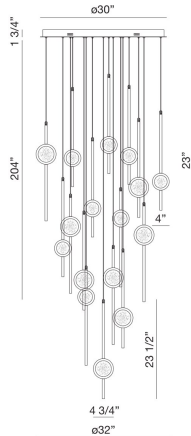

BARLETTA, 16 LT LED CHANDELIER

PRODUCT DETAILS

No.	:	39465-023
Product Color	:	BRASS ANODIZED ALUMINUM
Product Material	:	ALUMINUM
Shade / Accent Colour	:	BRASS
Shade / Accent Material	:	ALUMINUM
Diameter	:	32"
Height	:	23.5"
Weight	:	77.8lbs

LIGHT SOURCE DETAILS

Light Source Type	:	INTEGRATED LED
Input Voltage	:	120V
Bulb Voltage	:	120V
Socket Type	:	LED
Total Wattage	:	90W
Total Lumen	:	3800lm
Kelvin	:	3500K
CRI	:	90
Dimmable	:	Yes

Options Available

ITEM NO.	FINISH	SHADE
39465-016	BLACK ANODIZED ALUMINUM	BLACK
39465-023	BRASS ANODIZED ALUMINUM	BRASS
39465-030	BLACK ANODIZED ALUMINUM	BRASS

TECHNICAL DETAILS

Hanging Support Type	:	WIRE
Hanging Support Length	:	204"
Canopy / Backplate Height	:	1.75"
Canopy / Backplate Dia.	:	30"