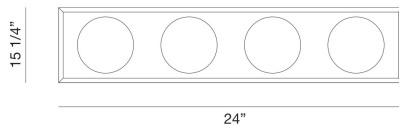

ROVER, 4 LT LED BATHBAR

PRODUCT DETAILS

No.	:	39334-015
Product Color	:	SOFT GOLD
Shade / Accent Colour	:	GOLD
Width	:	24"
Height	:	5.25"
Ext	:	4.25"
Weight	:	11lbs

LIGHT SOURCE DETAILS

Light Source Type	:	INTEGRATED LED
Input Voltage	:	120V
Bulb Voltage	:	120V
Socket Type	:	LED
Total Wattage	:	10W
Total Lumen	:	1300lm
Kelvin	:	3000K
CRI	:	90
Dimmable	:	Yes

Options Available

ITEM NO.	FINISH	SHADE
39334-015	SOFT GOLD	GOLD
39334-022	CHROME	CHROME
39334-039	BLACK	BLACK

TECHNICAL DETAILS

Canopy / Backplate Length	:	24"
Canopy / Backplate Height	:	1"
Canopy / Backplate Width	:	5.25"