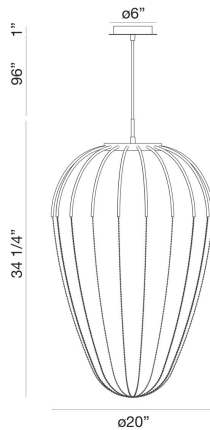

FRUSTA, 5 LT LED PENDANT

PRODUCT DETAILS

No.	:	39327-017
Product Color	:	GOLD
Shade / Accent Colour	:	GOLD
Diameter	:	20"
Height	:	34.5"
Weight	:	11lbs

LIGHT SOURCE DETAILS

Light Source Type	:	INTEGRATED LED
Input Voltage	:	120V
Bulb Voltage	:	120V
Socket Type	:	LED
Total Wattage	:	22.5W
Total Lumen	:	1000lm
Kelvin	:	3000K
CRI	:	90
Dimmable	:	Yes

Options Available

ITEM NO.	FINISH	SHADE
39327-017	GOLD	GOLD
39327-024	BLACK	BLACK

TECHNICAL DETAILS

Hanging Support Type	:	WIRE
Hanging Support Length	:	72"
Canopy / Backplate Height	:	1"
Canopy / Backplate Dia.	:	6"