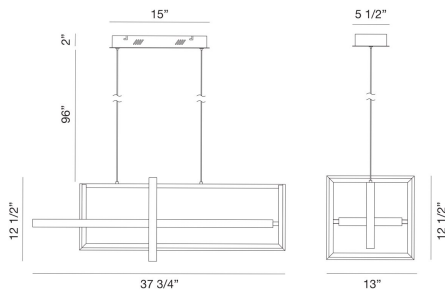

BORDO, SMA LED CHANDELIER

PRODUCT DETAILS

No.	:	39323-019
Product Color	:	MATTE BLACK
Shade / Accent Colour	:	BLACK
Length	:	37.75"
Width	:	12.5"
Height	:	12.5"
Weight	:	12.7lbs

LIGHT SOURCE DETAILS

Light Source Type	:	INTEGRATED LED
Input Voltage	:	120V
Bulb Voltage	:	24V
Socket Type	:	LED
Total Wattage	:	114W
Total Lumen	:	6400lm
Kelvin	:	3000K
CRI	:	90
Dimmable	:	Yes

Options Available

ITEM NO.	FINISH	SHADE
39323-019	MATTE BLACK	BLACK

TECHNICAL DETAILS

Hanging Support Type	:	AIRCRAFT CABLE
Hanging Support Length	:	96"
Canopy / Backplate Length	:	15"
Canopy / Backplate Height	:	1.75"
Canopy / Backplate Width	:	5.5"