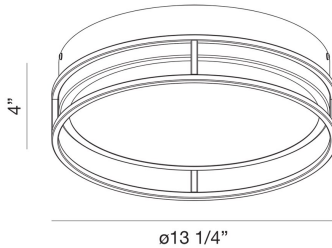

GRAFICE, SMA LED FLUSHOUNT

PRODUCT DETAILS

No.	:	39315-014
Product Color	:	GOLD
Shade / Accent Colour	:	GOLD
Diameter	:	13.25"
Height	:	4"
Weight	:	6lbs

LIGHT SOURCE DETAILS

Light Source Type	:	INTEGRATED LED
Input Voltage	:	120V
Bulb Voltage	:	DC 36V
Socket Type	:	LED
Total Wattage	:	20W
Total Lumen	:	1080lm
Kelvin	:	3000K
CRI	:	90
Dimmable	:	Yes

Options Available

ITEM NO.	FINISH	SHADE
39315-014	GOLD	GOLD
39315-021	CHROME	CHROME

TECHNICAL DETAILS

Canopy / Backplate Height	:	2.5"
Canopy / Backplate Dia.	:	12.75"

PROJECT INFORMATION

 Job Name: Date: Type: