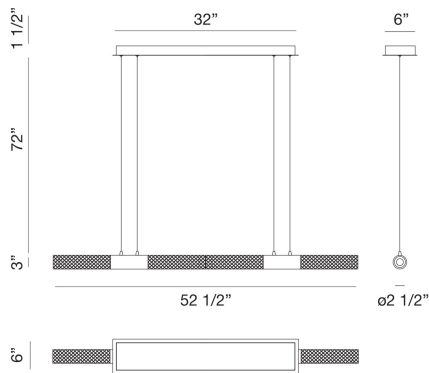

### PRODUCT DETAILS

No.	:	39312-013
Product Color	:	CHROME
Shade / Accent Colour	:	CHROME
Length	:	52.5"
Width	:	2.5"
Height	:	3"
Weight	:	13.2lbs

### TECHNICAL DETAILS

Hanging Support Type	:	AIRCRAFT CABLE
Hanging Support Length	:	72"
Canopy / Backplate Height	:	1.25"
Canopy / Backplate Dia.	:	32"