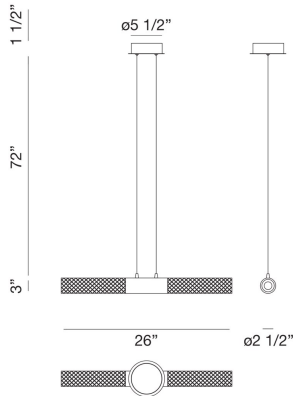

CROSSLEY, 2 LT PENDANT

PRODUCT DETAILS

No.	:	39310-019
Product Color	:	CHROME
Shade / Accent Colour	:	CHROME
Length	:	26.5"
Width	:	2.5"
Height	:	3"
Weight	:	5.5lbs

LIGHT SOURCE DETAILS

Light Source Type	:	INTEGRATED LED
Input Voltage	:	120V
Bulb Voltage	:	25.6V
Socket Type	:	LED
Total Wattage	:	13.5W
Total Lumen	:	1210lm
Kelvin	:	3000K
CRI	:	90
Dimmable	:	Yes

Options Available

ITEM NO.	FINISH	SHADE
39310-019	CHROME	CHROME

TECHNICAL DETAILS

Hanging Support Type	:	AIRCRAFT CABLE
Hanging Support Length	:	72"
Canopy / Backplate Height	:	1.5"
Canopy / Backplate Dia.	:	5.5"