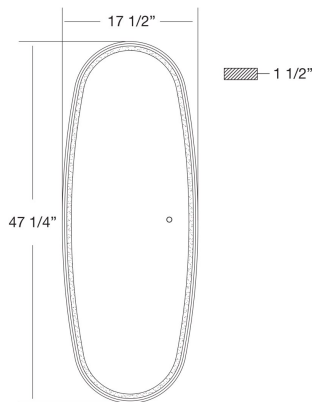

PROJECT INFORMATION

Job Name: Date: Type:

Comments: