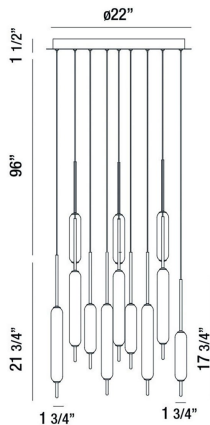

## CUMBERLAND, 22" ROUND CHANDELIER

### PRODUCT DETAILS

No.	:	37235-043
Product Color	:	SATIN NICKEL
Product Material	:	METAL
Shade / Accent Colour	:	WHITE
Shade / Accent Material	:	GLASS
Diameter	:	22"
Height	:	21.75"
Overall Height	:	119.25"
Weight	:	23.1lbs

### TECHNICAL DETAILS

Hanging Support Type	:	WIRE
Hanging Support Length	:	96"
Canopy / Backplate Height	:	1.5"
Canopy / Backplate Dia.	:	22"
Location	:	DRY
Approval	:	
Title 24	:	Yes