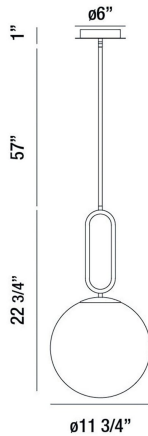

PROSPECT, 12" ROUND PENDANT

PRODUCT DETAILS

No.	:	37233-036
Product Color	:	GOLD
Product Material	:	METAL
Shade / Accent Colour	:	OPAL WHITE
Shade / Accent Material	:	GLASS
Diameter	:	11.75"
Height	:	22.75"
Overall Height	:	80.75"
Weight	:	4.6lbs

LIGHT SOURCE DETAILS

Number of Bulbs	:	1
Light Source	:	Incandescent
Light Source Type	:	A19
Input Voltage	:	120V
Bulb Voltage	:	120V
Socket Type	:	E26
Wattage	:	60W
Total Wattage	:	60W
Bulb Included	:	No
Dimmable	:	Yes

Options Available

ITEM NO.	FINISH	SHADE
37233-013	BLACK	OPAL WHITE
37233-026	SATIN NICKEL	OPAL WHITE
37233-036	GOLD	OPAL WHITE

TECHNICAL DETAILS

Hanging Support Type	:	ROD
Hanging Support Length	:	57"
Rods Included	:	3"+6"+12"+18"+18"
Canopy / Backplate Height	:	1"
Canopy / Backplate Dia.	:	6"
Location	:	DRY
Approval	:	