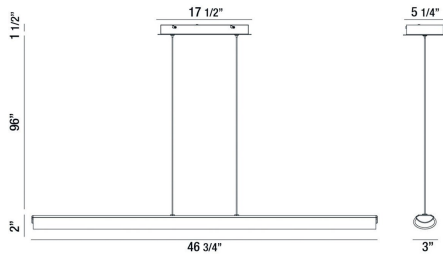

LANDOR, 47" LINEAR PENDANT

PRODUCT DETAILS

No.	:	37161-019
Product Color	:	CHROME
Product Material	:	METAL
Shade / Accent Colour	:	WHITE
Shade / Accent Material	:	ACRYLIC TUBE
Length	:	46.75"
Width	:	3"
Height	:	2"
Overall Height	:	99.5"
Weight	:	7.6lbs

ITEM NO.	FINISH	SHADE
37161-019	CHROME	WHITE

TECHNICAL DETAILS

Hanging Support Type	:	WIRE
Hanging Support Length	:	96"
Canopy / Backplate Length	:	17.25"
Canopy / Backplate Height	:	1.25"
Canopy / Backplate Width	:	5.25"
Location	:	DRY
Title 24	:	Yes