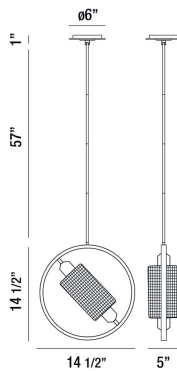

SEAMORE, 15" ROUND PENDANT

PRODUCT DETAILS

No.	:	37108-014
Product Color	:	BLACK
Product Material	:	METAL
Shade / Accent Colour	:	GOLD
Shade / Accent Material	:	METAL
Length	:	14.5"
Width	:	5"
Height	:	14.5"
Overall Height	:	72.5"
Weight	:	3.2lbs

LIGHT SOURCE DETAILS

Number of Bulbs	:	1
Light Source	:	Incandescent
Light Source Type	:	T15
Input Voltage	:	120V
Bulb Voltage	:	120V
Socket Type	:	E26
Wattage	:	60W
Total Wattage	:	60W
Bulb Included	:	Yes
Dimmable	:	No

Options Available

ITEM NO.	FINISH	SHADE
37108-014	BLACK	GOLD

TECHNICAL DETAILS

Hanging Support Type	:	ROD
Hanging Support Length	:	57"
Rods Included	:	3"+6"+12"+18"+18"
Canopy / Backplate Height	:	1"
Canopy / Backplate Dia.	:	6"
Location	:	DRY