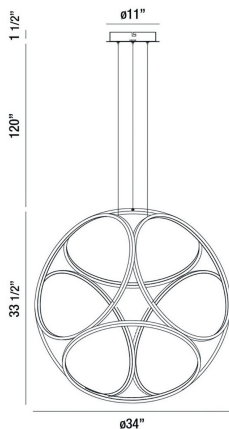

GLENVIEW, 34" PENDANT

Options Available

ITEM NO.	FINISH	SHADE
37104-016	CHROME	WHITE
37104-023	GOLD	WHITE

PRODUCT DETAILS

No.	:	37104-016
Product Color	:	CHROME
Product Material	:	METAL
Shade / Accent Colour	:	WHITE
Shade / Accent Material	:	ACRYLIC
Diameter	:	34"
Height	:	33.5"
Overall Height	:	155"
Weight	:	7lbs

LIGHT SOURCE DETAILS

Light Source Type	:	INTEGRATED LED
Input Voltage	:	120V
Bulb Voltage	:	24~36V
Socket Type	:	LED
Total Wattage	:	70W
Total Lumen	:	3500lm
Kelvin	:	3000K
CRI	:	>80
Dimmable	:	Yes

TECHNICAL DETAILS

Hanging Support Type	:	WIRE
Hanging Support Length	:	120"
Canopy / Backplate Height	:	1.5"
Canopy / Backplate Dia.	:	11"
Location	:	DRY
Title 24	:	Yes

PROJECT INFORMATION

 Job Name: Date: Type:

 Comments: