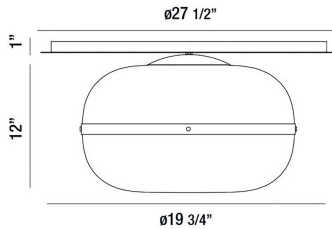

NOTTINGHAM, 28" ROUND FLUSHMOUNT

PRODUCT DETAILS

No.	:	37088-019
Product Color	:	ANCIENT BRASS
Product Material	:	METAL
Shade / Accent Colour	:	AMBER
Shade / Accent Material	:	TINTED GLASS ORBS
Diameter	:	19.75"
Height	:	12"

Options Available

ITEM NO.	FINISH	SHADE
37088-019	ANCIENT BRASS	AMBER

TECHNICAL DETAILS

Canopy / Backplate Height	:	1"
Canopy / Backplate Dia.	:	27.5"

PROJECT INFORMATION

 Job Name: Date: Type:

 Comments: